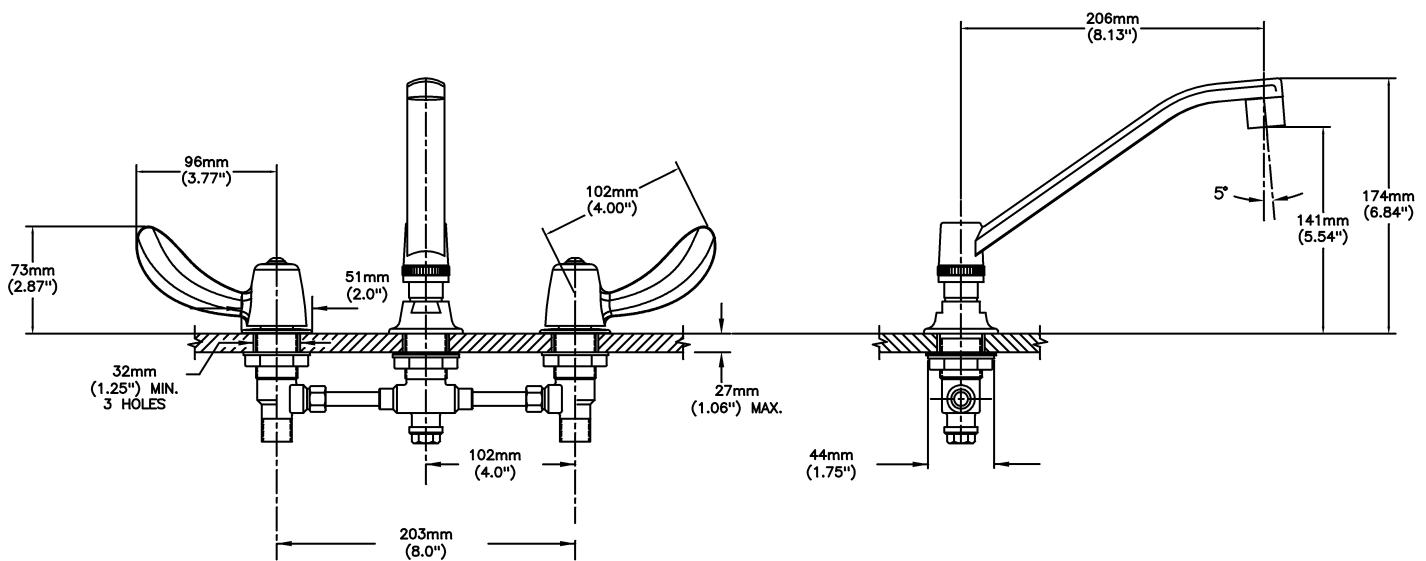

Sink Faucet Deckmount

8" deck LESS hose and spray - CER-TECK® ceramic structures

Model No: 27C2122

COMPLIES WITH:

- CSA certified
- Complies to ASME A112.18.1/CSA B125.1
- Verified compliant with 0.25% weighted average Pb content regulations
- CSA certified.
- Complies to ASME A112.18.1/CSA B125.1
- Handles No. 2, 3, 4, and 5 Indicates compliance to ICC/ANSI A117.1
- (Contact Delta Representative for State and/or Local Approvals)

NOTES:

27T2 - 8" Deck LESS hose and spray - TUF-TECK® compression structures

SPECIFICATION:

- Below deckmount sink faucet
- 203 mm (8") centers, two handle
- Polished chrome plated finish
- Cast brass bodies
- Metal hold-down package
- CER-TECK® 1/4 turn ceramic structures
- CER-TECK® ceramic structures
- Spout#: 1 - 203mm (8") Wallform Swing Spout(S2)
- Outlet#: 2 - Vandal Res.1.5 GPM (5.7 L/Min) Laminar w/Agion® Antimicrobial
- Handle#: 2 - 102 mm (4") Hooded Blade Handles-ADA compliant-Metal-Color indexed-Vandal resistant screws

OPERATION:

- Not Available

(Dimensional drawing on following page)

Delta reserves the right (1) to make changes to specifications and materials, and (2) to change or discontinue models, both without notice or obligation. Dimensions are for reference. Measurement may vary plus or minus 6mm(0.25"). Mounting locations are suggested only. Check with local codes for requirements in your area. This spec was produced June 08, 2021.

INLET FOR 3/8" OR 1/2" FLEXIBLE RISER
OR 1/2-14 NPSM COUPLING NUT (NOT SUPPLIED)

Delta reserves the right (1) to make changes to specifications and materials, and (2) to change or discontinue models, both without notice or obligation. Dimensions are for reference. Measurement may vary plus or minus 6mm(0.25"). Mounting locations are suggested only. Check with local codes for requirements in your area. This spec was produced June 08, 2021.