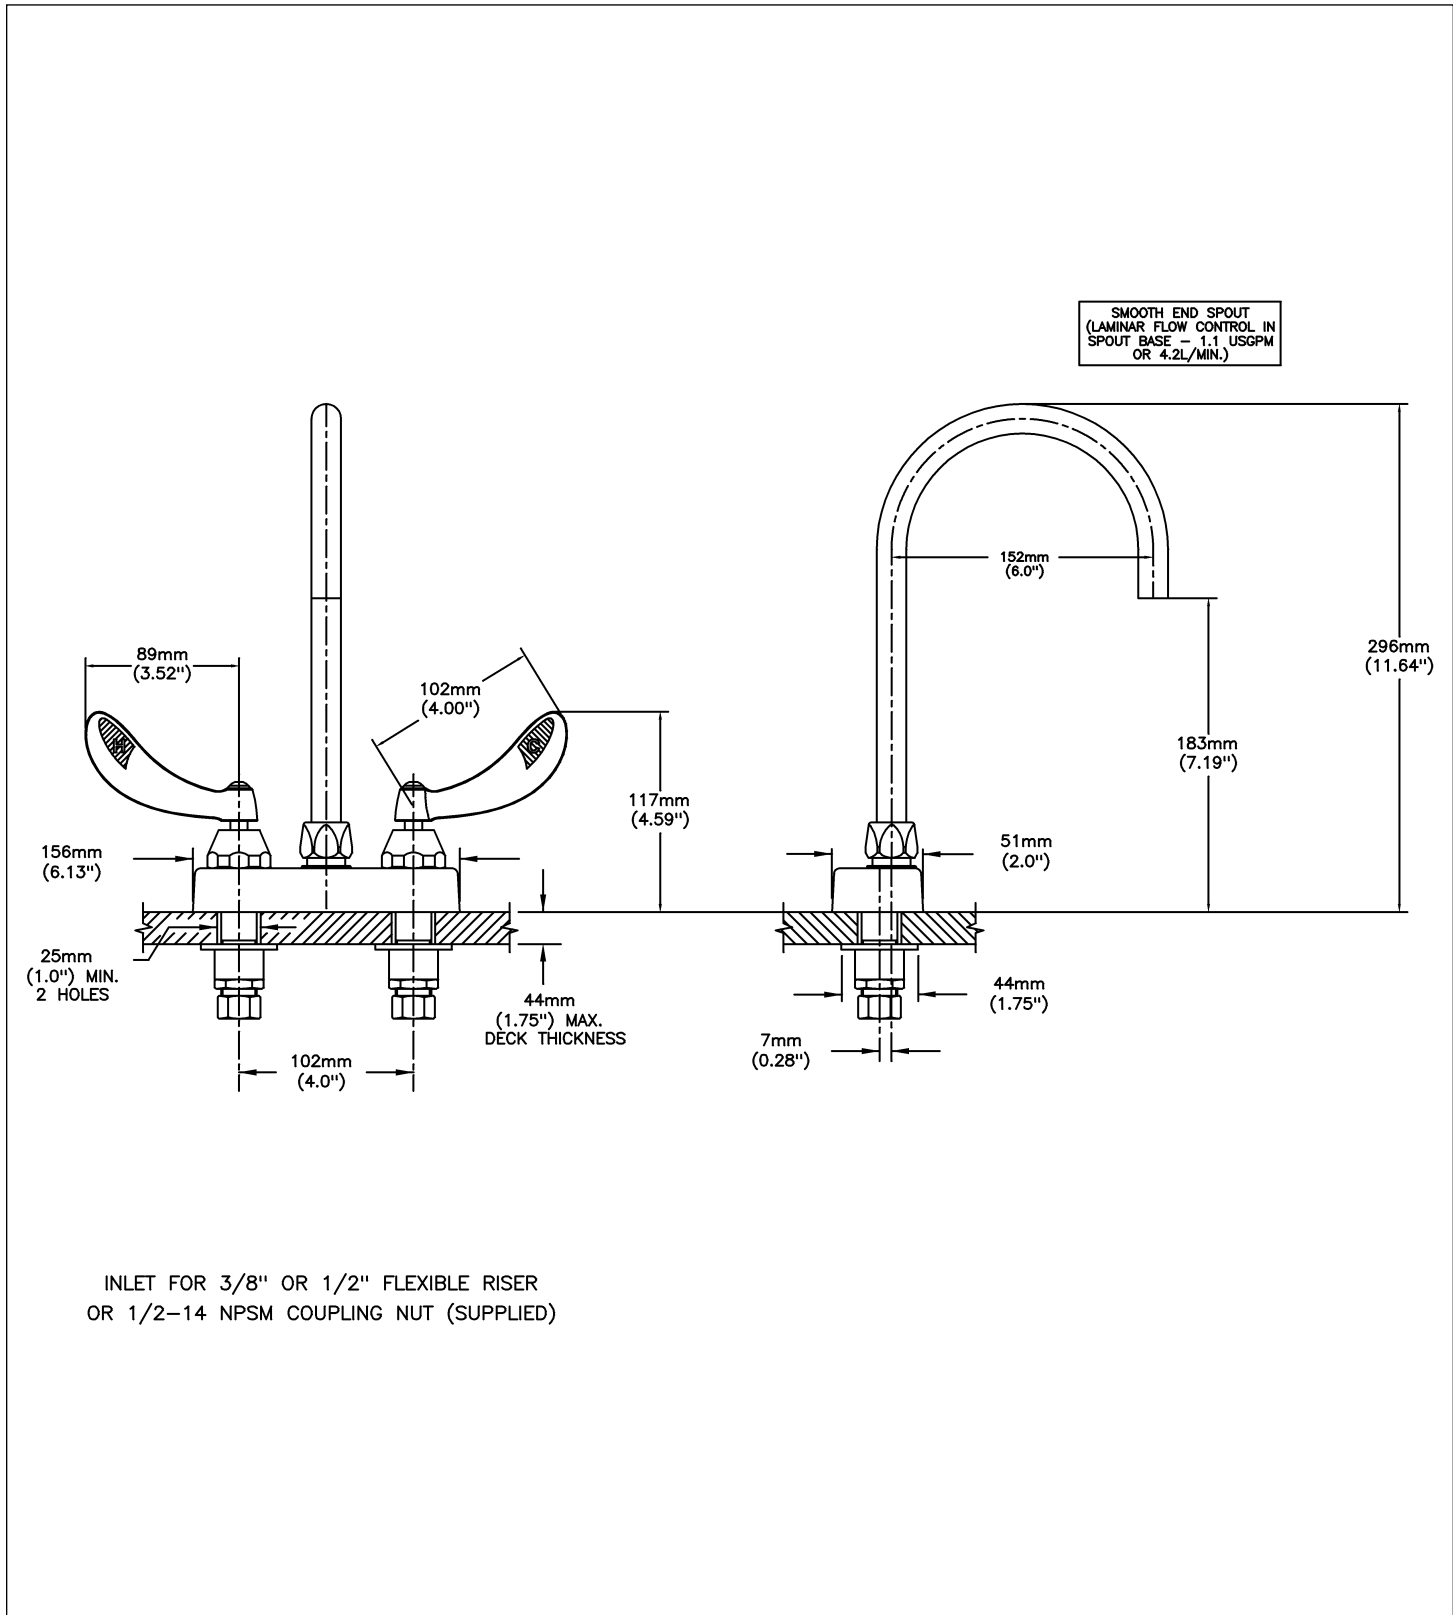

Lavatory Faucets

4" deck LESS pop-up - CER-TECK® ceramic structures

Model No: 27C4974-TI

COMPLIES WITH:

- CSA certified.
- Complies to ASME Standard A112.18.1.
- Verified to <0.25% Pb average wetted surface regulations
- (Contact Delta Representative for State and/or Local Approvals)
- 102 mm (4") Blade Handle ADA compliant and meets Handicapped Accessibility Standard ASME A117.1 of less than 5 lbs operating force

(Dimensional drawing on following page)

SPECIFICATION:

- HEAVY DUTY CAST BRASS sink faucet
- 102mm (4") centers, two handle
- Polished chrome plated finish
- Metal hold-down package
- Spout#: 9 - Smooth End Gooseneck-6.0" radius-10.4" height (unmounted)- Standard rigid/swivel field installation unless LS Limited swing option selected- Vandal resistant .090" wall thickness-(R4)
- Outlet#: 7 - Smooth Spout End with Laminar Flow Control in Spout Base - 1.1 USGPM (4.2L/min)
- Handle#: 4 - 102 mm (4") Blade Handles- ADA Compliant-Sanitary Hoods- Metal-Color indexed-Vandal resistant screws
- Handle Temperature Indicators

OPERATION:

- Not Available

Delta reserves the right (1) to make changes to specifications and materials, and (2) to change or discontinue models, both without notice or obligation. Dimensions are for reference. Measurement may vary plus or minus 6mm(0.25"). Mounting locations are suggested only. Check with local codes for requirements in your area. This spec was produced March 05, 2012.

Model No: 27C4974-TI

Delta reserves the right (1) to make changes to specifications and materials, and (2) to change or discontinue models, both without notice or obligation. Dimensions are for reference. Measurement may vary plus or minus 6mm(0.25"). Mounting locations are suggested only. Check with local codes for requirements in your area. This spec was produced March 05, 2012.