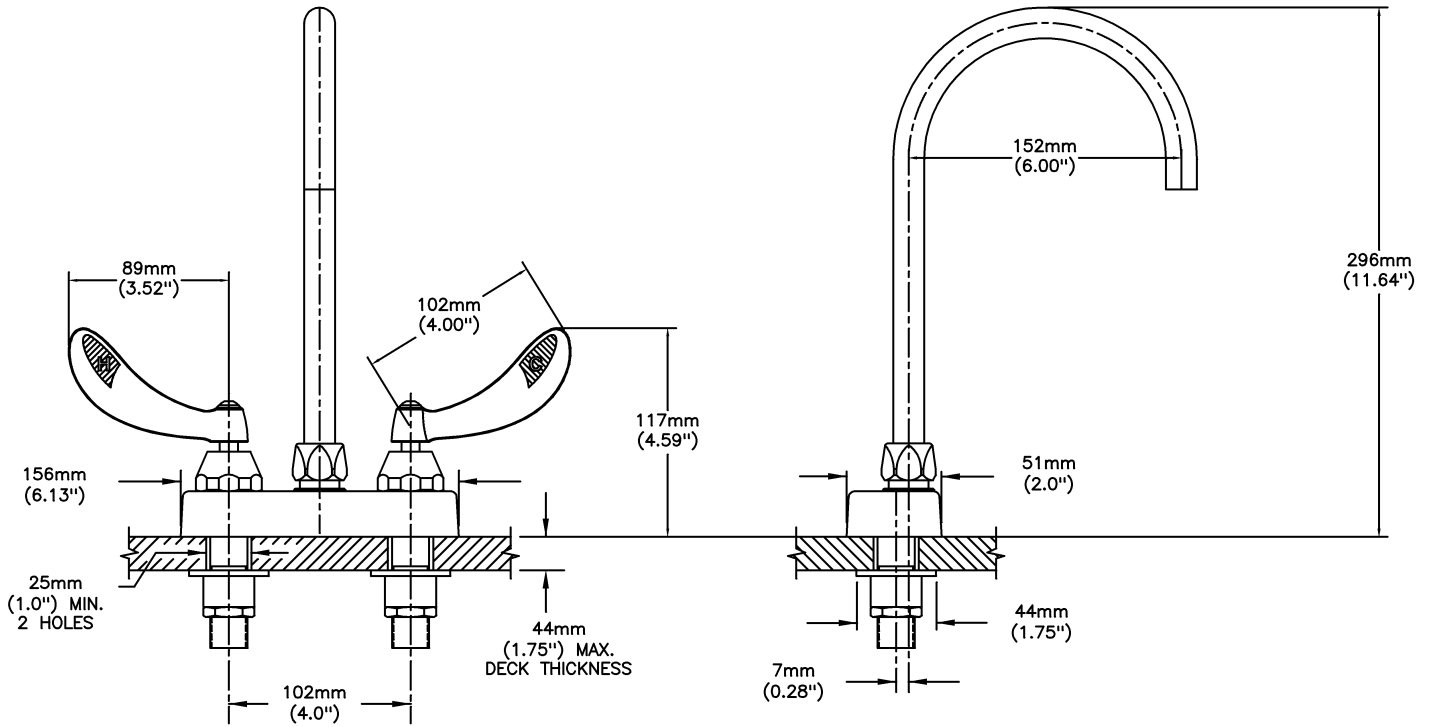

Lavatory Faucets

4" deck LESS pop-up - CER-TECK® ceramic structures

Model No: 27C4974-TI

COMPLIES WITH:

- Verified compliant with 0.25% weighted average Pb content regulations
- CSA certified.
- Complies to ASME A112.18.1/CSA B125.1
- Outlet options 2, 3, 4 and 7 are EPA WaterSense listed
- (Contact Delta Representative for State and/or Local Approvals)

NOTES:

27T4 - 4" deck LESS pop-up -TUF-TECK® compression structures

SPECIFICATION:

- HEAVY DUTY CAST BRASS sink faucet
- 102mm (4") centers, two handle
- Polished chrome plated finish
- CER-TECK® ceramic structures
- Metal hold-down package
- Spout#: 9 - Gooseneck spout-6.0" spout reach - 10.4" height (unmounted)- Standard rigid/swivel field installation unless LS Limited swing option selected- Vandal resistant .090" wall thickness-(R4)
- Outlet#: 7 - Smooth Spout End with Laminar Flow Control in Spout Base - 1.0 GPM (3.8L/min)
- Handle#: 4 - 102 mm (4") Blade Handles- ADA Compliant-Sanitary Hoods- Metal-Color indexed-Vandal resistant screws
- Handle Temperature Indicators

OPERATION:

- Not Available

(Dimensional drawing on following page)

Delta reserves the right (1) to make changes to specifications and materials, and (2) to change or discontinue models, both without notice or obligation. Dimensions are for reference. Measurement may vary plus or minus 6mm(0.25"). Mounting locations are suggested only. Check with local codes for requirements in your area. This spec was produced April 13, 2021.

INLET FOR 3/8" OR 1/2" FLEXIBLE RISER
OR 1/2-14 NPSM COUPLING NUT (NOT SUPPLIED)

Delta reserves the right (1) to make changes to specifications and materials, and (2) to change or discontinue models, both without notice or obligation. Dimensions are for reference. Measurement may vary plus or minus 6mm(0.25"). Mounting locations are suggested only. Check with local codes for requirements in your area. This spec was produced April 13, 2021.