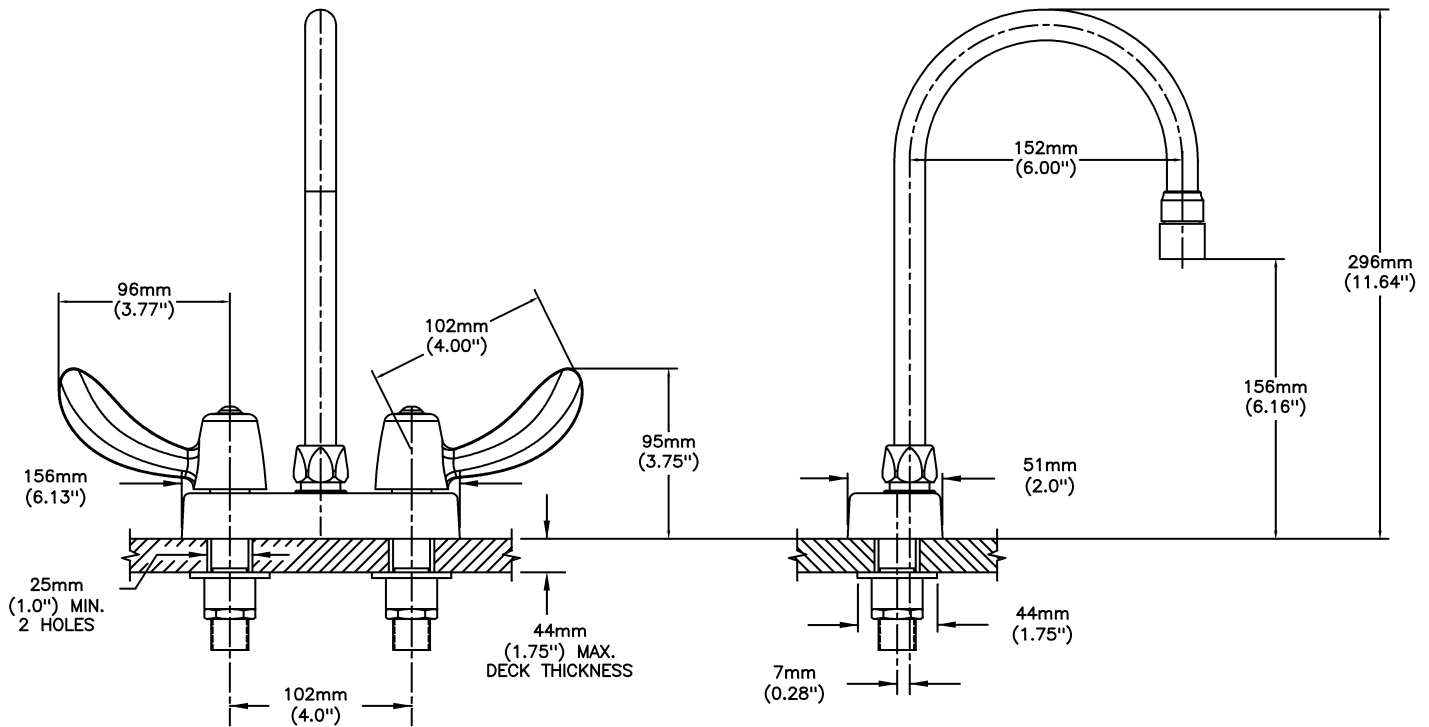

#### SPECIFICATION:

- HEAVY DUTY CAST BRASS sink faucet
- 102mm (4") centers, two handle
- Polished chrome plated finish
- CER-TECK® ceramic structures
- Metal hold-down package
- Spout#: 9 - Gooseneck spout-6.0" spout reach - 10.4" height (unmounted)- Standard rigid/swivel field installation unless LS Limited swing option selected- Vandal resistant .090" wall thickness-(R4)
- Outlet#: 5 - Vandal Resistant 0.5gpm (1.9 L/min) Non-Aerating Spray Outlet
- Handle#: 2 - 102 mm (4") Hooded Blade Handles-ADA compliant-Metal-Color indexed-Vandal resistant screws

#### OPERATION:

- Not Available

***(Dimensional drawing on following page)***

Delta reserves the right (1) to make changes to specifications and materials, and (2) to change or discontinue models, both without notice or obligation. Dimensions are for reference. Measurement may vary plus or minus 6mm(0.25"). Mounting locations are suggested only. Check with local codes for requirements in your area. This spec was produced July 13, 2021.

INLET FOR 3/8" OR 1/2" FLEXIBLE RISER  
OR 1/2-14 NPSM COUPLING NUT (NOT SUPPLIED)

Delta reserves the right (1) to make changes to specifications and materials, and (2) to change or discontinue models, both without notice or obligation. Dimensions are for reference. Measurement may vary plus or minus 6mm(0.25"). Mounting locations are suggested only. Check with local codes for requirements in your area. This spec was produced July 13, 2021.