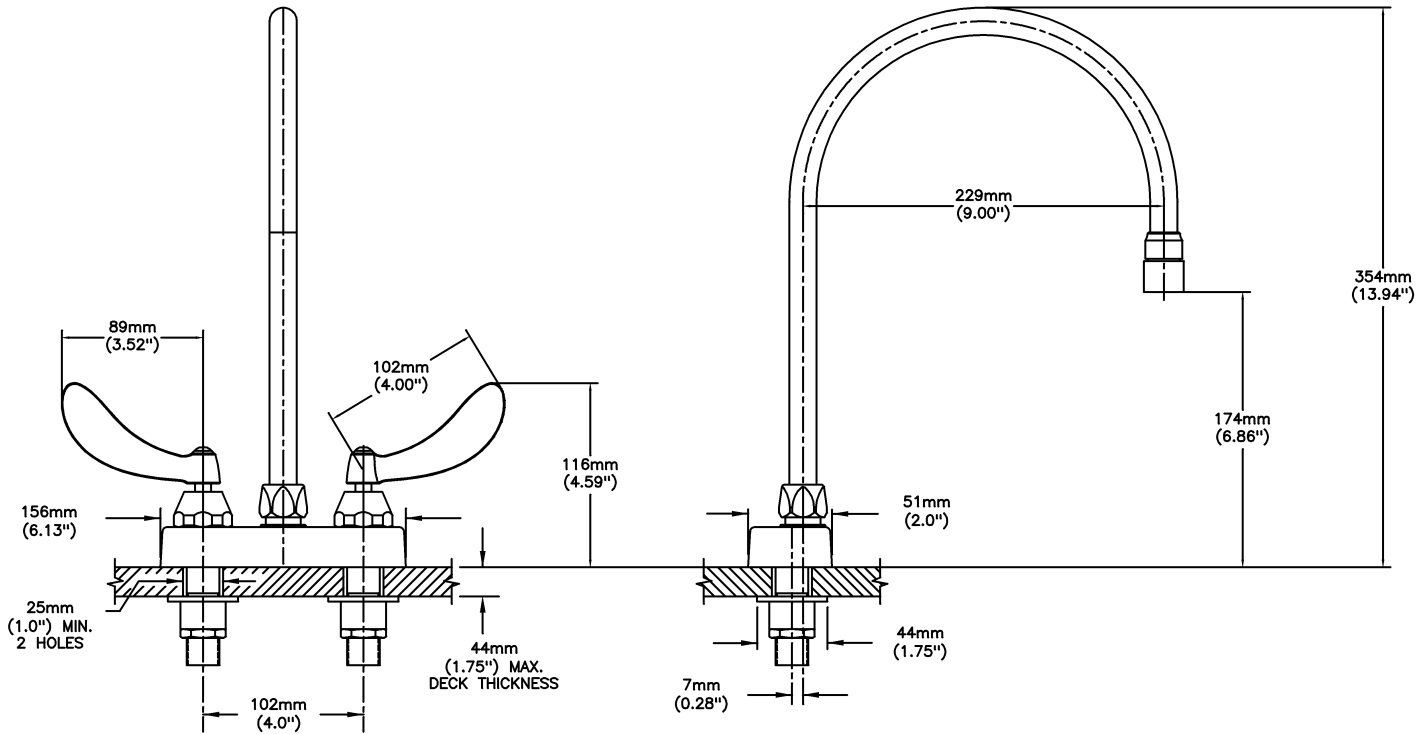

Lavatory Faucets

4" deck LESS pop-up - CER-TECK® ceramic structures

Model No: 27C4944-R7

COMPLIES WITH:

- Verified compliant with 0.25% weighted average Pb content regulations
- CSA certified.
- Complies to ASME A112.18.1/CSA B125.1
- Outlet options 2, 3, 4 and 7 are EPA WaterSense listed
- (Contact Delta Representative for State and/or Local Approvals)

NOTES:

27T4 - 4" deck LESS pop-up -TUF-TECK® compression structures

SPECIFICATION:

- HEAVY DUTY CAST BRASS sink faucet
- 102mm (4") centers, two handle
- Polished chrome plated finish
- CER-TECK® ceramic structures
- Metal hold-down package
- Spout: R7 - Gooseneck spout-9.0" spout reach -12.7" height(unmounted)- Standard rigid/swivel field installation unless LS Limited swing option selected-Vandal resistant.090" wall thickness
- Outlet#: 4 - Standard 1.5 GPM (5.7 L/Min) Flow Control Aerator
- Handle#: 4 - 102 mm (4") Blade Handles- ADA Compliant-Sanitary Hoods- Metal-Color indexed-Vandal resistant screws

OPERATION:

- Not Available

(Dimensional drawing on following page)

Delta reserves the right (1) to make changes to specifications and materials, and (2) to change or discontinue models, both without notice or obligation. Dimensions are for reference. Measurement may vary plus or minus 6mm(0.25"). Mounting locations are suggested only. Check with local codes for requirements in your area. This spec was produced July 13, 2021.

INLET FOR 3/8" OR 1/2" FLEXIBLE RISER
OR 1/2-14 NPSM COUPLING NUT (NOT SUPPLIED)

Delta reserves the right (1) to make changes to specifications and materials, and (2) to change or discontinue models, both without notice or obligation. Dimensions are for reference. Measurement may vary plus or minus 6mm(0.25"). Mounting locations are suggested only. Check with local codes for requirements in your area. This spec was produced July 13, 2021.