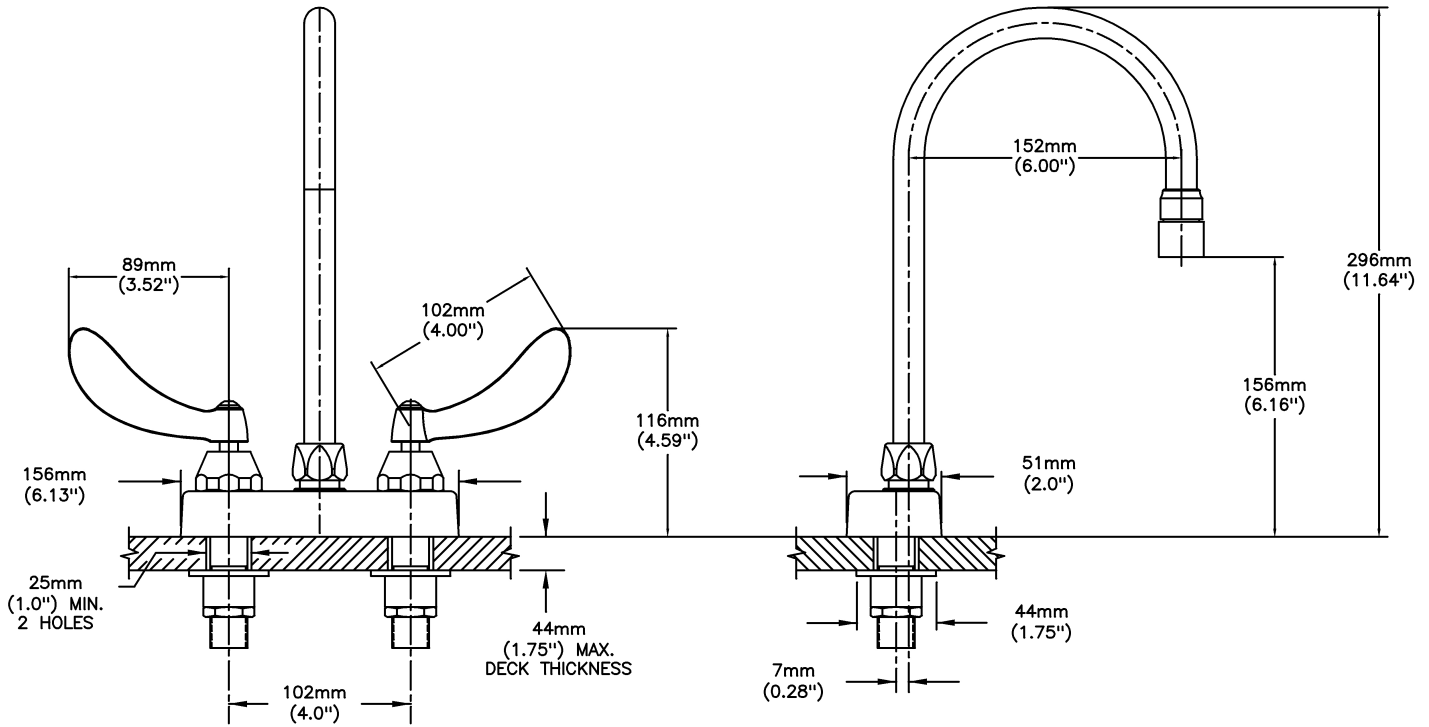

Lavatory Faucets

4" deck LESS pop-up - CER-TECK® ceramic structures

Model No: 27C4934

COMPLIES WITH:

- Verified compliant with 0.25% weighted average Pb content regulations
- CSA certified.
- Complies to ASME A112.18.1/CSA B125.1
- Outlet options 2 and 7 are EPA WaterSense listed
- (Contact Delta Representative for State and/or Local Approvals)

NOTES:

27T4 - 4" deck LESS pop-up -TUF-TECK® compression structures

SPECIFICATION:

- HEAVY DUTY CAST BRASS sink faucet
- 102mm (4") centers, two handle
- Polished chrome plated finish
- CER-TECK® ceramic structures
- Metal hold-down package
- Spout#: 9 - Gooseneck spout-6.0" spout reach - 10.4" height (unmounted)- Standard rigid/swivel field installation unless LS Limited swing option selected- Vandal resistant .090" wall thickness-(R4)
- Outlet#: 3 - Vandal Resistant 1.5 gpm (5.7L/min) Flow Control Aerator
- Handle#: 4 - 102 mm (4") Blade Handles- ADA Compliant-Sanitary Hoods- Metal-Color indexed-Vandal resistant screws

OPERATION:

- Not Available

(Dimensional drawing on following page)

Delta reserves the right (1) to make changes to specifications and materials, and (2) to change or discontinue models, both without notice or obligation. Dimensions are for reference. Measurement may vary plus or minus 6mm(0.25"). Mounting locations are suggested only. Check with local codes for requirements in your area. This spec was produced April 14, 2021.

INLET FOR 3/8" OR 1/2" FLEXIBLE RISER
OR 1/2-14 NPSM COUPLING NUT (NOT SUPPLIED)

Delta reserves the right (1) to make changes to specifications and materials, and (2) to change or discontinue models, both without notice or obligation. Dimensions are for reference. Measurement may vary plus or minus 6mm(0.25"). Mounting locations are suggested only. Check with local codes for requirements in your area. This spec was produced April 14, 2021.