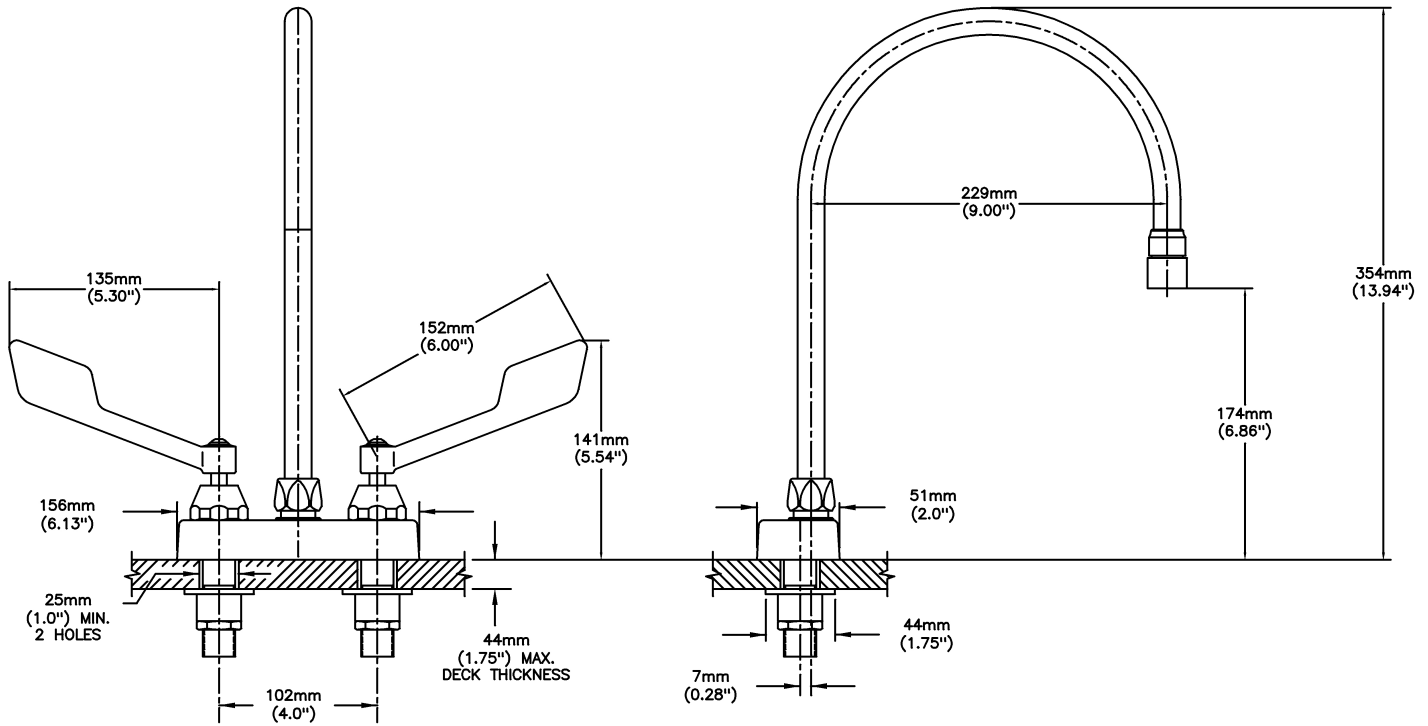

Lavatory Faucets

4" deck LESS pop-up - CER-TECK® ceramic structures

Model No: 27C4925-R7

COMPLIES WITH:

- Verified compliant with 0.25% weighted average Pb content regulations
- CSA certified.
- Complies to ASME A112.18.1/CSA B125.1
- Outlet options 2 and 7 are EPA WaterSense listed
- (Contact Delta Representative for State and/or Local Approvals)

NOTES:

27T4 - 4" deck LESS pop-up -TUF-TECK® compression structures

SPECIFICATION:

- HEAVY DUTY CAST BRASS sink faucet
- 102mm (4") centers, two handle
- Polished chrome plated finish
- CER-TECK® ceramic structures
- Metal hold-down package
- Spout: R7 - Gooseneck spout-9.0" spout reach -12.7" height(unmounted)- Standard rigid/swivel field installation unless LS Limited swing option selected-Vandal resistant.090" wall thickness
- Outlet#: 2 - Vandal Resistant 1.5 GPM (5.7 L/Min) Laminar w/Agion® Antimicrobial
- Handle#: 5 - 152 mm (6") Wrist Blade Handles-ADA Compliant- Sanitary Hoods-Metal-Color indexed-Vandal resistant screws

OPERATION:

- Not Available

(Dimensional drawing on following page)

Delta reserves the right (1) to make changes to specifications and materials, and (2) to change or discontinue models, both without notice or obligation. Dimensions are for reference. Measurement may vary plus or minus 6mm(0.25"). Mounting locations are suggested only. Check with local codes for requirements in your area. This spec was produced July 13, 2021.

INLET FOR 3/8" OR 1/2" FLEXIBLE RISER
OR 1/2-14 NPSM COUPLING NUT (NOT SUPPLIED)

Delta reserves the right (1) to make changes to specifications and materials, and (2) to change or discontinue models, both without notice or obligation. Dimensions are for reference. Measurement may vary plus or minus 6mm(0.25"). Mounting locations are suggested only. Check with local codes for requirements in your area. This spec was produced July 13, 2021.