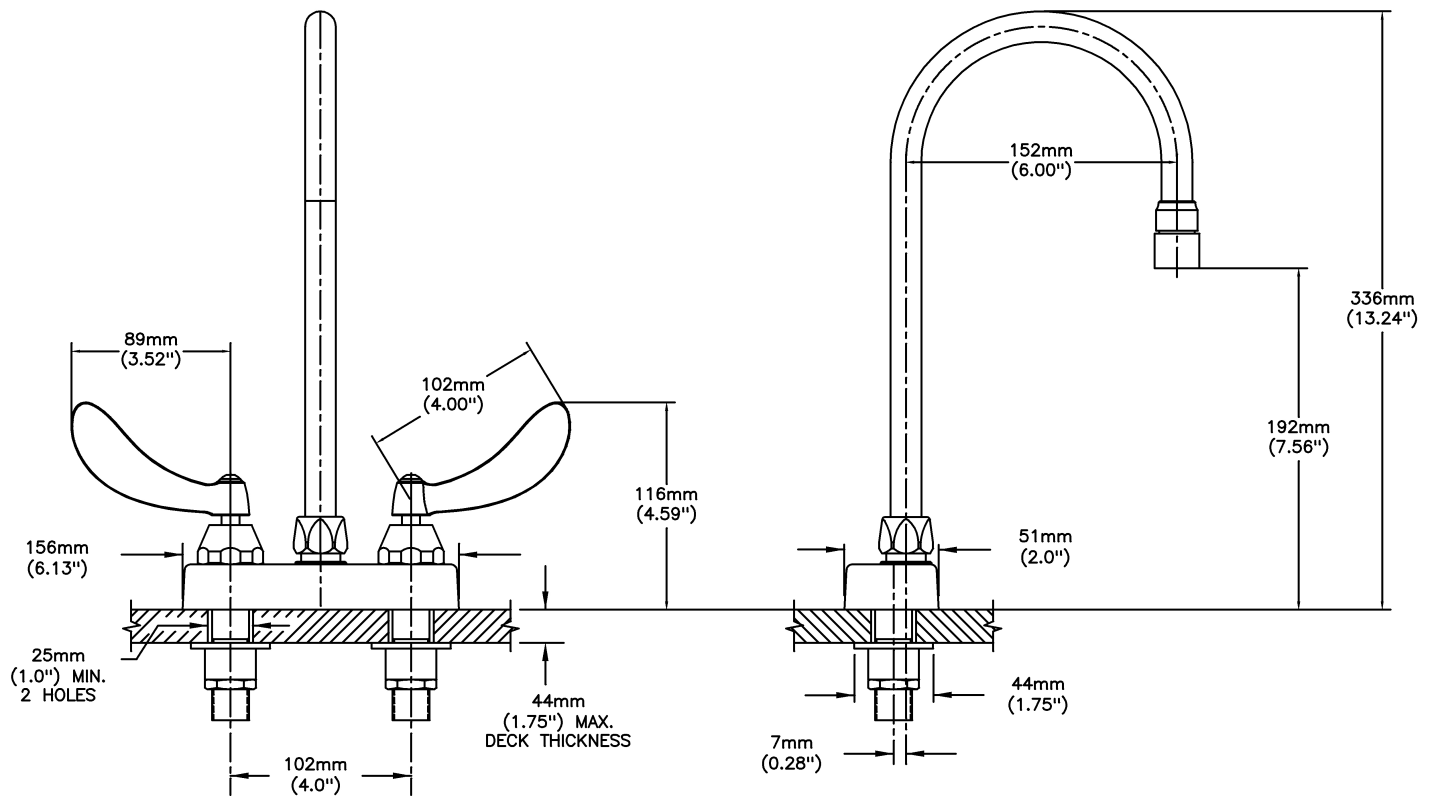

#### SPECIFICATION:

- HEAVY DUTY CAST BRASS sink faucet
- 102mm (4") centers, two handle
- Polished chrome plated finish
- CER-TECK® ceramic structures
- Metal hold-down package
- Spout: R5 - Gooseneck-6.0" spout reach -12.0" height(unmounted)- Standard rigid/swivel field installation unless LS Limited swing option selected-Vandal resistant .090" wall thickness
- Outlet#: 2 - Vandal Resistant 1.5 GPM (5.7 L/Min) Laminar w/Agion® Antimicrobial
- Handle#: 4 - 102 mm (4") Blade Handles- ADA Compliant-Sanitary Hoods- Metal-Color indexed-Vandal resistant screws

#### OPERATION:

- Not Available

***(Dimensional drawing on following page)***

Delta reserves the right (1) to make changes to specifications and materials, and (2) to change or discontinue models, both without notice or obligation. Dimensions are for reference. Measurement may vary plus or minus 6mm(0.25"). Mounting locations are suggested only. Check with local codes for requirements in your area. This spec was produced July 13, 2021.

INLET FOR 3/8" OR 1/2" FLEXIBLE RISER  
OR 1/2-14 NPSM COUPLING NUT (NOT SUPPLIED)

Delta reserves the right (1) to make changes to specifications and materials, and (2) to change or discontinue models, both without notice or obligation. Dimensions are for reference. Measurement may vary plus or minus 6mm(0.25"). Mounting locations are suggested only. Check with local codes for requirements in your area. This spec was produced July 13, 2021.