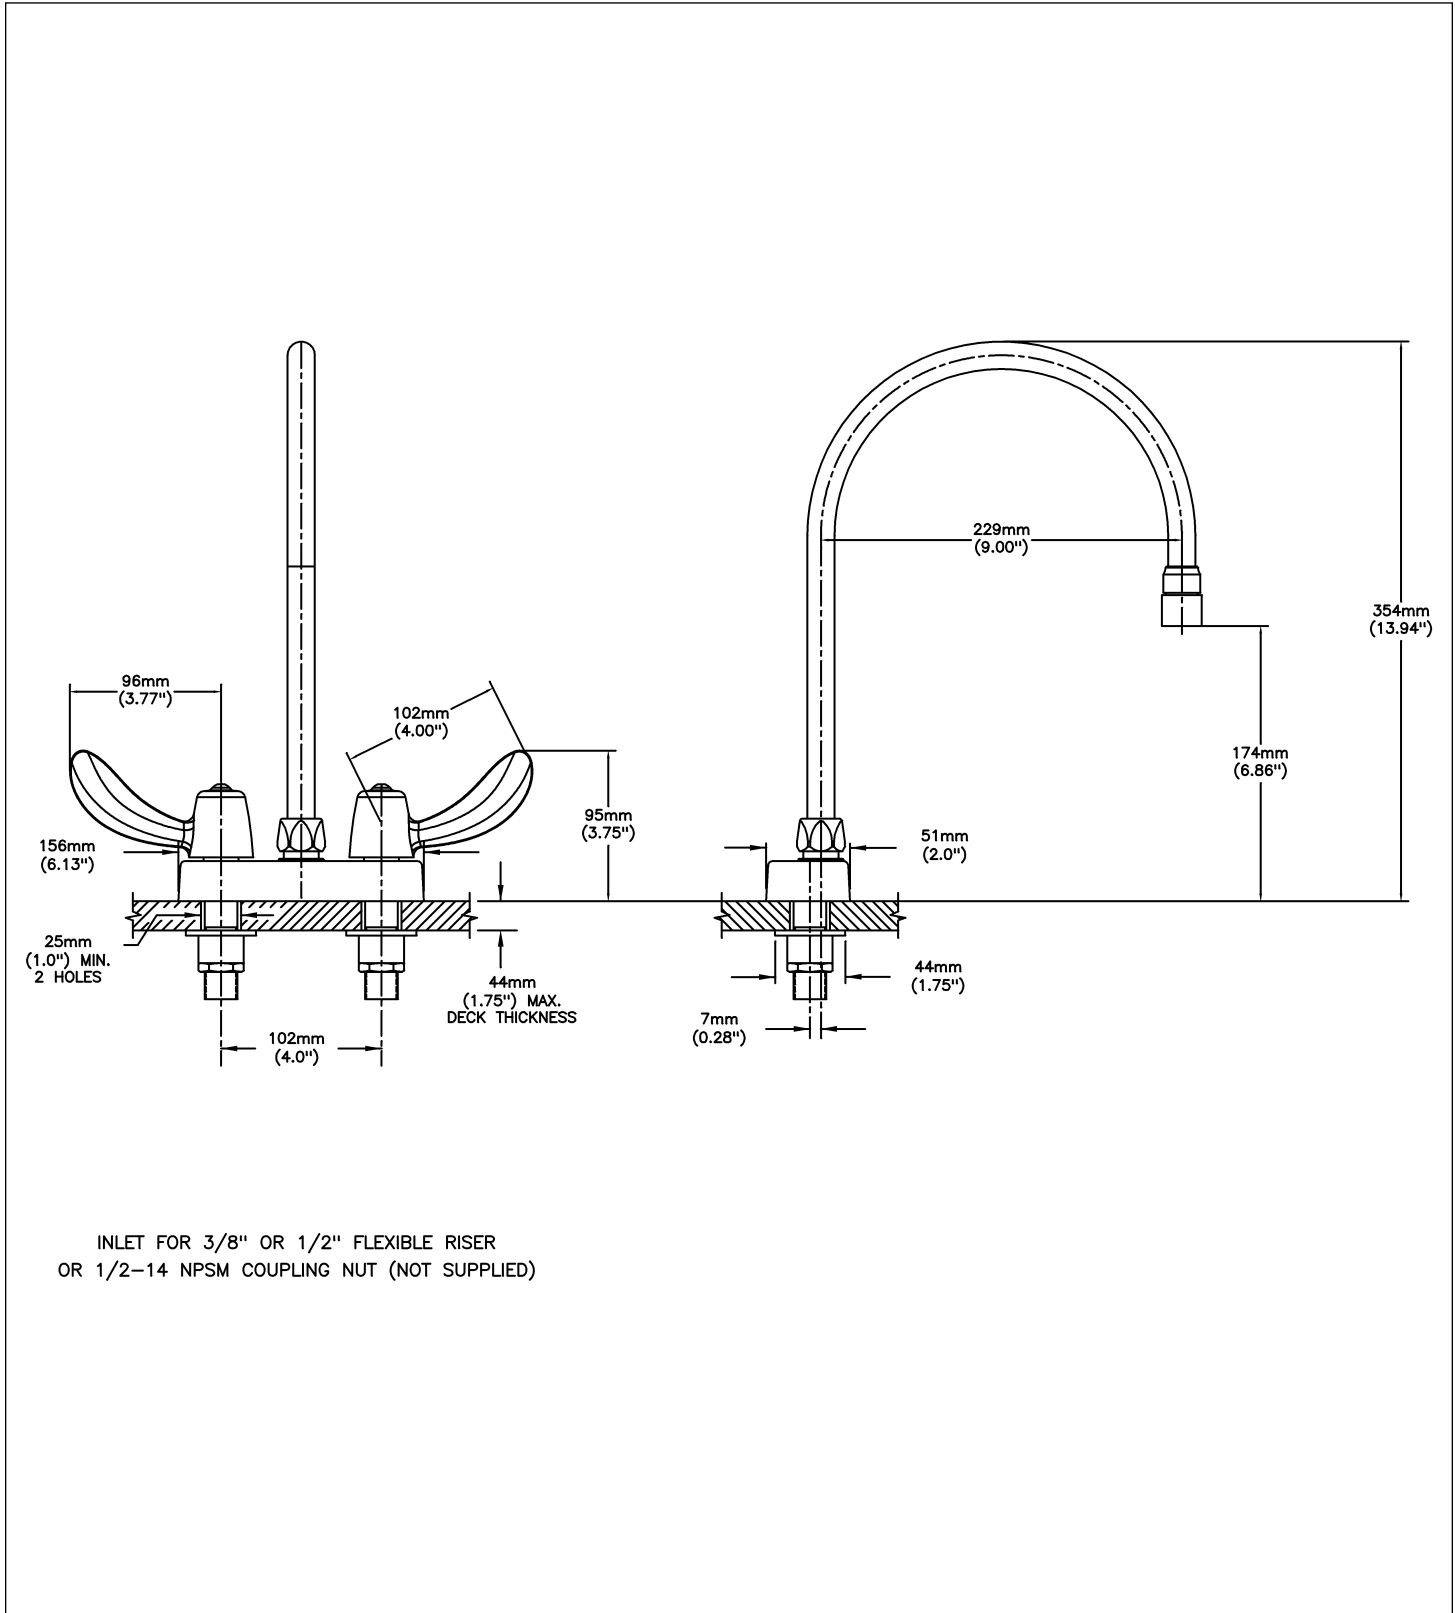

Lavatory Faucets

4" deck LESS pop-up - CER-TECK® ceramic structures

Model No: 27C4922-R7

COMPLIES WITH:

- Verified compliant with 0.25% weighted average Pb content regulations
- CSA certified.
- Complies to ASME A112.18.1/CSA B125.1
- Outlet options 2 and 7 are EPA WaterSense listed
- (Contact Delta Representative for State and/or Local Approvals)

NOTES:

27T4 - 4" deck LESS pop-up -TUF-TECK® compression structures

SPECIFICATION:

- HEAVY DUTY CAST BRASS sink faucet
- 102mm (4") centers, two handle
- Polished chrome plated finish
- CER-TECK® ceramic structures
- Metal hold-down package
- Spout: R7 - Gooseneck spout-9.0" spout reach -12.7" height(unmounted)- Standard rigid/swivel field installation unless LS Limited swing option selected-Vandal resistant.090" wall thickness
- Outlet#: 2 - Vandal Resistant 1.5 GPM (5.7 L/Min) Laminar w/Agion® Antimicrobial
- Handle#: 2 - 102 mm (4") Hooded Blade Handles-ADA compliant-Metal-Color indexed-Vandal resistant screws

OPERATION:

- Not Available

(Dimensional drawing on following page)

Delta reserves the right (1) to make changes to specifications and materials, and (2) to change or discontinue models, both without notice or obligation. Dimensions are for reference. Measurement may vary plus or minus 6mm(0.25"). Mounting locations are suggested only. Check with local codes for requirements in your area. This spec was produced June 16, 2021.

Delta reserves the right (1) to make changes to specifications and materials, and (2) to change or discontinue models, both without notice or obligation. Dimensions are for reference. Measurement may vary plus or minus 6mm(0.25"). Mounting locations are suggested only. Check with local codes for requirements in your area. This spec was produced June 16, 2021.