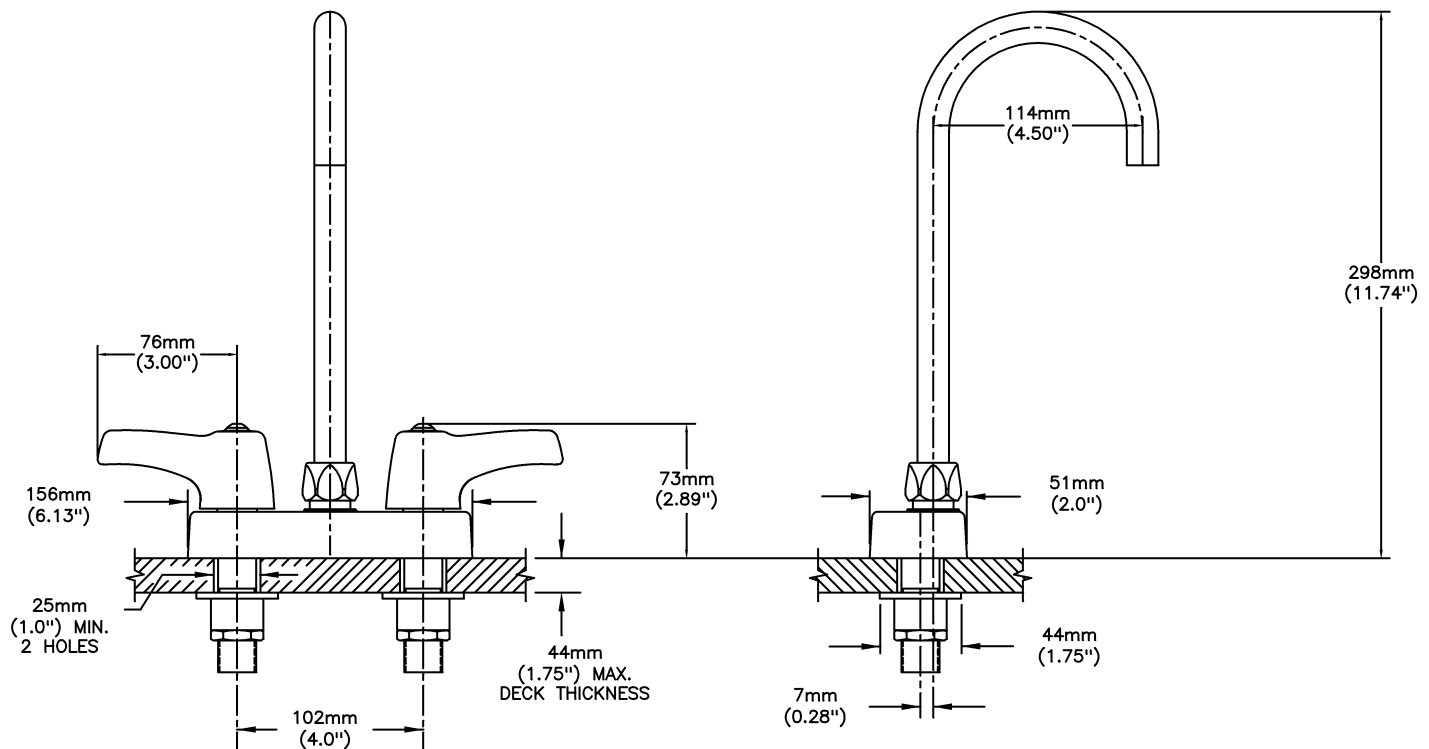

Lavatory Faucets

4" deck LESS pop-up - CER-TECK® ceramic structures

Model No: 27C4873

COMPLIES WITH:

- Verified compliant with 0.25% weighted average Pb content regulations
- CSA certified.
- Complies to ASME A112.18.1/CSA B125.1
- Outlet options 2, 3, 4 and 7 are EPA WaterSense listed
- (Contact Delta Representative for State and/or Local Approvals)

NOTES:

27T4 - 4" deck LESS pop-up -TUF-TECK® compression structures

SPECIFICATION:

- HEAVY DUTY CAST BRASS sink faucet
- 102mm (4") centers, two handle
- Polished chrome plated finish
- CER-TECK® ceramic structures
- Metal hold-down package
- Spout#: 8 - Gooseneck spout-4.5" spout reach -Standard rigid/swivel field installation-Vandal resistant .090" wall thickness(R2)
- Outlet#: 7 - Smooth Spout End with Laminar Flow Control in Spout Base - 1.0 GPM (3.8L/min)
- Handle#: 3 - 76 mm (3") Lever Blade Handles-ADA Compliant-Metal-Color indexed-Vandal Resistant screws

OPERATION:

- Not Available

(Dimensional drawing on following page)

Delta reserves the right (1) to make changes to specifications and materials, and (2) to change or discontinue models, both without notice or obligation. Dimensions are for reference. Measurement may vary plus or minus 6mm(0.25"). Mounting locations are suggested only. Check with local codes for requirements in your area. This spec was produced July 13, 2021.

INLET FOR 3/8" OR 1/2" FLEXIBLE RISER
OR 1/2-14 NPSM COUPLING NUT (NOT SUPPLIED)

Delta reserves the right (1) to make changes to specifications and materials, and (2) to change or discontinue models, both without notice or obligation. Dimensions are for reference. Measurement may vary plus or minus 6mm(0.25"). Mounting locations are suggested only. Check with local codes for requirements in your area. This spec was produced July 13, 2021.