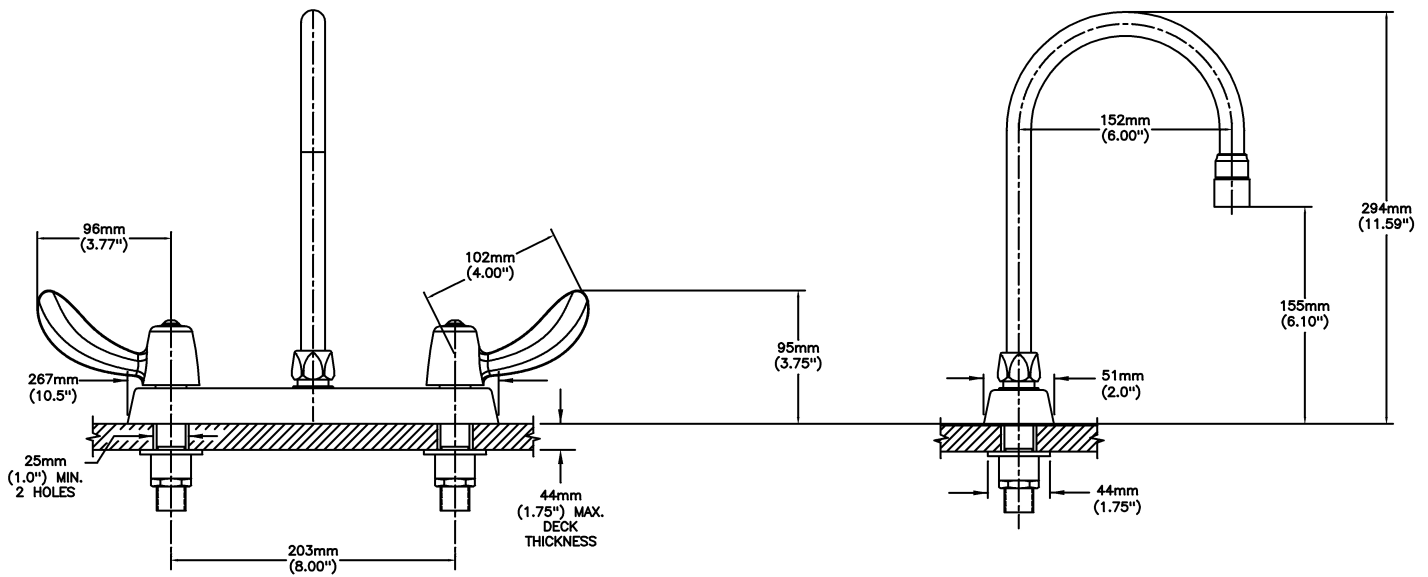

Sink Faucet Deckmount

8" Deck- CER-TECK® ceramic structures

Model No: 26C3952

COMPLIES WITH:

- CSA certified.
- Complies to ASME A112.18.1/CSA B125.1
- Verified compliant with 0.25% weighted average Pb content regulations
- (Contact Delta Representative for State and/or Local Approvals)

NOTES:

26T3 - 8" Deck- TUF-TECK® compression structures

SPECIFICATION:

- Heavy Duty Cast Brass sink faucet
- 203 mm (8") centers
- Two handle
- Polished chrome plated finish
- Metal hold-down package
- CER-TECK® ceramic structures
- Spout#: 9 - Gooseneck spout-6.0" spout reach - 10.4" height (unmounted)- Standard rigid/swivel field installation unless LS Limited swing option selected- Vandal resistant .090" wall thickness-(R4)
- Outlet#: 5 - Vandal Resistant 0.5gpm (1.9 L/min) Non-Aerating Spray Outlet
- Handle#: 2 - 102 mm (4") Hooded Blade Handles-ADA compliant-Metal- Color indexed-Vandal resistant screws

OPERATION:

- Not Available

(Dimensional drawing on following page)

Delta reserves the right (1) to make changes to specifications and materials, and (2) to change or discontinue models, both without notice or obligation. Dimensions are for reference. Measurement may vary plus or minus 6mm(0.25"). Mounting locations are suggested only. Check with local codes for requirements in your area. This spec was produced June 03, 2021.

INLET FOR 3/8" OR 1/2" FLEXIBLE RISER
OR 1/2-14 NPSM COUPLING NUT (NOT SUPPLIED)

Delta reserves the right (1) to make changes to specifications and materials, and (2) to change or discontinue models, both without notice or obligation. Dimensions are for reference. Measurement may vary plus or minus 6mm(0.25"). Mounting locations are suggested only. Check with local codes for requirements in your area. This spec was produced June 03, 2021.