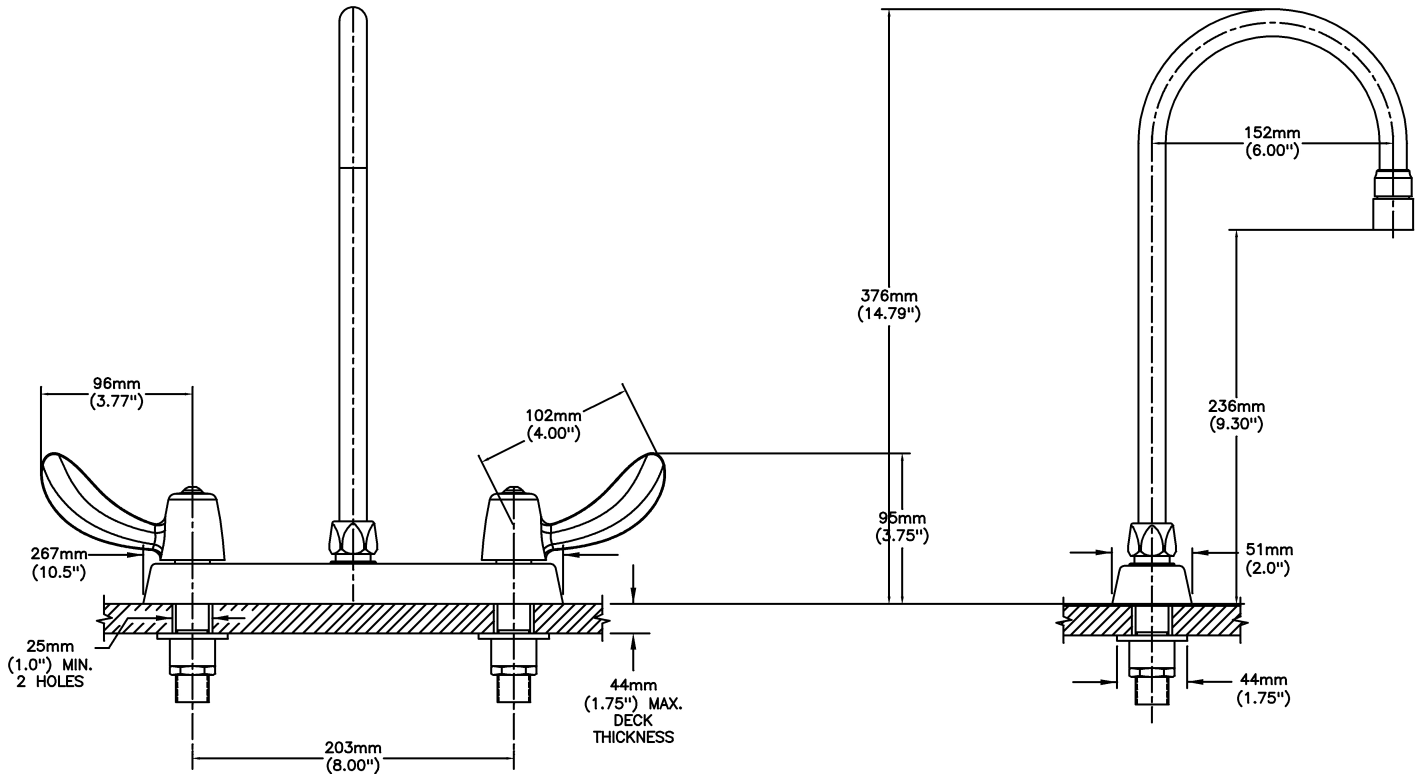

Sink Faucet Deckmount

8" Deck- CER-TECK® ceramic structures

Model No: 26C3942-R6

COMPLIES WITH:

- CSA certified.
- Complies to ASME A112.18.1/CSA B125.1
- Verified compliant with 0.25% weighted average Pb content regulations
- (Contact Delta Representative for State and/or Local Approvals)

NOTES:

26T3 - 8" Deck- TUF-TECK® compression structures

SPECIFICATION:

- Heavy Duty Cast Brass sink faucet
- 203 mm (8") centers
- Two handle
- Polished chrome plated finish
- Metal hold-down package
- CER-TECK® ceramic structures
- Spout: R6 - Gooseneck spout-6.0" spout reach -13.5" height(unmounted)- Standard rigid/swivel field installation unless LS Limited swing option selected-Vandal resistant .090" wall thickness
- Outlet#: 4 - Standard 1.5 GPM (5.7 L/Min) Flow Control Aerator
- Handle#: 2 - 102 mm (4") Hooded Blade Handles-ADA compliant-Metal- Color indexed-Vandal resistant screws

OPERATION:

- Not Available

(Dimensional drawing on following page)

Delta reserves the right (1) to make changes to specifications and materials, and (2) to change or discontinue models, both without notice or obligation. Dimensions are for reference. Measurement may vary plus or minus 6mm(0.25"). Mounting locations are suggested only. Check with local codes for requirements in your area. This spec was produced July 13, 2021.

INLET FOR 3/8" OR 1/2" FLEXIBLE RISER
OR 1/2-14 NPSM COUPLING NUT (NOT SUPPLIED)

Delta reserves the right (1) to make changes to specifications and materials, and (2) to change or discontinue models, both without notice or obligation. Dimensions are for reference. Measurement may vary plus or minus 6mm(0.25"). Mounting locations are suggested only. Check with local codes for requirements in your area. This spec was produced July 13, 2021.