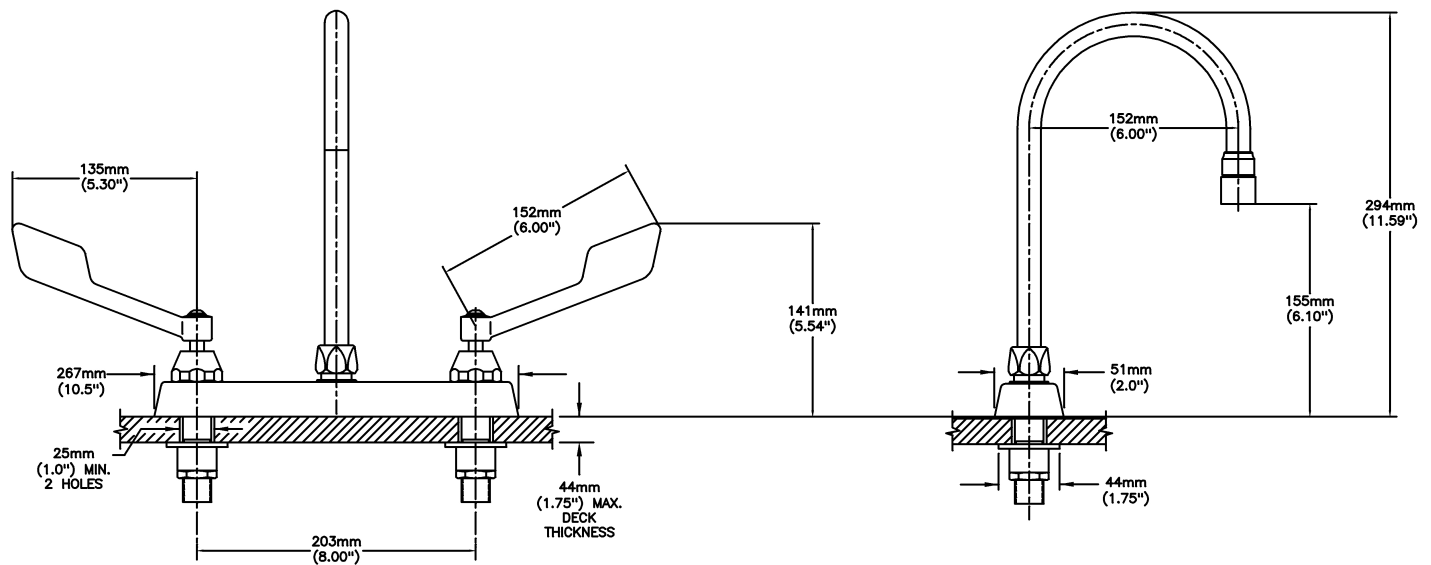

Sink Faucet Deckmount

8" Deck- CER-TECK® ceramic structures

Model No: 26C3935

COMPLIES WITH:

- CSA certified.
- Complies to ASME A112.18.1/CSA B125.1
- Verified compliant with 0.25% weighted average Pb content regulations
- (Contact Delta Representative for State and/or Local Approvals)

NOTES:

26T3 - 8" Deck- TUF-TECK® compression structures

SPECIFICATION:

- Heavy Duty Cast Brass sink faucet
- 203 mm (8") centers
- Two handle
- Polished chrome plated finish
- Metal hold-down package
- CER-TECK® ceramic structures
- Spout#: 9 - Gooseneck spout-6.0" spout reach - 10.4" height (unmounted)- Standard rigid/swivel field installation unless LS Limited swing option selected- Vandal resistant .090" wall thickness-(R4)
- Outlet#: 3 - Vandal Resistant Aerator Outlet- 1.5 GPM (5.7 L/min) Flow Rate at 60 psi- pressure compensating
- Handle#: 5 - 152 mm (6") Wrist Blade Handles-ADA Compliant- Sanitary Hoods-Metal-Color indexed-Vandal resistant screws

OPERATION:

- Not Available

(Dimensional drawing on following page)

Delta reserves the right (1) to make changes to specifications and materials, and (2) to change or discontinue models, both without notice or obligation. Dimensions are for reference. Measurement may vary plus or minus 6mm(0.25"). Mounting locations are suggested only. Check with local codes for requirements in your area. This spec was produced May 14, 2021.

INLET FOR 3/8" OR 1/2" FLEXIBLE RISER
OR 1/2-14 NPSM COUPLING NUT (NOT SUPPLIED)

Delta reserves the right (1) to make changes to specifications and materials, and (2) to change or discontinue models, both without notice or obligation. Dimensions are for reference. Measurement may vary plus or minus 6mm(0.25"). Mounting locations are suggested only. Check with local codes for requirements in your area. This spec was produced May 14, 2021.