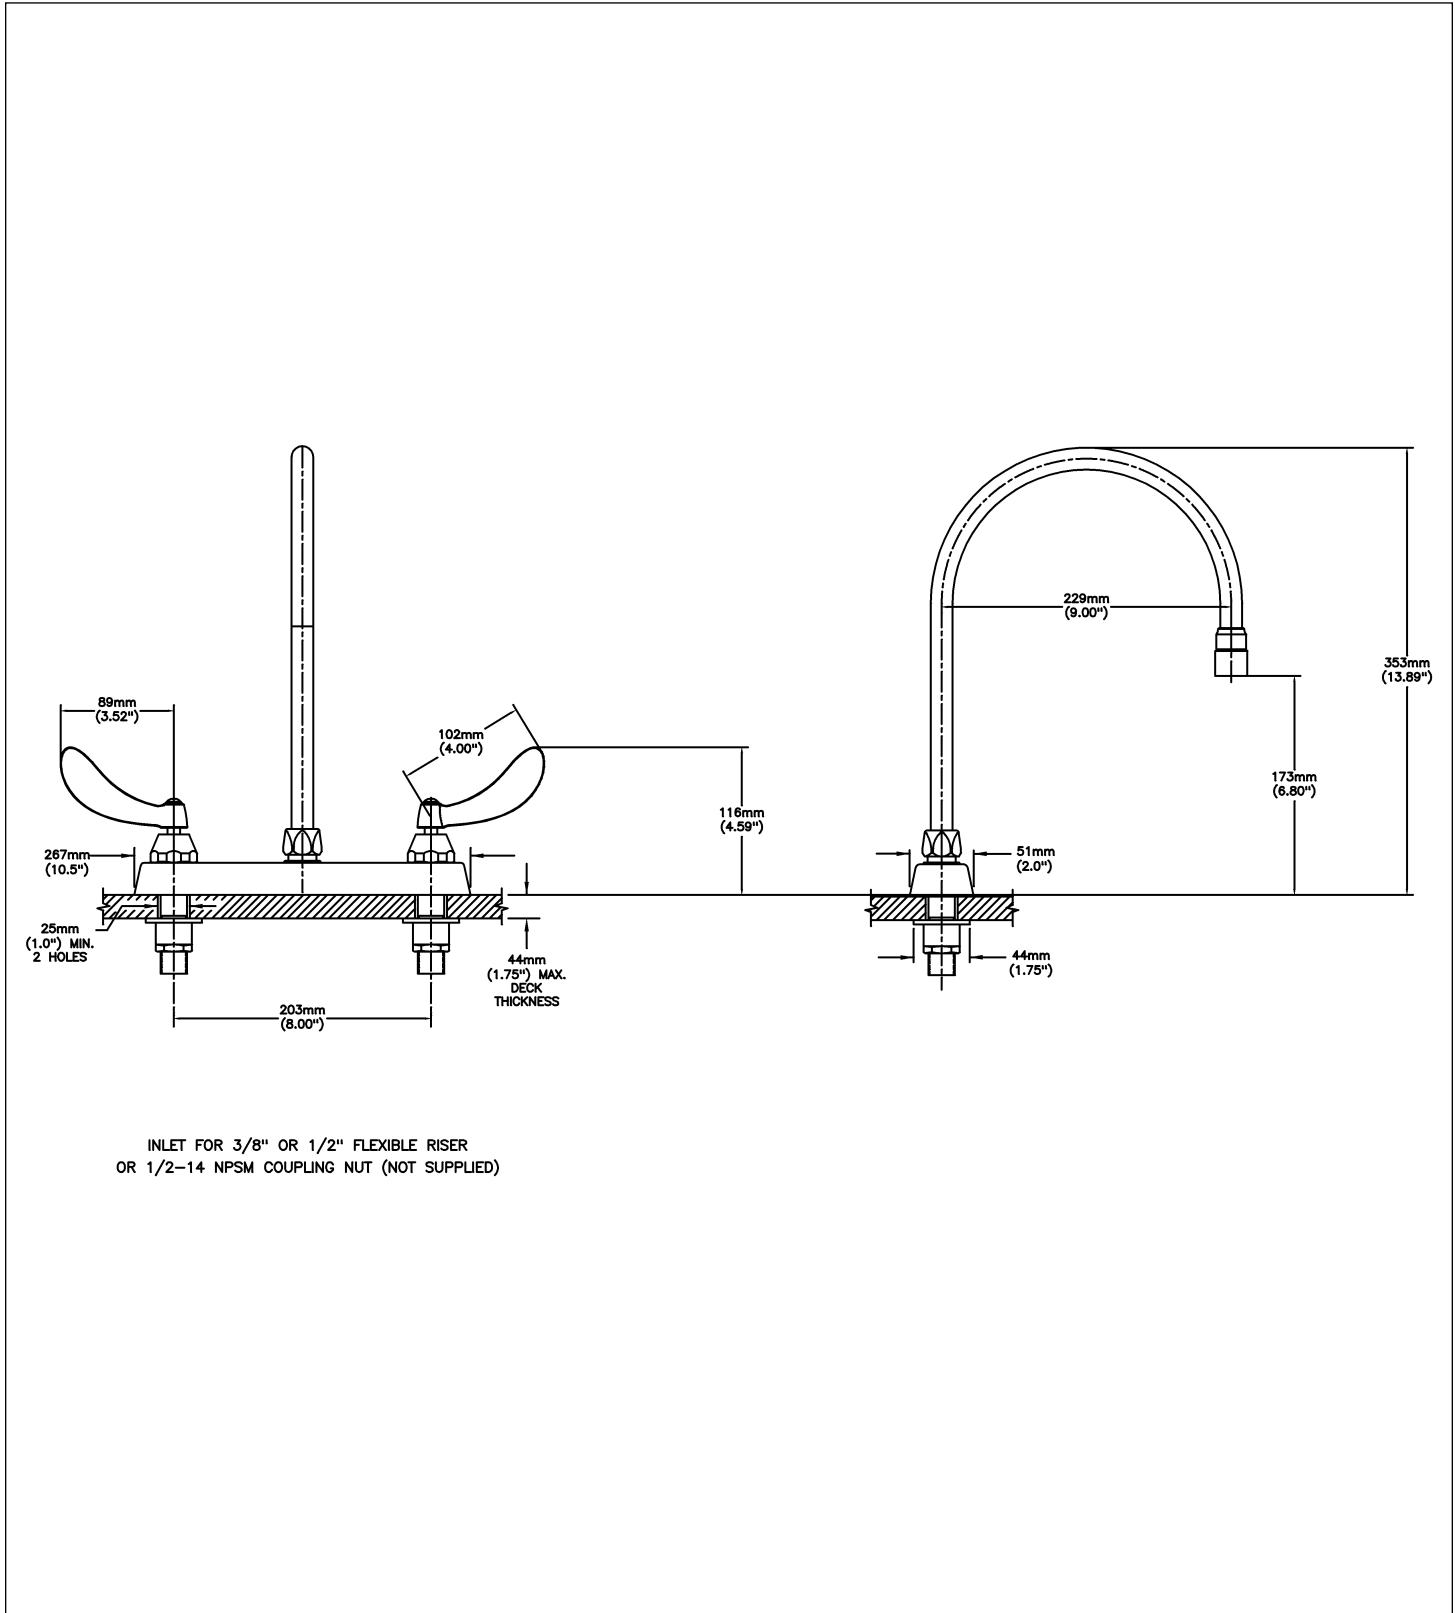

Sink Faucet Deckmount

8" Deck- CER-TECK® ceramic structures

Model No: 26C3934-R7

COMPLIES WITH:

- CSA certified.
- Complies to ASME A112.18.1/CSA B125.1
- Verified compliant with 0.25% weighted average Pb content regulations
- (Contact Delta Representative for State and/or Local Approvals)

NOTES:

26T3 - 8" Deck- TUF-TECK® compression structures

SPECIFICATION:

- Heavy Duty Cast Brass sink faucet
- 203 mm (8") centers
- Two handle
- Polished chrome plated finish
- Metal hold-down package
- CER-TECK® ceramic structures
- Spout: R7 - Gooseneck spout-9.0" spout reach -12.7" height(unmounted)- Standard rigid/swivel field installation unless LS Limited swing option selected-Vandal resistant.090" wall thickness
- Outlet#: 3 - Vandal Resistant Aerator Outlet- 1.5 GPM (5.7 L/min) Flow Rate at 60 psi- pressure compensating
- Handle#: 4 - 102 mm (4") Blade Handles- ADA Compliant-Sanitary Hoods- Metal-Color indexed-Vandal resistant screws

OPERATION:

- Not Available

(Dimensional drawing on following page)

Delta reserves the right (1) to make changes to specifications and materials, and (2) to change or discontinue models, both without notice or obligation. Dimensions are for reference. Measurement may vary plus or minus 6mm(0.25"). Mounting locations are suggested only. Check with local codes for requirements in your area. This spec was produced April 14, 2021.

Delta reserves the right (1) to make changes to specifications and materials, and (2) to change or discontinue models, both without notice or obligation. Dimensions are for reference. Measurement may vary plus or minus 6mm(0.25"). Mounting locations are suggested only. Check with local codes for requirements in your area. This spec was produced April 14, 2021.