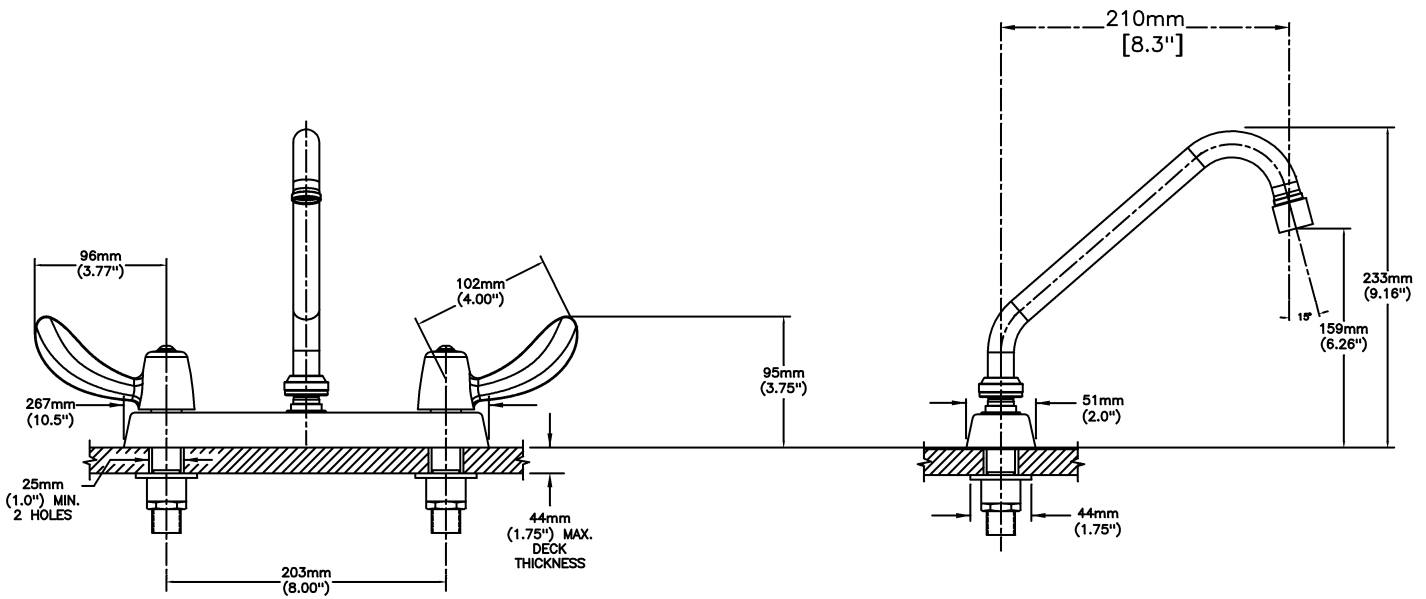

Sink Faucet Deckmount

8" Deck- CER-TECK® ceramic structures

Model No: 26C3242

COMPLIES WITH:

- CSA certified.
- Complies to ASME A112.18.1/CSA B125.1
- Verified compliant with 0.25% weighted average Pb content regulations
- (Contact Delta Representative for State and/or Local Approvals)

NOTES:

26T3 - 8" Deck- TUF-TECK® compression structures

SPECIFICATION:

- Heavy Duty Cast Brass sink faucet
- 203 mm (8") centers
- Two handle
- Polished chrome plated finish
- Metal hold-down package
- CER-TECK® ceramic structures
- Spout#: 2 - 203mm (8") Tubular Swing Spout(S5)
- Outlet#: 4 - Standard 1.5 GPM (5.7 L/Min) Flow Control Aerator
- Handle#: 2 - 102 mm (4") Hooded Blade Handles-ADA compliant-Metal-Color indexed-Vandal resistant screws

OPERATION:

- Not Available

(Dimensional drawing on following page)

Delta reserves the right (1) to make changes to specifications and materials, and (2) to change or discontinue models, both without notice or obligation. Dimensions are for reference. Measurement may vary plus or minus 6mm(0.25"). Mounting locations are suggested only. Check with local codes for requirements in your area. This spec was produced June 15, 2021.

INLET FOR 3/8" OR 1/2" FLEXIBLE RISER
OR 1/2-14 NPSM COUPLING NUT (NOT SUPPLIED)

Delta reserves the right (1) to make changes to specifications and materials, and (2) to change or discontinue models, both without notice or obligation. Dimensions are for reference. Measurement may vary plus or minus 6mm(0.25"). Mounting locations are suggested only. Check with local codes for requirements in your area. This spec was produced June 15, 2021.