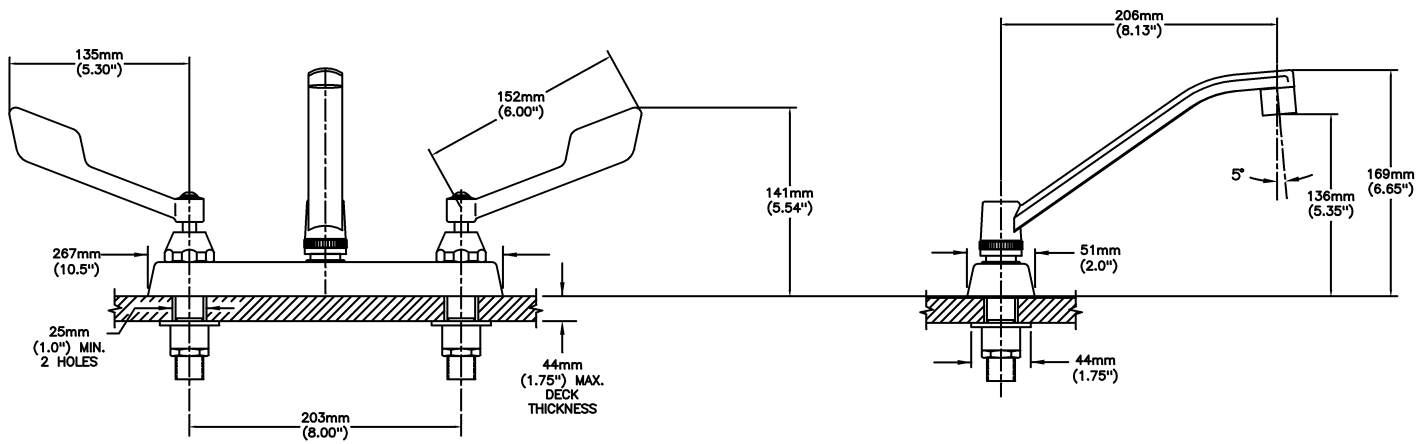

#### SPECIFICATION:

- Heavy Duty Cast Brass sink faucet
- 203 mm (8") centers
- Two handle
- Polished chrome plated finish
- Metal hold-down package
- CER-TECK® ceramic structures
- Spout#: 1 - 203mm (8") Wallform Swing Spout(S2)
- Outlet#: 5 - Vandal Resistant 0.5gpm (1.9 L/min) Non-Aerating Spray Outlet
- Handle#: 5 - 152 mm (6") Wrist Blade Handles-ADA Compliant- Sanitary Hoods-Metal-Color indexed-Vandal resistant screws

#### OPERATION:

- Not Available

***(Dimensional drawing on following page)***

Delta reserves the right (1) to make changes to specifications and materials, and (2) to change or discontinue models, both without notice or obligation. Dimensions are for reference. Measurement may vary plus or minus 6mm(0.25"). Mounting locations are suggested only. Check with local codes for requirements in your area. This spec was produced June 29, 2021.

INLET FOR 3/8" OR 1/2" FLEXIBLE RISER  
OR 1/2-14 NPSM COUPLING NUT (NOT SUPPLIED)

Delta reserves the right (1) to make changes to specifications and materials, and (2) to change or discontinue models, both without notice or obligation. Dimensions are for reference. Measurement may vary plus or minus 6mm(0.25"). Mounting locations are suggested only. Check with local codes for requirements in your area. This spec was produced June 29, 2021.