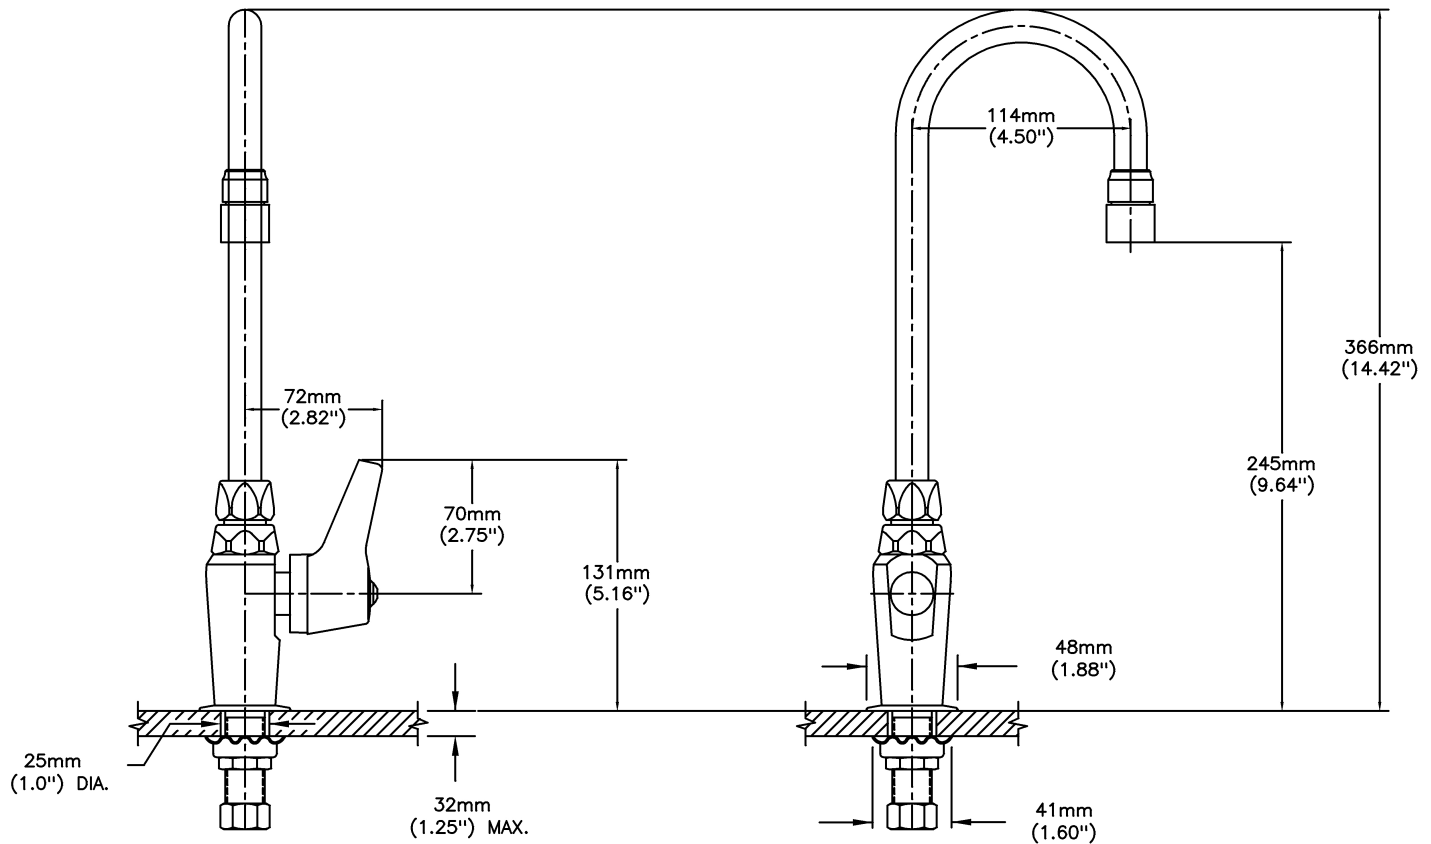

### SPECIFICATION:

- CAST BRASS single pantry faucet
- Single hole mount
- Polished chrome plate finish, spout and trim
- Cer-Teck® ceramic structure
- Metal hold-down package
- Spout#: 6 - Gooseneck spout-4.5" radius - 10.5" height (unmounted) - Standard rigid/swivel field installation unless LS Limited swing option selected-Vandal resistant .090" wall thickness(R2)
- Outlet#: 4 - Standard 1.5 USGPM (5.7 L/Min) Flow Control Aerator
- Handle#: 8 - Self-closing 70 mm (2-3/4") Lever Blade Handles-Metal-Color indexed-Vandal resistant screws

### OPERATION:

- Not Available

Delta reserves the right (1) to make changes to specifications and materials, and (2) to change or discontinue models, both without notice or obligation. Dimensions are for reference. Measurement may vary plus or minus 6mm(0.25"). Mounting locations are suggested only. Check with local codes for requirements in your area. This spec was produced November 02, 2011.

INLET FOR 3/8" OR 1/2" FLEXIBLE RISER  
OR 1/2-14 NPSM COUPLING NUT (SUPPLIED)

Delta reserves the right (1) to make changes to specifications and materials, and (2) to change or discontinue models, both without notice or obligation. Dimensions are for reference. Measurement may vary plus or minus 6mm(0.25"). Mounting locations are suggested only. Check with local codes for requirements in your area. This spec was produced November 02, 2011.