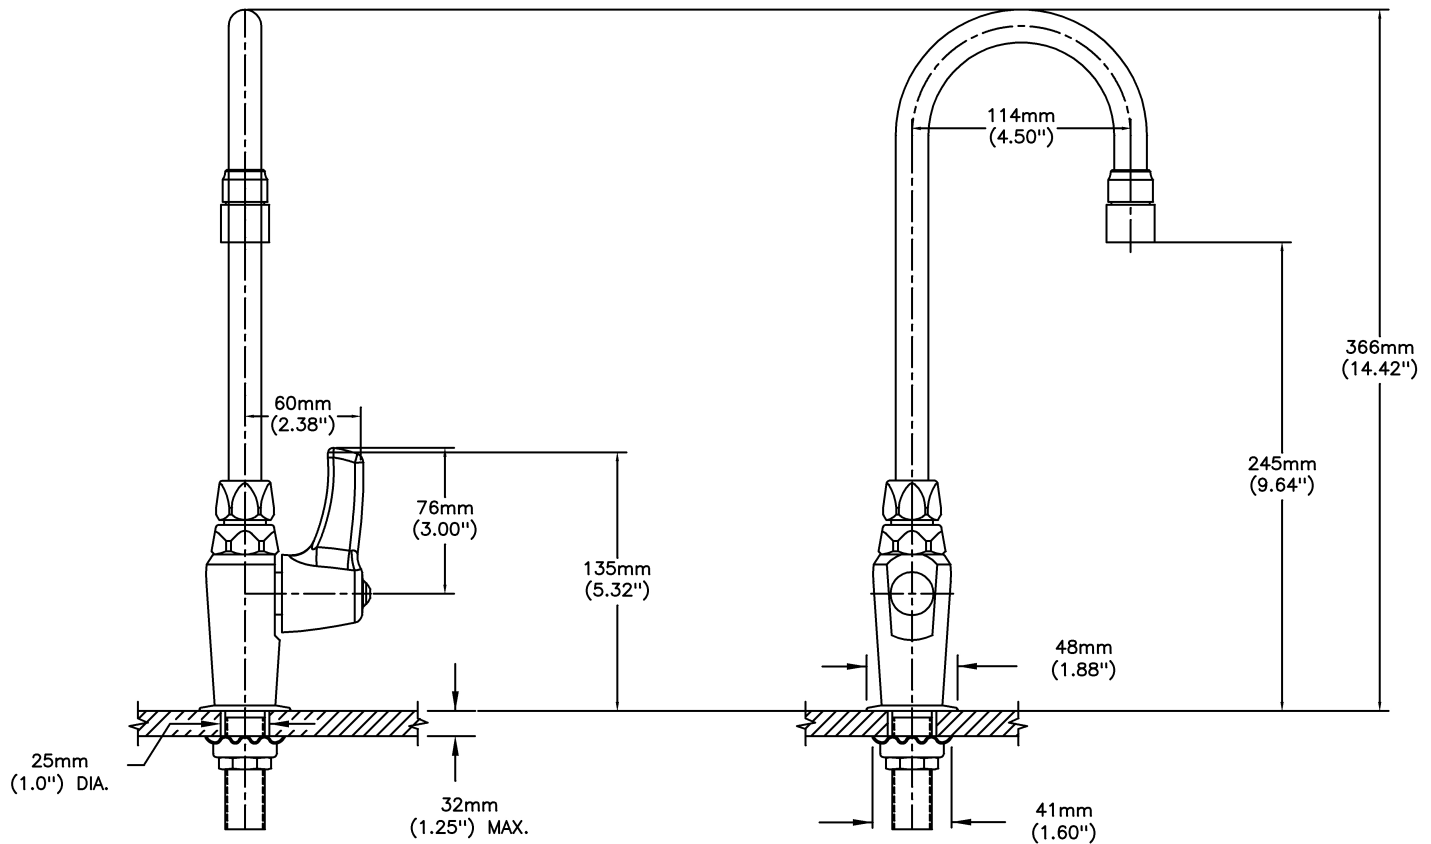

#### NOTES:

27T - Single Hole Deck Faucets - Single Handle No Mixing TUF-TECK®

***(Dimensional drawing on following page)***

#### SPECIFICATION:

- CAST BRASS single pantry faucet
- Polished chrome plated spout and trim
- CER-TECK® 1/4 turn ceramic structure
- Metal hold-down package
- Spout#: 6 - Gooseneck spout-4.5" spout reach -Standard rigid/swivel field installation-Vandal resistant .090" wall thickness(R2)
- Outlet#: 4 - Standard 1.5 GPM (5.7 L/Min) Flow Control Aerator
- Handle#: 8 - 76 mm (3") SELF CLOSING Lever Blade Handle-Metal-Color indexed-Vandal resistant screw

#### OPERATION:

- Not Available

Delta reserves the right (1) to make changes to specifications and materials, and (2) to change or discontinue models, both without notice or obligation. Dimensions are for reference. Measurement may vary plus or minus 6mm(0.25"). Mounting locations are suggested only. Check with local codes for requirements in your area. This spec was produced July 13, 2021.

INLET FOR 3/8" OR 1/2" FLEXIBLE RISER  
OR 1/2-14 NPSM COUPLING NUT (NUT NOT SUPPLIED)

Delta reserves the right (1) to make changes to specifications and materials, and (2) to change or discontinue models, both without notice or obligation. Dimensions are for reference. Measurement may vary plus or minus 6mm(0.25"). Mounting locations are suggested only. Check with local codes for requirements in your area. This spec was produced July 13, 2021.