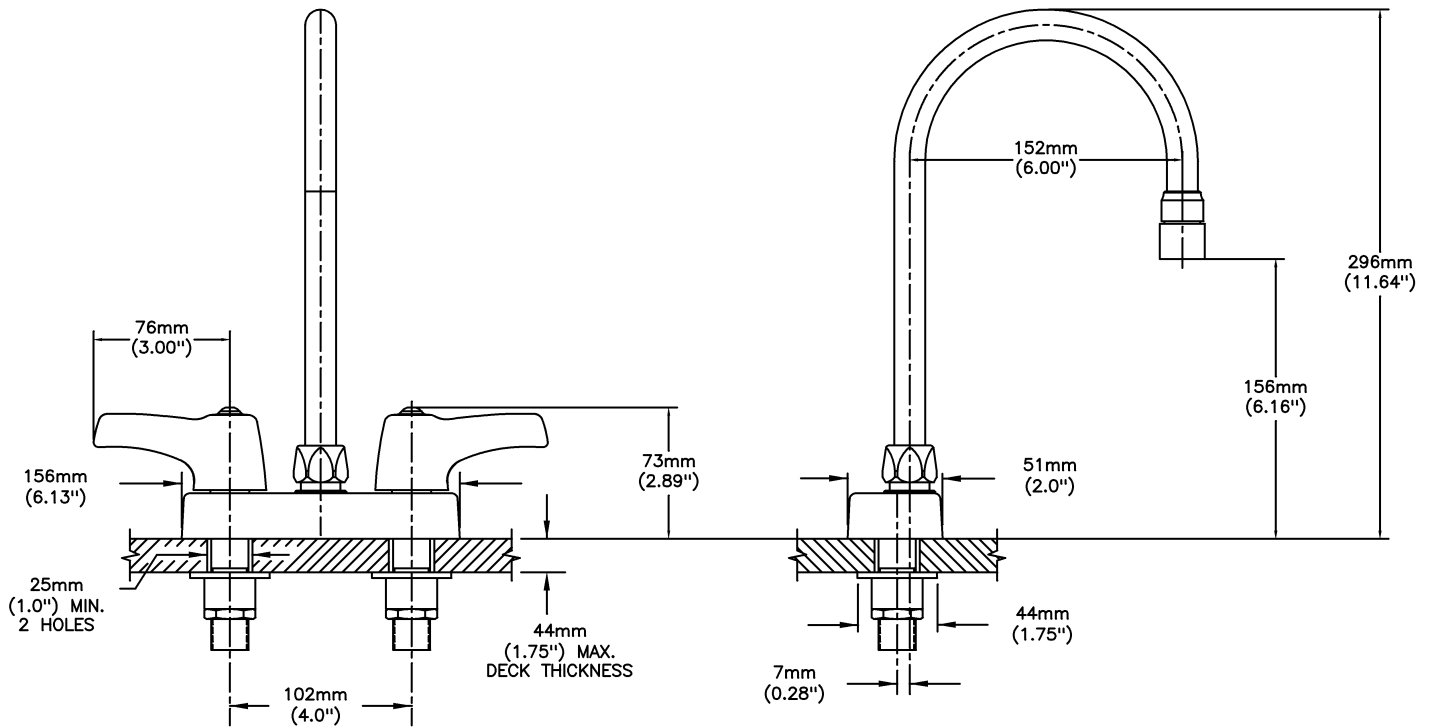

Lavatory Faucets

4" deck LESS pop-up - CER-TECK® ceramic structures

Model No: 27C4943

COMPLIES WITH:

- Verified compliant with 0.25% weighted average Pb content regulations
- CSA certified.
- Complies to ASME A112.18.1/CSA B125.1
- Outlet options 2, 3, 4 and 7 are EPA WaterSense listed
- (Contact Delta Representative for State and/or Local Approvals)

NOTES:

27T4 - 4" deck LESS pop-up -TUF-TECK® compression structures

SPECIFICATION:

- HEAVY DUTY CAST BRASS sink faucet
- 102mm (4") centers, two handle
- Polished chrome plated finish
- CER-TECK® ceramic structures
- Metal hold-down package
- Spout#: 9 - Gooseneck spout-6.0" spout reach - 10.4" height (unmounted)- Standard rigid/swivel field installation unless LS Limited swing option selected- Vandal resistant .090" wall thickness-(R4)
- Outlet#: 4 - Standard 1.5 GPM (5.7 L/Min) Flow Control Aerator
- Handle#: 3 - 76 mm (3") Lever Blade Handles-ADA Compliant-Metal-Color indexed-Vandal Resistant screws

OPERATION:

- Not Available

(Dimensional drawing on following page)

Delta reserves the right (1) to make changes to specifications and materials, and (2) to change or discontinue models, both without notice or obligation. Dimensions are for reference. Measurement may vary plus or minus 6mm(0.25"). Mounting locations are suggested only. Check with local codes for requirements in your area. This spec was produced June 15, 2021.

INLET FOR 3/8" OR 1/2" FLEXIBLE RISER
OR 1/2-14 NPSM COUPLING NUT (NOT SUPPLIED)

Delta reserves the right (1) to make changes to specifications and materials, and (2) to change or discontinue models, both without notice or obligation. Dimensions are for reference. Measurement may vary plus or minus 6mm(0.25"). Mounting locations are suggested only. Check with local codes for requirements in your area. This spec was produced June 15, 2021.