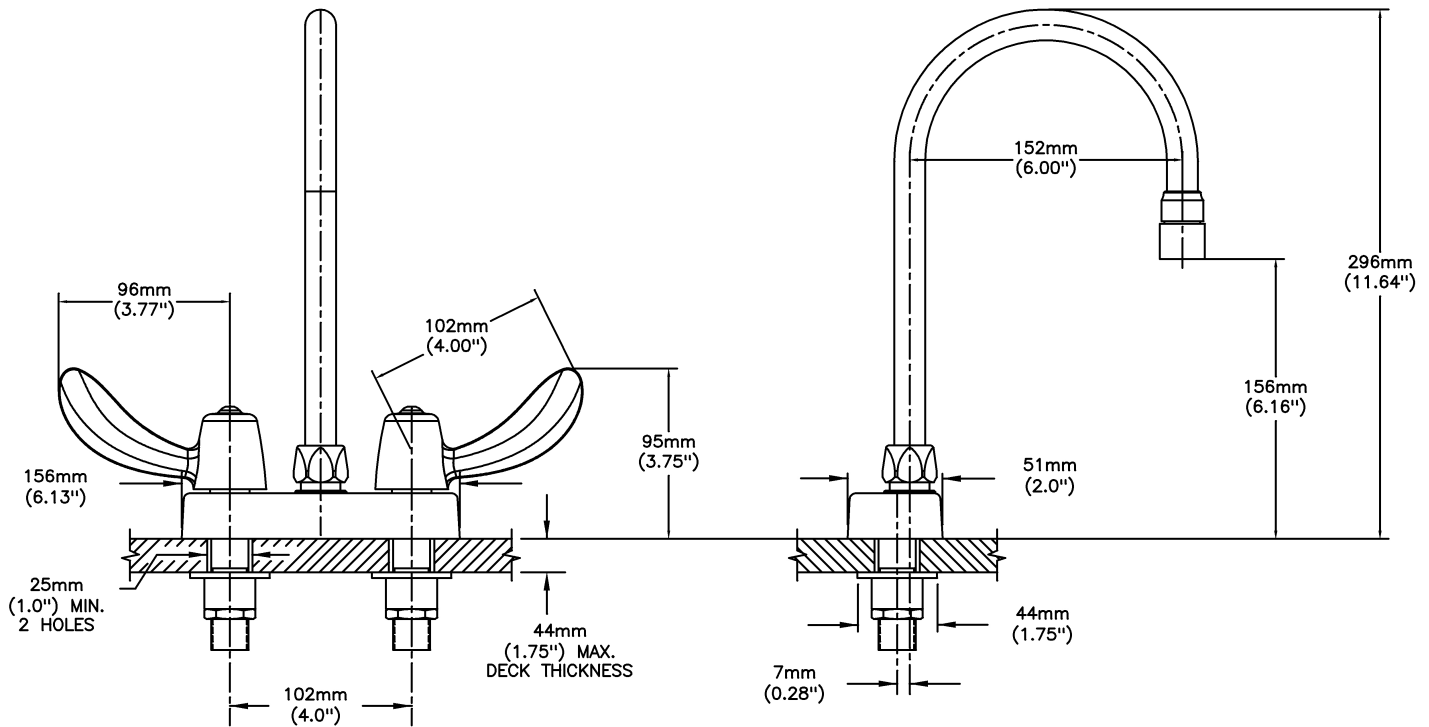

#### SPECIFICATION:

- HEAVY DUTY CAST BRASS sink faucet
- 102mm (4") centers, two handle
- Polished chrome plated finish
- CER-TECK® ceramic structures
- Metal hold-down package
- Spout#: 9 - Gooseneck spout-6.0" spout reach - 10.4" height (unmounted)- Standard rigid/swivel field installation unless LS Limited swing option selected- Vandal resistant .090" wall thickness-(R4)
- Outlet#: 3 - Vandal Resistant 1.5 gpm (5.7L/min) Flow Control Aerator
- Handle#: 2 - 102 mm (4") Hooded Blade Handles-ADA compliant-Metal-Color indexed-Vandal resistant screws

#### OPERATION:

- Not Available

***(Dimensional drawing on following page)***

Delta reserves the right (1) to make changes to specifications and materials, and (2) to change or discontinue models, both without notice or obligation. Dimensions are for reference. Measurement may vary plus or minus 6mm(0.25"). Mounting locations are suggested only. Check with local codes for requirements in your area. This spec was produced July 13, 2021.

INLET FOR 3/8" OR 1/2" FLEXIBLE RISER  
OR 1/2-14 NPSM COUPLING NUT (NOT SUPPLIED)

Delta reserves the right (1) to make changes to specifications and materials, and (2) to change or discontinue models, both without notice or obligation. Dimensions are for reference. Measurement may vary plus or minus 6mm(0.25"). Mounting locations are suggested only. Check with local codes for requirements in your area. This spec was produced July 13, 2021.