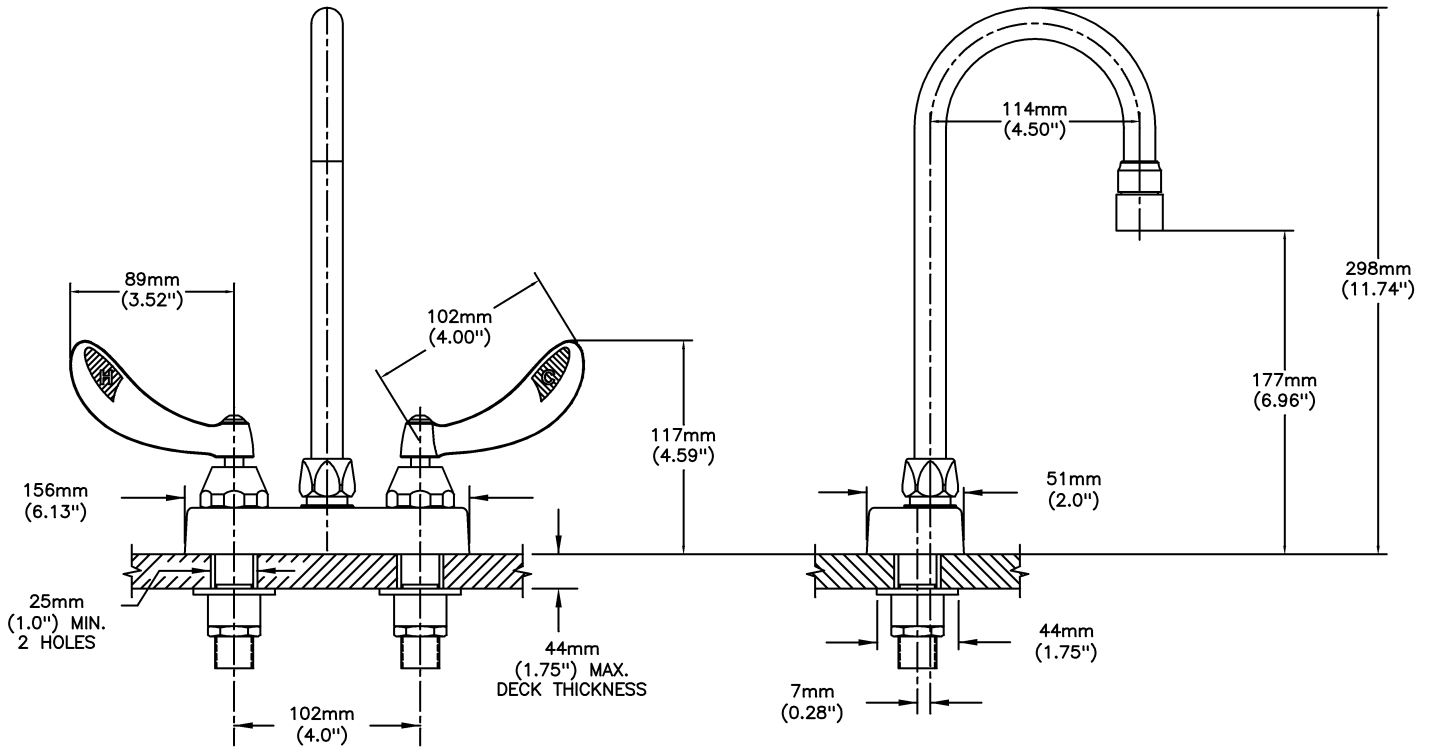

Lavatory Faucets

4" deck LESS pop-up - CER-TECK® ceramic structures

Model No: 27C4834-TI

COMPLIES WITH:

- Verified compliant with 0.25% weighted average Pb content regulations
- CSA certified.
- Complies to ASME A112.18.1/CSA B125.1
- Outlet options 2 and 7 are EPA WaterSense listed
- (Contact Delta Representative for State and/or Local Approvals)

NOTES:

27T4 - 4" deck LESS pop-up -TUF-TECK® compression structures

SPECIFICATION:

- HEAVY DUTY CAST BRASS sink faucet
- 102mm (4") centers, two handle
- Polished chrome plated finish
- CER-TECK® ceramic structures
- Metal hold-down package
- Spout#: 8 - Gooseneck spout-4.5" spout reach -Standard rigid/swivel field installation-Vandal resistant .090" wall thickness(R2)
- Outlet#: 3 - Vandal Resistant 1.5 gpm (5.7L/min) Flow Control Aerator
- Handle#: 4 - 102 mm (4") Blade Handles- ADA Compliant-Sanitary Hoods-Metal-Color indexed-Vandal resistant screws
- Handle Temperature Indicators

OPERATION:

- Not Available

(Dimensional drawing on following page)

Delta reserves the right (1) to make changes to specifications and materials, and (2) to change or discontinue models, both without notice or obligation. Dimensions are for reference. Measurement may vary plus or minus 6mm(0.25"). Mounting locations are suggested only. Check with local codes for requirements in your area. This spec was produced July 13, 2021.

INLET FOR 3/8" OR 1/2" FLEXIBLE RISER
OR 1/2-14 NPSM COUPLING NUT (NOT SUPPLIED)

Delta reserves the right (1) to make changes to specifications and materials, and (2) to change or discontinue models, both without notice or obligation. Dimensions are for reference. Measurement may vary plus or minus 6mm(0.25"). Mounting locations are suggested only. Check with local codes for requirements in your area. This spec was produced July 13, 2021.