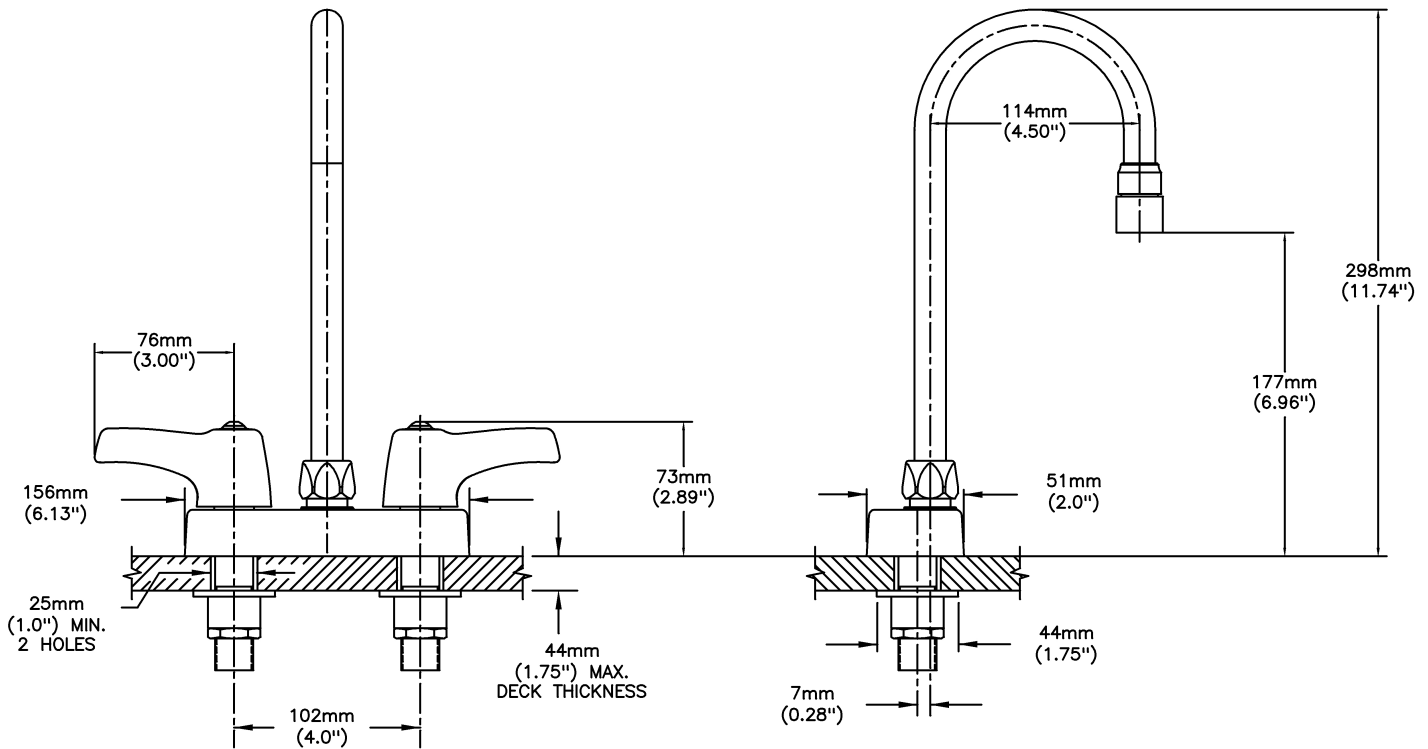

Lavatory Faucets

4" deck LESS pop-up - CER-TECK® ceramic structures

Model No: 27C4823

COMPLIES WITH:

- Verified compliant with 0.25% weighted average Pb content regulations
- CSA certified.
- Complies to ASME A112.18.1/CSA B125.1
- Outlet options 2 and 7 are EPA WaterSense listed
- (Contact Delta Representative for State and/or Local Approvals)

NOTES:

27T4 - 4" deck LESS pop-up -TUF-TECK® compression structures

SPECIFICATION:

- HEAVY DUTY CAST BRASS sink faucet
- 102mm (4") centers, two handle
- Polished chrome plated finish
- CER-TECK® ceramic structures
- Metal hold-down package
- Spout#: 8 - Gooseneck spout-4.5" spout reach -Standard rigid/swivel field installation-Vandal resistant .090" wall thickness(R2)
- Outlet#: 2 - Vandal Resistant 1.5 GPM (5.7 L/Min) Laminar w/Agion® Antimicrobial
- Handle#: 3 - 76 mm (3") Lever Blade Handles-ADA Compliant-Metal-Color indexed-Vandal Resistant screws

OPERATION:

- Not Available

(Dimensional drawing on following page)

Delta reserves the right (1) to make changes to specifications and materials, and (2) to change or discontinue models, both without notice or obligation. Dimensions are for reference. Measurement may vary plus or minus 6mm(0.25"). Mounting locations are suggested only. Check with local codes for requirements in your area. This spec was produced May 10, 2021.

INLET FOR 3/8" OR 1/2" FLEXIBLE RISER
OR 1/2-14 NPSM COUPLING NUT (NOT SUPPLIED)

Delta reserves the right (1) to make changes to specifications and materials, and (2) to change or discontinue models, both without notice or obligation. Dimensions are for reference. Measurement may vary plus or minus 6mm(0.25"). Mounting locations are suggested only. Check with local codes for requirements in your area. This spec was produced May 10, 2021.