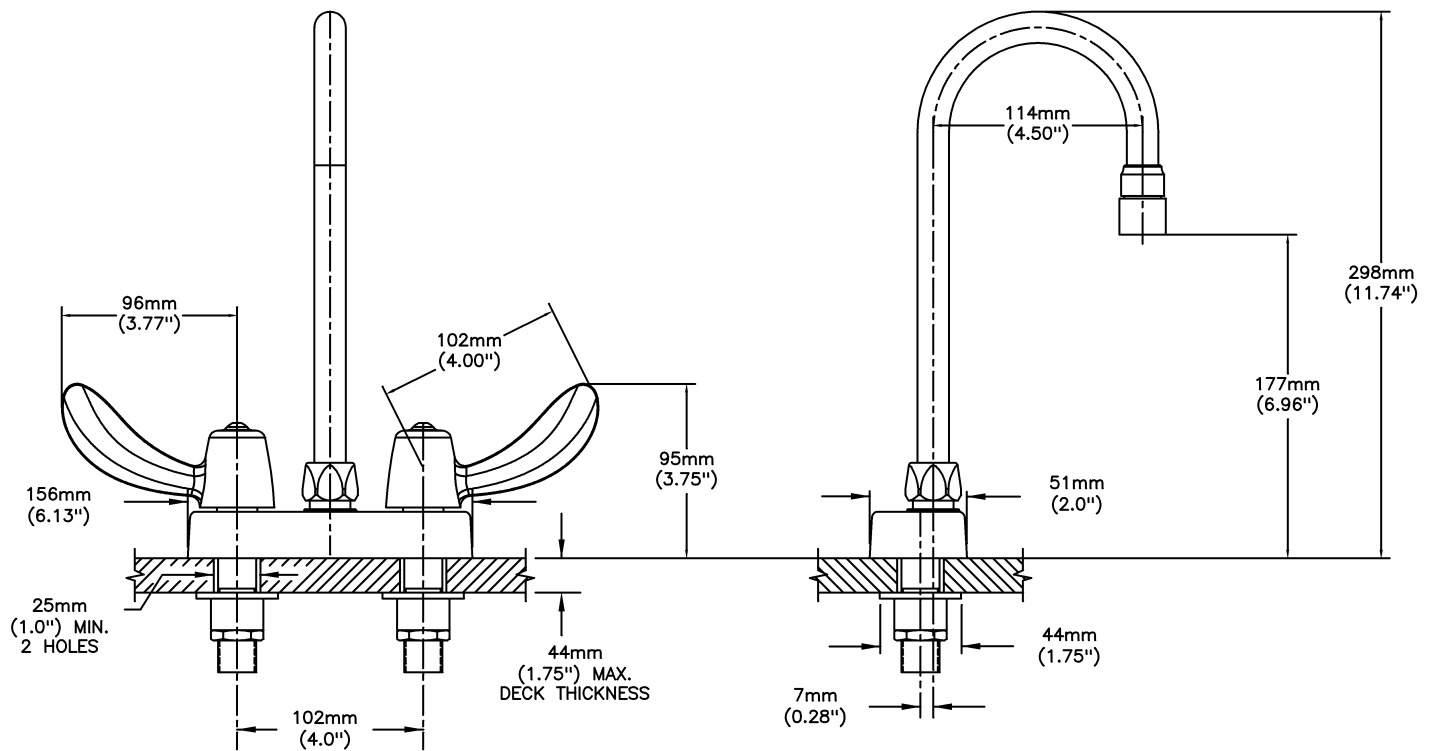

#### SPECIFICATION:

- HEAVY DUTY CAST BRASS sink faucet
- 102mm (4") centers, two handle
- Polished chrome plated finish
- CER-TECK® ceramic structures
- Metal hold-down package
- Spout#: 8 - Gooseneck spout-4.5" spout reach -Standard rigid/swivel field installation-Vandal resistant .090" wall thickness(R2)
- Outlet#: 2 - Vandal Resistant 1.5 GPM (5.7 L/Min) Laminar w/Agion® Antimicrobial
- Handle#: 2 - 102 mm (4") Hooded Blade Handles-ADA compliant-Metal-Color indexed-Vandal resistant screws

#### OPERATION:

- Not Available

***(Dimensional drawing on following page)***

Delta reserves the right (1) to make changes to specifications and materials, and (2) to change or discontinue models, both without notice or obligation. Dimensions are for reference. Measurement may vary plus or minus 6mm(0.25"). Mounting locations are suggested only. Check with local codes for requirements in your area. This spec was produced April 30, 2021.

INLET FOR 3/8" OR 1/2" FLEXIBLE RISER  
OR 1/2-14 NPSM COUPLING NUT (NOT SUPPLIED)

Delta reserves the right (1) to make changes to specifications and materials, and (2) to change or discontinue models, both without notice or obligation. Dimensions are for reference. Measurement may vary plus or minus 6mm(0.25"). Mounting locations are suggested only. Check with local codes for requirements in your area. This spec was produced April 30, 2021.