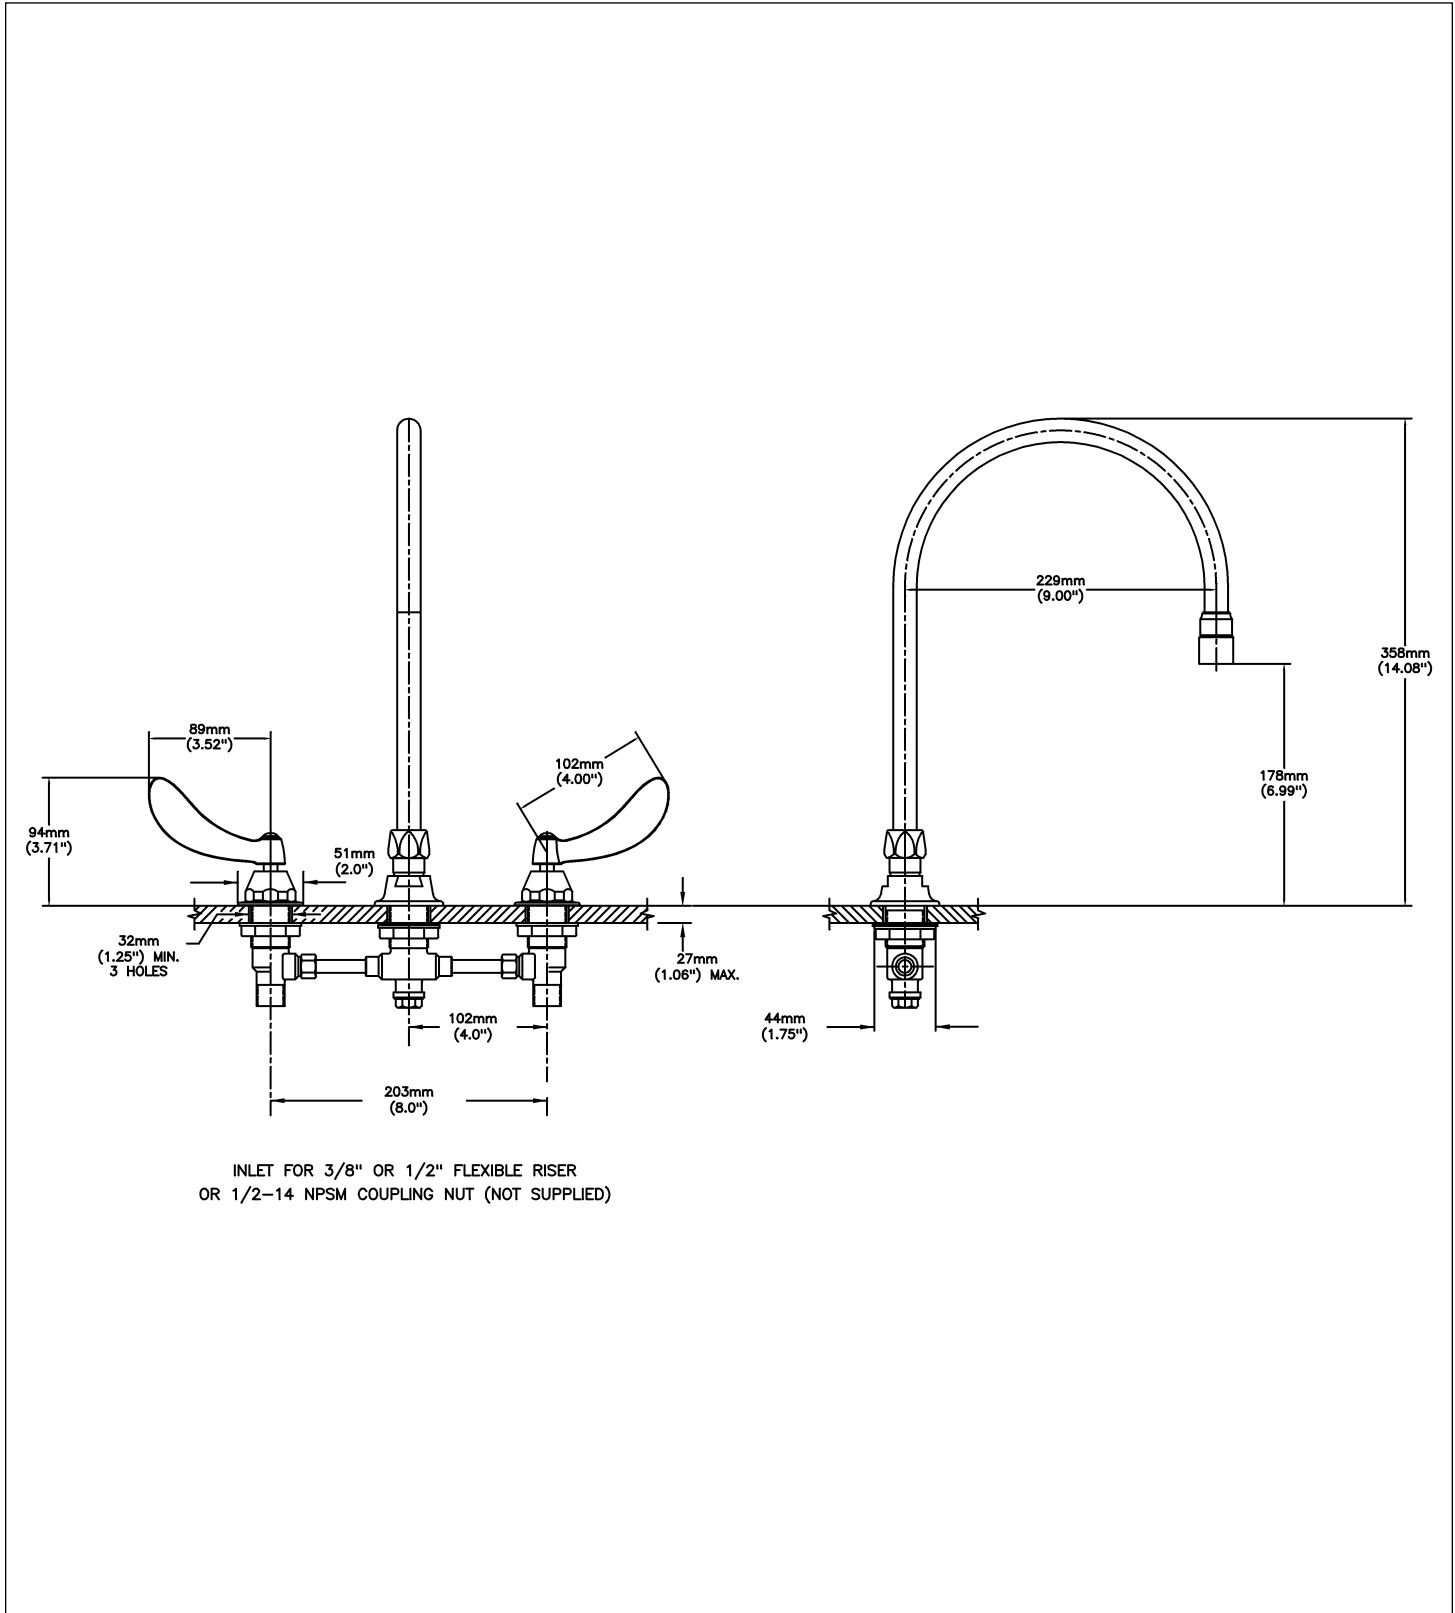

#### SPECIFICATION:

- Below deckmount sink faucet
- 203 mm (8") centers, two handle
- Polished chrome plated finish
- Cast brass bodies
- Metal hold-down package
- CER-TECK® 1/4 turn ceramic structures
- CER-TECK® ceramic structures
- Spout: R7 - Gooseneck spout-9.0" spout reach -12.7" height(unmounted)- Standard rigid/swivel field installation unless LS Limited swing option selected-Vandal resistant.090" wall thickness
- Outlet#: 5 - Vandal Resistant 0.5gpm (1.9 L/min) Non-Aerating Spray Outlet
- Handle#: 4 - 102 mm (4") Blade Handles- ADA Compliant-Sanitary Hoods-Metal-Color indexed-Vandal resistant screws

#### OPERATION:

- Not Available

***(Dimensional drawing on following page)***

Delta reserves the right (1) to make changes to specifications and materials, and (2) to change or discontinue models, both without notice or obligation. Dimensions are for reference. Measurement may vary plus or minus 6mm(0.25"). Mounting locations are suggested only. Check with local codes for requirements in your area. This spec was produced July 13, 2021.

Delta reserves the right (1) to make changes to specifications and materials, and (2) to change or discontinue models, both without notice or obligation. Dimensions are for reference. Measurement may vary plus or minus 6mm(0.25"). Mounting locations are suggested only. Check with local codes for requirements in your area. This spec was produced July 13, 2021.