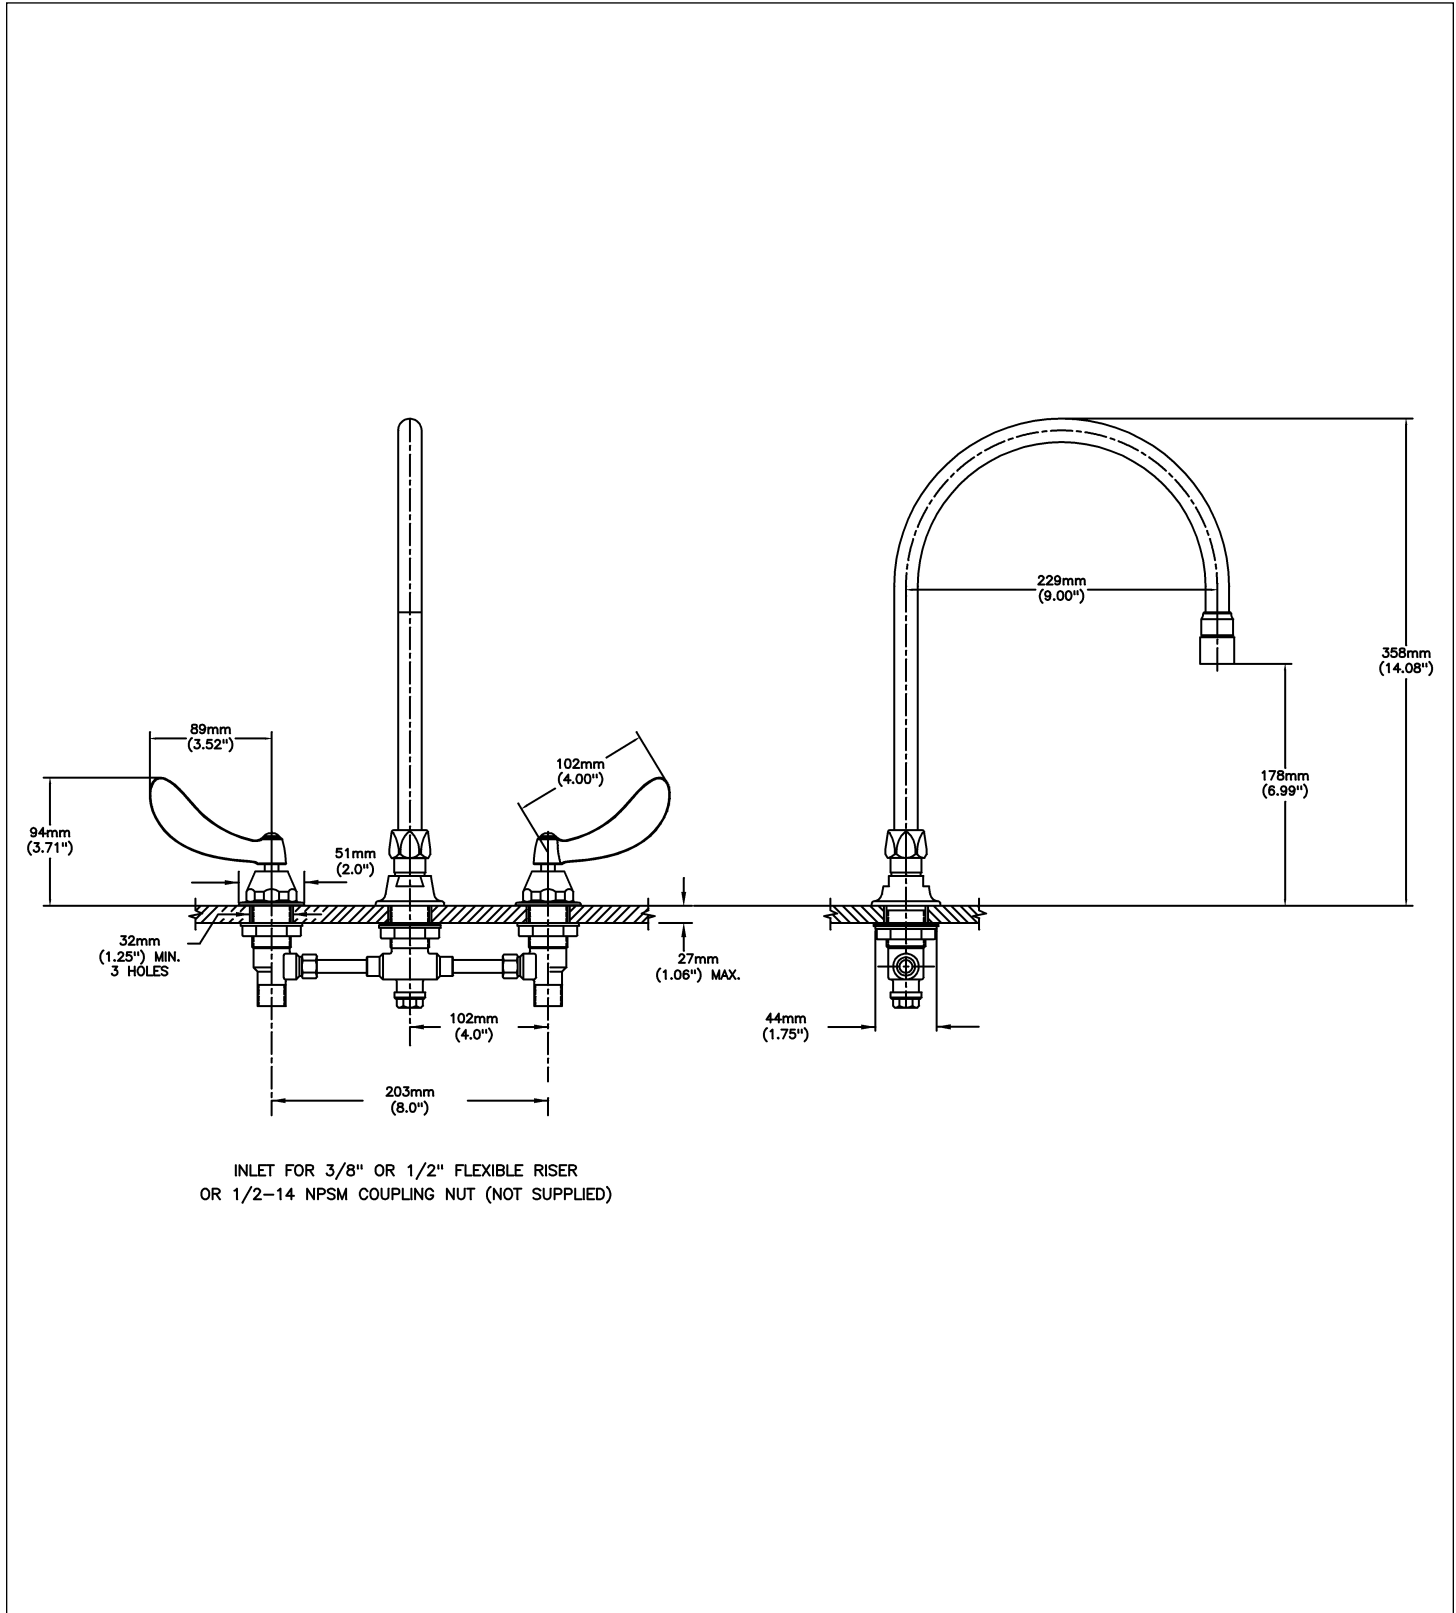

Sink Faucet Deckmount

8" deck LESS hose and spray - CER-TECK® ceramic structures

Model No: 27C2934-R7

COMPLIES WITH:

- CSA certified
- Complies to ASME A112.18.1/CSA B125.1
- Verified compliant with 0.25% weighted average Pb content regulations
- CSA certified.
- Complies to ASME A112.18.1/CSA B125.1
- Handles No. 2, 3, 4, and 5 Indicates compliance to ICC/ANSI A117.1
- (Contact Delta Representative for State and/or Local Approvals)

NOTES:

27T2 - 8" Deck LESS hose and spray - TUF-TECK® compression structures

SPECIFICATION:

- Below deckmount sink faucet
- 203 mm (8") centers, two handle
- Polished chrome plated finish
- Cast brass bodies
- Metal hold-down package
- CER-TECK® 1/4 turn ceramic structures
- CER-TECK® ceramic structures
- Spout: R7 - Gooseneck spout-9.0" spout reach -12.7" height(unmounted)- Standard rigid/swivel field installation unless LS Limited swing option selected-Vandal resistant.090" wall thickness
- Outlet#: 3 - Vandal Resistant Aerator Outlet- 1.5 GPM (5.7 L/min) Flow Rate at 60 psi- pressure compensating
- Handle#: 4 - 102 mm (4") Blade Handles- ADA Compliant-Sanitary Hoods-Metal-Color indexed-Vandal resistant screws

OPERATION:

- Not Available

(Dimensional drawing on following page)

Delta reserves the right (1) to make changes to specifications and materials, and (2) to change or discontinue models, both without notice or obligation. Dimensions are for reference. Measurement may vary plus or minus 6mm(0.25"). Mounting locations are suggested only. Check with local codes for requirements in your area. This spec was produced April 13, 2021.

Delta reserves the right (1) to make changes to specifications and materials, and (2) to change or discontinue models, both without notice or obligation. Dimensions are for reference. Measurement may vary plus or minus 6mm(0.25"). Mounting locations are suggested only. Check with local codes for requirements in your area. This spec was produced April 13, 2021.