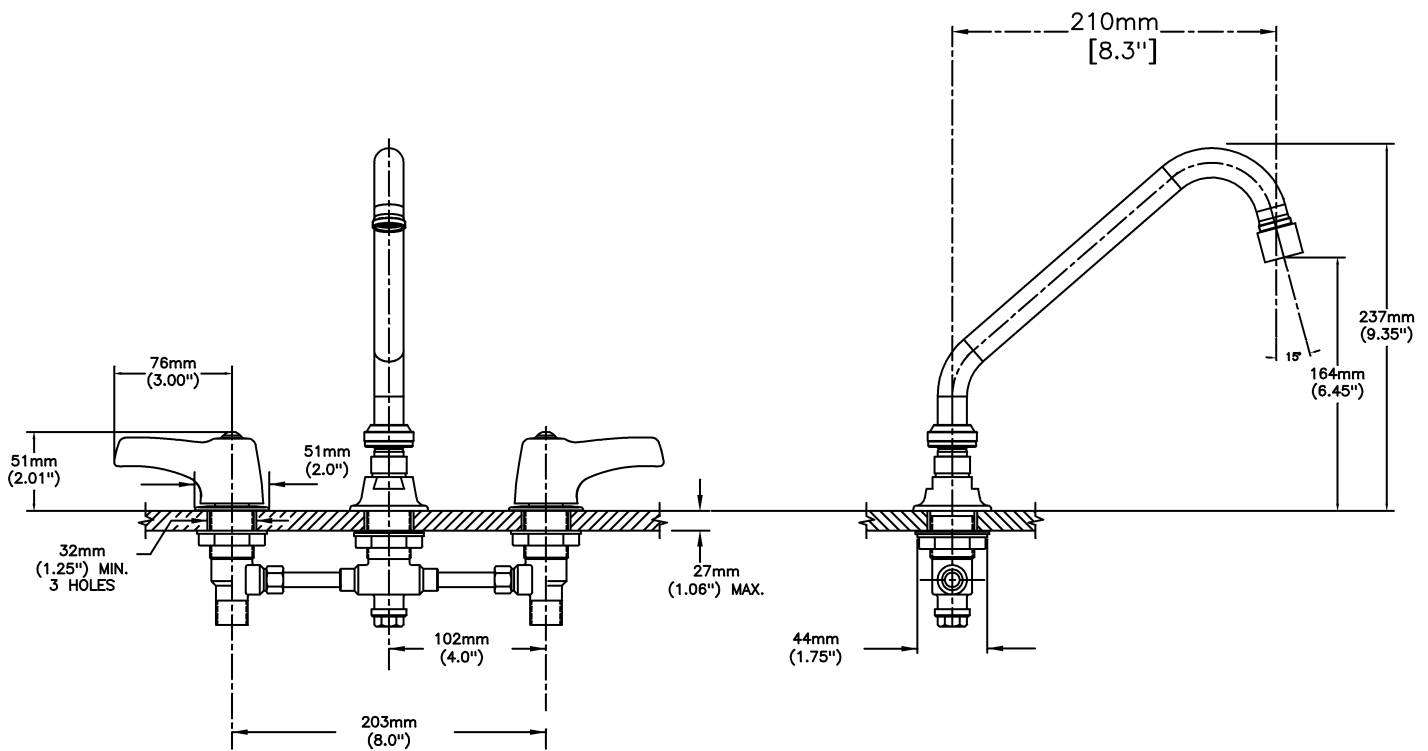

Sink Faucet Deckmount

8" deck LESS hose and spray - CER-TECK® ceramic structures

Model No: 27C2233

COMPLIES WITH:

- CSA certified
- Complies to ASME A112.18.1/CSA B125.1
- Verified compliant with 0.25% weighted average Pb content regulations
- CSA certified.
- Complies to ASME A112.18.1/CSA B125.1
- Handles No. 2, 3, 4, and 5 Indicates compliance to ICC/ANSI A117.1
- (Contact Delta Representative for State and/or Local Approvals)

NOTES:

27T2 - 8" Deck LESS hose and spray - TUF-TECK® compression structures

SPECIFICATION:

- Below deckmount sink faucet
- 203 mm (8") centers, two handle
- Polished chrome plated finish
- Cast brass bodies
- Metal hold-down package
- CER-TECK® 1/4 turn ceramic structures
- CER-TECK® ceramic structures
- Spout#: 2 - 203mm (8") Tubular Swing Spout(S5)
- Outlet#: 3 - Vandal Resistant Aerator Outlet- 1.5 GPM (5.7 L/min) Flow Rate at 60 psi- pressure compensating
- Handle#: 3 - 76 mm (3") Lever Blade Handles-ADA Compliant-Metal-Color indexed-Vandal Resistant (VR) screws

OPERATION:

- Not Available

(Dimensional drawing on following page)

Delta reserves the right (1) to make changes to specifications and materials, and (2) to change or discontinue models, both without notice or obligation. Dimensions are for reference. Measurement may vary plus or minus 6mm(0.25"). Mounting locations are suggested only. Check with local codes for requirements in your area. This spec was produced July 09, 2021.

INLET FOR 3/8" OR 1/2" FLEXIBLE RISER
OR 1/2-14 NPSM COUPLING NUT (NOT SUPPLIED)

Delta reserves the right (1) to make changes to specifications and materials, and (2) to change or discontinue models, both without notice or obligation. Dimensions are for reference. Measurement may vary plus or minus 6mm(0.25"). Mounting locations are suggested only. Check with local codes for requirements in your area. This spec was produced July 09, 2021.