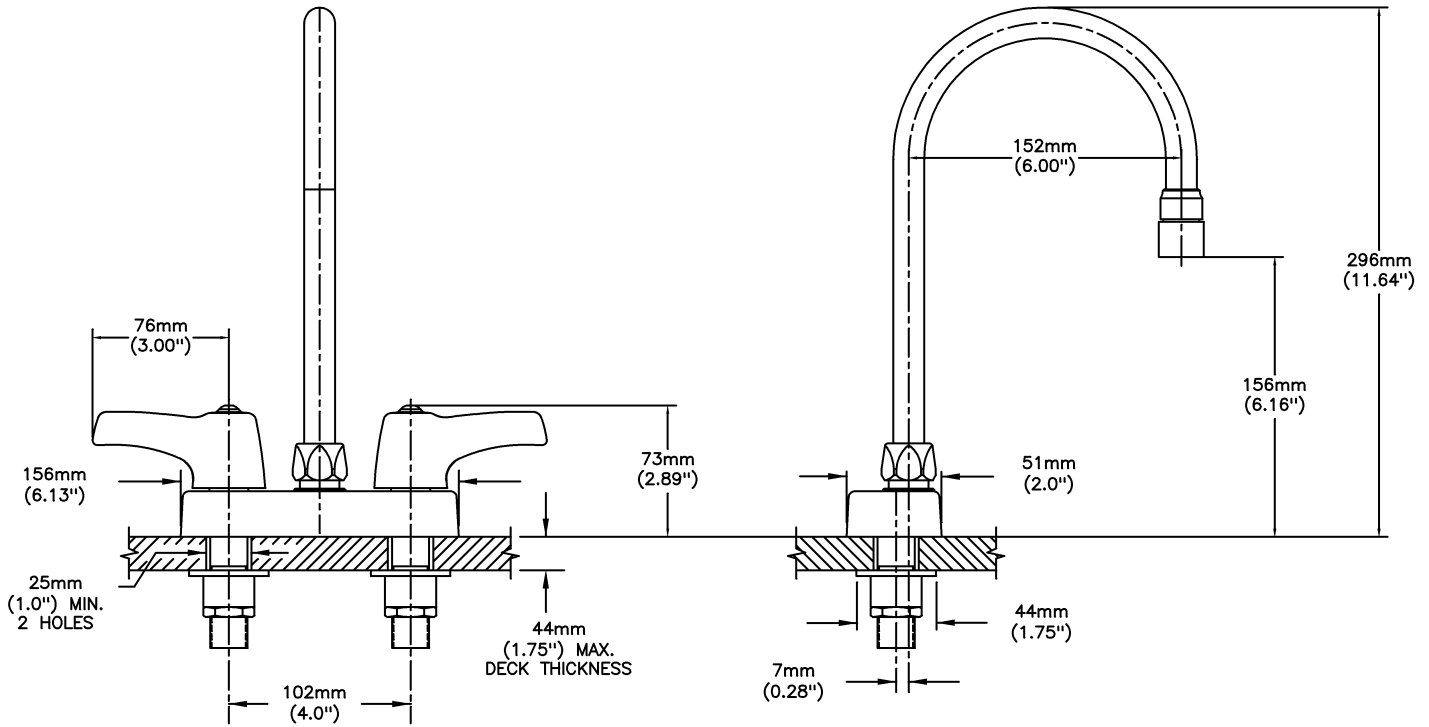

Lavatory Faucets

4" deck LESS pop-up - CER-TECK® ceramic structures

Model No: 27C4953

COMPLIES WITH:

- Verified compliant with 0.25% weighted average Pb content regulations
- CSA certified.
- Complies to ASME A112.18.1/CSA B125.1
- (Contact Delta Representative for State and/or Local Approvals)

NOTES:

27T4 - 4" deck LESS pop-up -TUF-TECK® compression structures

SPECIFICATION:

- HEAVY DUTY CAST BRASS sink faucet
- 102mm (4") centers, two handle
- Polished chrome plated finish
- CER-TECK® ceramic structures
- Metal hold-down package
- Spout#: 9 - Gooseneck spout-6.0" spout reach - 10.4" height (unmounted)- Standard rigid/swivel field installation unless LS Limited swing option selected- Vandal resistant .090" wall thickness-(R4)
- Outlet#: 5 - Vandal Resistant 0.5gpm (1.9 L/min) Non-Aerating Spray Outlet
- Handle#: 3 - 76 mm (3") Lever Blade Handles-ADA Compliant-Metal-Color indexed-Vandal Resistant screws

OPERATION:

- Not Available

(Dimensional drawing on following page)

Delta reserves the right (1) to make changes to specifications and materials, and (2) to change or discontinue models, both without notice or obligation. Dimensions are for reference. Measurement may vary plus or minus 6mm(0.25"). Mounting locations are suggested only. Check with local codes for requirements in your area. This spec was produced July 13, 2021.

INLET FOR 3/8" OR 1/2" FLEXIBLE RISER
OR 1/2-14 NPSM COUPLING NUT (NOT SUPPLIED)

Delta reserves the right (1) to make changes to specifications and materials, and (2) to change or discontinue models, both without notice or obligation. Dimensions are for reference. Measurement may vary plus or minus 6mm(0.25"). Mounting locations are suggested only. Check with local codes for requirements in your area. This spec was produced July 13, 2021.