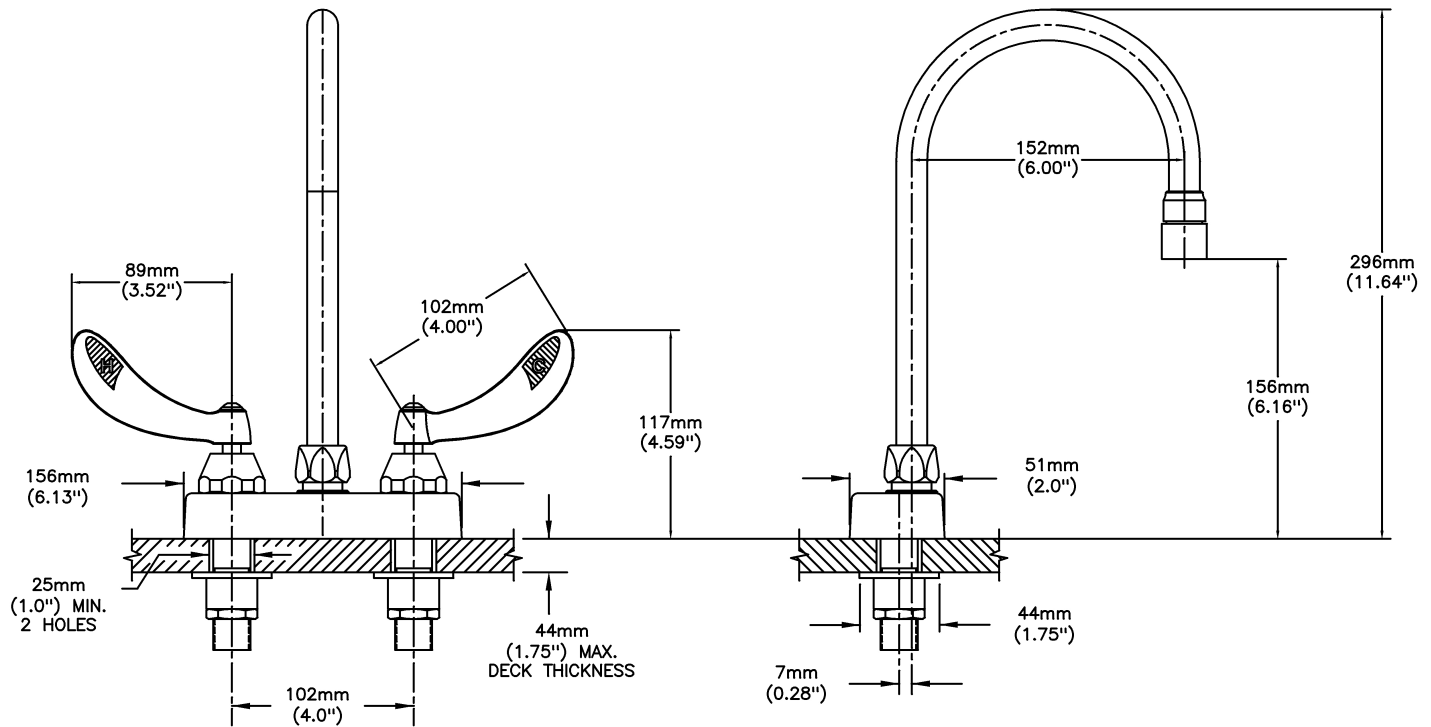

Lavatory Faucets

4" deck LESS pop-up - CER-TECK® ceramic structures

Model No: 27C4944-TI

COMPLIES WITH:

- Verified compliant with 0.25% weighted average Pb content regulations
- CSA certified.
- Complies to ASME A112.18.1/CSA B125.1
- Outlet options 2, 3, 4 and 7 are EPA WaterSense listed
- (Contact Delta Representative for State and/or Local Approvals)

SPECIFICATION:

- HEAVY DUTY CAST BRASS sink faucet
- 102mm (4") centers, two handle
- Polished chrome plated finish
- CER-TECK® ceramic structures
- Metal hold-down package
- Spout#: 9 - Gooseneck spout-6.0" spout reach - 10.4" height (unmounted)- Standard rigid/swivel field installation unless LS Limited swing option selected- Vandal resistant .090" wall thickness-(R4)
- Outlet#: 4 - Standard 1.5 GPM (5.7 L/Min) Flow Control Aerator
- Handle#: 4 - 102 mm (4") Blade Handles- ADA Compliant-Sanitary Hoods- Metal-Color indexed-Vandal resistant screws
- Handle Temperature Indicators

OPERATION:

- Not Available

(Dimensional drawing on following page)

Delta reserves the right (1) to make changes to specifications and materials, and (2) to change or discontinue models, both without notice or obligation. Dimensions are for reference. Measurement may vary plus or minus 6mm(0.25"). Mounting locations are suggested only. Check with local codes for requirements in your area. This spec was produced November 23, 2016.

INLET FOR 3/8" OR 1/2" FLEXIBLE RISER
OR 1/2-14 NPSM COUPLING NUT (NOT SUPPLIED)

Delta reserves the right (1) to make changes to specifications and materials, and (2) to change or discontinue models, both without notice or obligation. Dimensions are for reference. Measurement may vary plus or minus 6mm(0.25"). Mounting locations are suggested only. Check with local codes for requirements in your area. This spec was produced November 23, 2016.