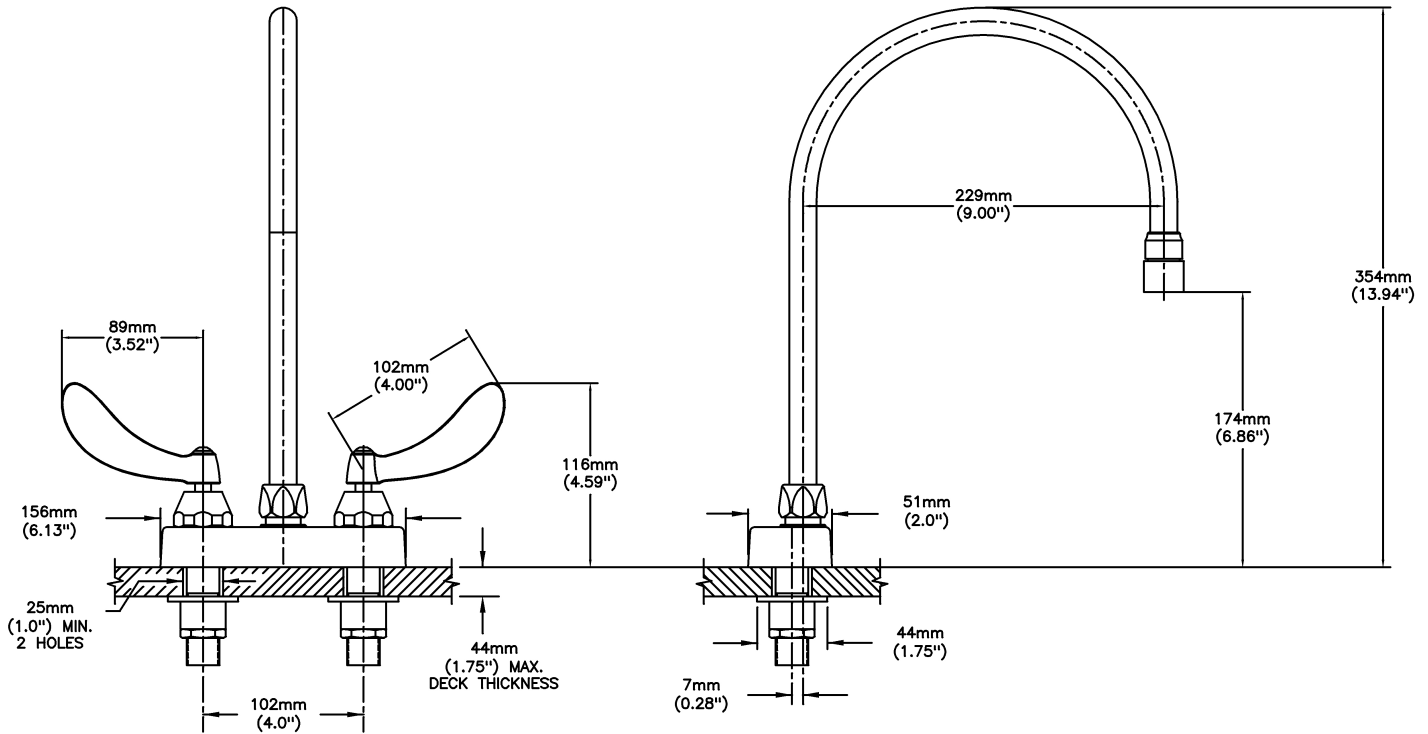

Lavatory Faucets

4" deck LESS pop-up - CER-TECK® ceramic structures

Model No: 27C4934-R7

COMPLIES WITH:

- Verified compliant with 0.25% weighted average Pb content regulations
- CSA certified.
- Complies to ASME A112.18.1/CSA B125.1
- Outlet options 2 and 7 are EPA WaterSense listed
- (Contact Delta Representative for State and/or Local Approvals)

NOTES:

27T4 - 4" deck LESS pop-up -TUF-TECK® compression structures

SPECIFICATION:

- HEAVY DUTY CAST BRASS sink faucet
- 102mm (4") centers, two handle
- Polished chrome plated finish
- CER-TECK® ceramic structures
- Metal hold-down package
- Spout: R7 - Gooseneck spout-9.0" spout reach -12.7" height(unmounted)- Standard rigid/swivel field installation unless LS Limited swing option selected-Vandal resistant.090" wall thickness
- Outlet#: 3 - Vandal Resistant 1.5 gpm (5.7L/min) Flow Control Aerator
- Handle#: 4 - 102 mm (4") Blade Handles- ADA Compliant-Sanitary Hoods-Metal-Color indexed-Vandal resistant screws

OPERATION:

- Not Available

(Dimensional drawing on following page)

Delta reserves the right (1) to make changes to specifications and materials, and (2) to change or discontinue models, both without notice or obligation. Dimensions are for reference. Measurement may vary plus or minus 6mm(0.25"). Mounting locations are suggested only. Check with local codes for requirements in your area. This spec was produced July 13, 2021.

INLET FOR 3/8" OR 1/2" FLEXIBLE RISER
OR 1/2-14 NPSM COUPLING NUT (NOT SUPPLIED)

Delta reserves the right (1) to make changes to specifications and materials, and (2) to change or discontinue models, both without notice or obligation. Dimensions are for reference. Measurement may vary plus or minus 6mm(0.25"). Mounting locations are suggested only. Check with local codes for requirements in your area. This spec was produced July 13, 2021.