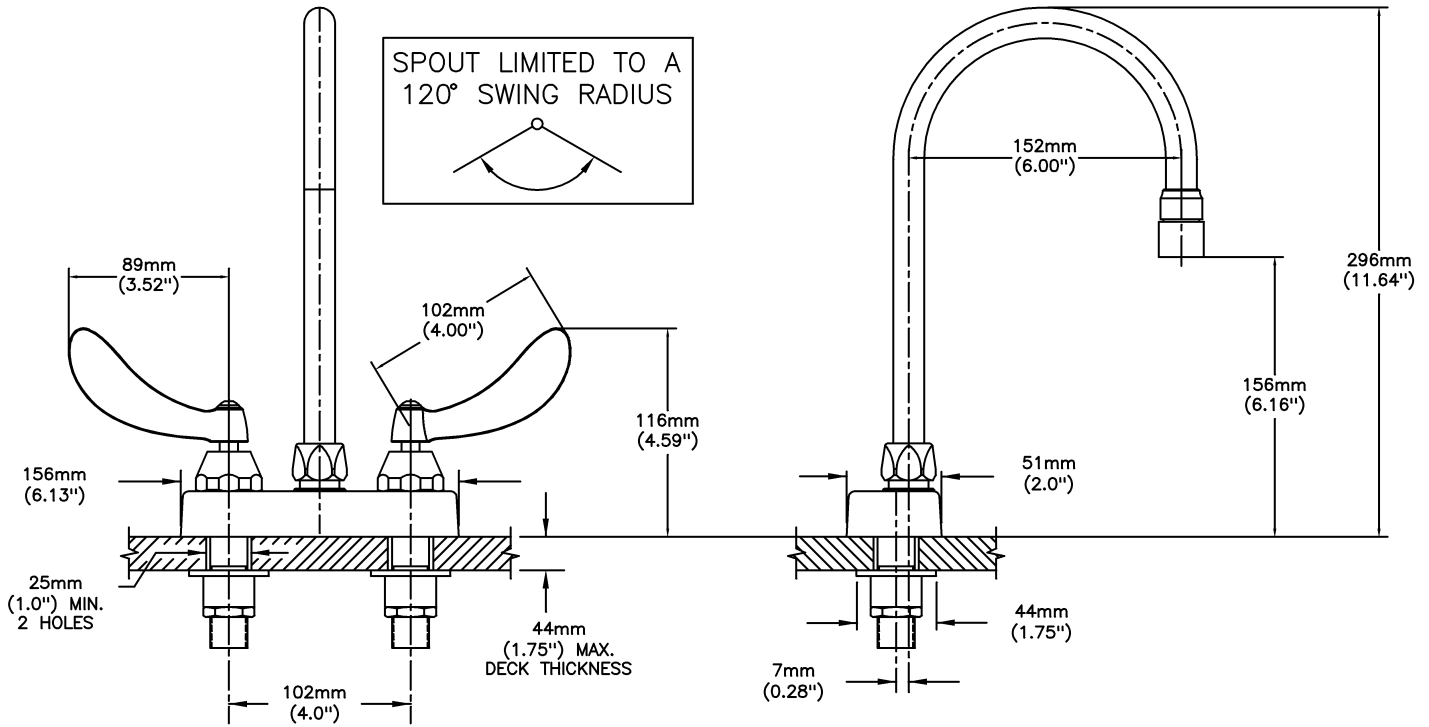

Lavatory Faucets

4" deck LESS pop-up - CER-TECK® ceramic structures

Model No: 27C4934-LS

COMPLIES WITH:

- Verified compliant with 0.25% weighted average Pb content regulations
- CSA certified.
- Complies to ASME A112.18.1/CSA B125.1
- Outlet options 2 and 7 are EPA WaterSense listed
- (Contact Delta Representative for State and/or Local Approvals)

NOTES:

27T4 - 4" deck LESS pop-up -TUF-TECK® compression structures

SPECIFICATION:

- HEAVY DUTY CAST BRASS sink faucet
- 102mm (4") centers, two handle
- Polished chrome plated finish
- CER-TECK® ceramic structures
- Metal hold-down package
- Spout#: 9 - Gooseneck spout-6.0" spout reach - 10.4" height (unmounted)- Standard rigid/swivel field installation unless LS Limited swing option selected- Vandal resistant .090" wall thickness-(R4)
- Outlet#: 3 - Vandal Resistant 1.5 gpm (5.7L/min) Flow Control Aerator
- Handle#: 4 - 102 mm (4") Blade Handles- ADA Compliant-Sanitary Hoods- Metal-Color indexed-Vandal resistant screws
- 120 degrees limited swing of spout (LS)

OPERATION:

- Not Available

(Dimensional drawing on following page)

Delta reserves the right (1) to make changes to specifications and materials, and (2) to change or discontinue models, both without notice or obligation. Dimensions are for reference. Measurement may vary plus or minus 6mm(0.25"). Mounting locations are suggested only. Check with local codes for requirements in your area. This spec was produced July 13, 2021.

INLET FOR 3/8" OR 1/2" FLEXIBLE RISER
OR 1/2-14 NPSM COUPLING NUT (NOT SUPPLIED)

Delta reserves the right (1) to make changes to specifications and materials, and (2) to change or discontinue models, both without notice or obligation. Dimensions are for reference. Measurement may vary plus or minus 6mm(0.25"). Mounting locations are suggested only. Check with local codes for requirements in your area. This spec was produced July 13, 2021.