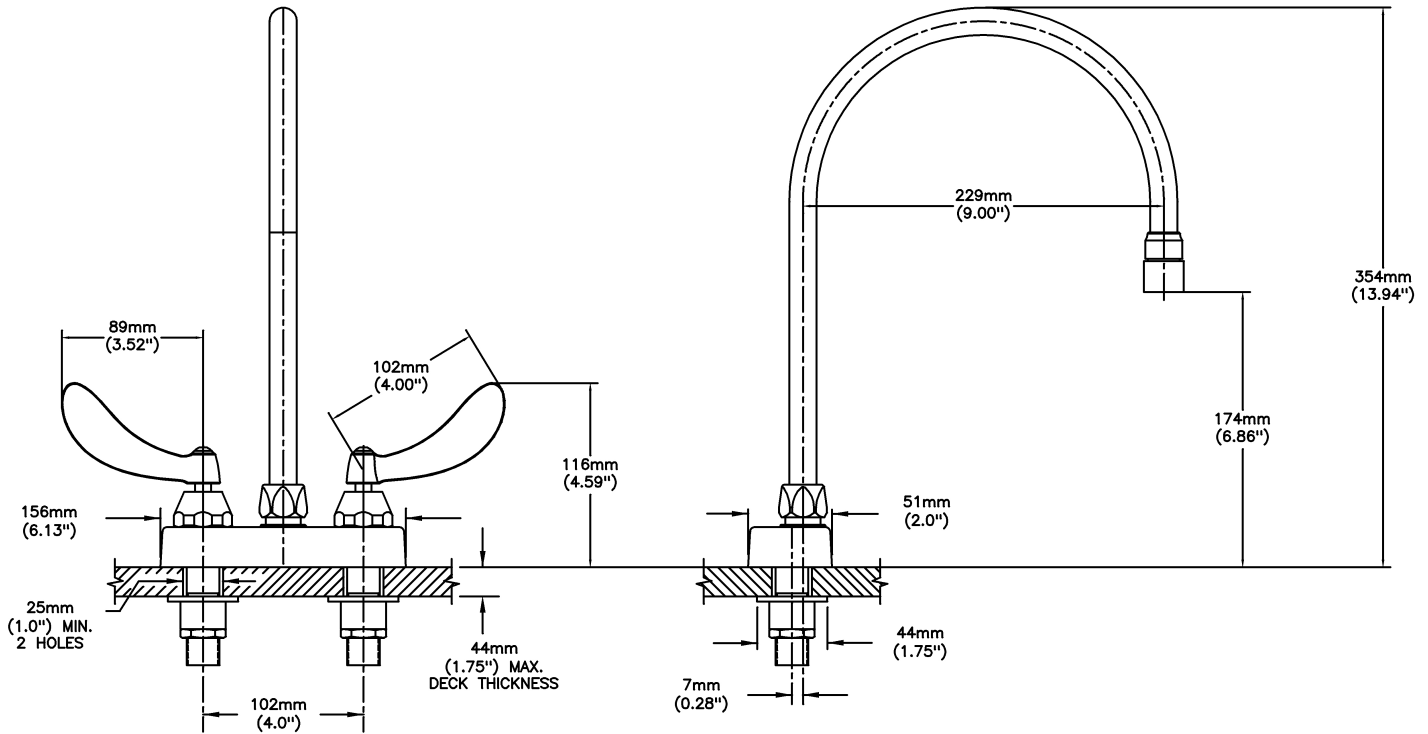

#### SPECIFICATION:

- HEAVY DUTY CAST BRASS sink faucet
- 102mm (4") centers, two handle
- Polished chrome plated finish
- CER-TECK® ceramic structures
- Metal hold-down package
- Spout: R7 - Gooseneck spout-9.0" spout reach -12.7" height(unmounted)- Standard rigid/swivel field installation unless LS Limited swing option selected-Vandal resistant.090" wall thickness
- Outlet#: 2 - Vandal Resistant 1.5 GPM (5.7 L/Min) Laminar w/Agion® Antimicrobial
- Handle#: 4 - 102 mm (4") Blade Handles- ADA Compliant-Sanitary Hoods- Metal-Color indexed-Vandal resistant screws

#### OPERATION:

- Not Available

***(Dimensional drawing on following page)***

Delta reserves the right (1) to make changes to specifications and materials, and (2) to change or discontinue models, both without notice or obligation. Dimensions are for reference. Measurement may vary plus or minus 6mm(0.25"). Mounting locations are suggested only. Check with local codes for requirements in your area. This spec was produced April 23, 2021.

INLET FOR 3/8" OR 1/2" FLEXIBLE RISER  
OR 1/2-14 NPSM COUPLING NUT (NOT SUPPLIED)

Delta reserves the right (1) to make changes to specifications and materials, and (2) to change or discontinue models, both without notice or obligation. Dimensions are for reference. Measurement may vary plus or minus 6mm(0.25"). Mounting locations are suggested only. Check with local codes for requirements in your area. This spec was produced April 23, 2021.