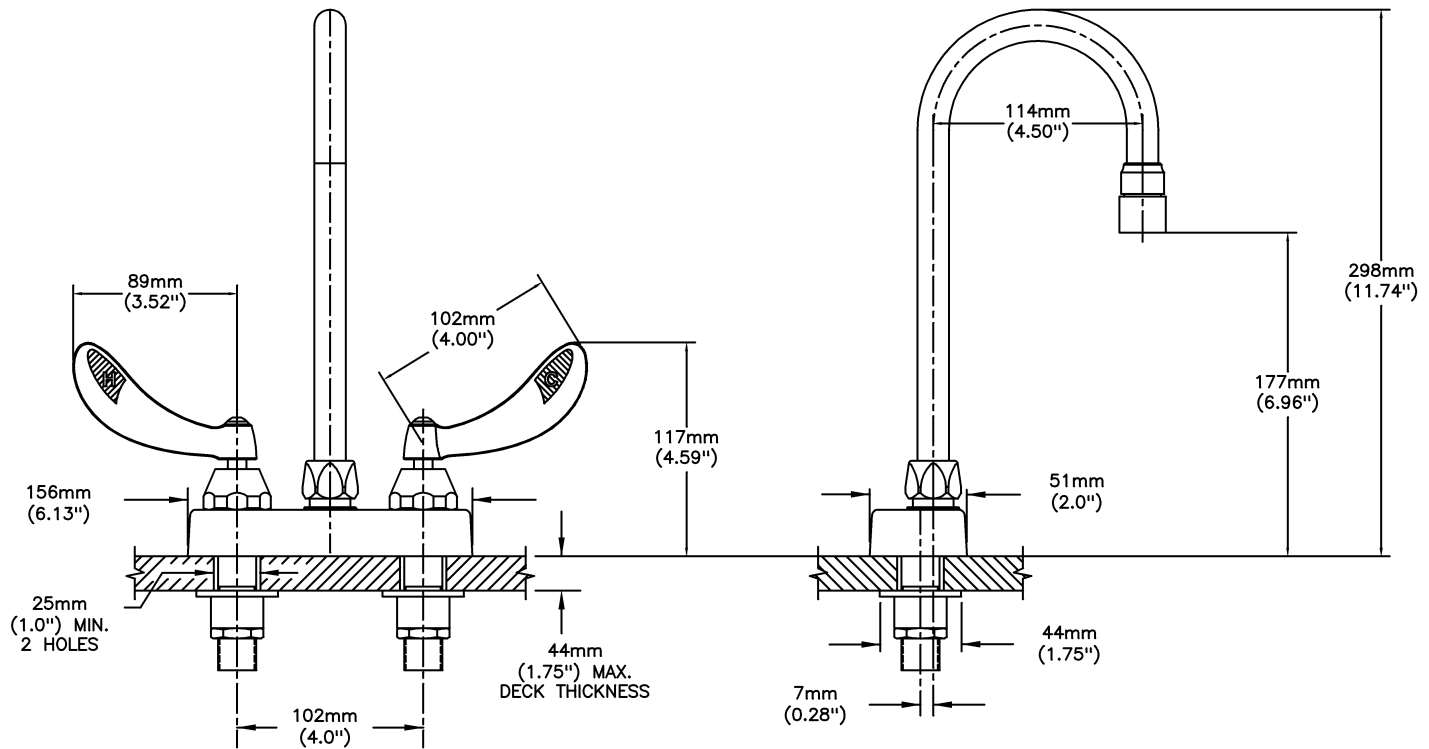

Lavatory Faucets

4" deck LESS pop-up - CER-TECK® ceramic structures

Model No: 27C4844-TI

COMPLIES WITH:

- Verified compliant with 0.25% weighted average Pb content regulations
- CSA certified.
- Complies to ASME A112.18.1/CSA B125.1
- Outlet options 2, 3, 4 and 7 are EPA WaterSense listed
- (Contact Delta Representative for State and/or Local Approvals)

NOTES:

27T4 - 4" deck LESS pop-up -TUF-TECK® compression structures

SPECIFICATION:

- HEAVY DUTY CAST BRASS sink faucet
- 102mm (4") centers, two handle
- Polished chrome plated finish
- CER-TECK® ceramic structures
- Metal hold-down package
- Spout#: 8 - Gooseneck spout-4.5" spout reach -Standard rigid/swivel field installation-Vandal resistant .090" wall thickness(R2)
- Outlet#: 4 - Standard 1.5 GPM (5.7 L/Min) Flow Control Aerator
- Handle#: 4 - 102 mm (4") Blade Handles- ADA Compliant-Sanitary Hoods-Metal-Color indexed-Vandal resistant screws
- Handle Temperature Indicators

OPERATION:

- Not Available

(Dimensional drawing on following page)

Delta reserves the right (1) to make changes to specifications and materials, and (2) to change or discontinue models, both without notice or obligation. Dimensions are for reference. Measurement may vary plus or minus 6mm(0.25"). Mounting locations are suggested only. Check with local codes for requirements in your area. This spec was produced June 11, 2021.

INLET FOR 3/8" OR 1/2" FLEXIBLE RISER
OR 1/2-14 NPSM COUPLING NUT (NOT SUPPLIED)

Delta reserves the right (1) to make changes to specifications and materials, and (2) to change or discontinue models, both without notice or obligation. Dimensions are for reference. Measurement may vary plus or minus 6mm(0.25"). Mounting locations are suggested only. Check with local codes for requirements in your area. This spec was produced June 11, 2021.