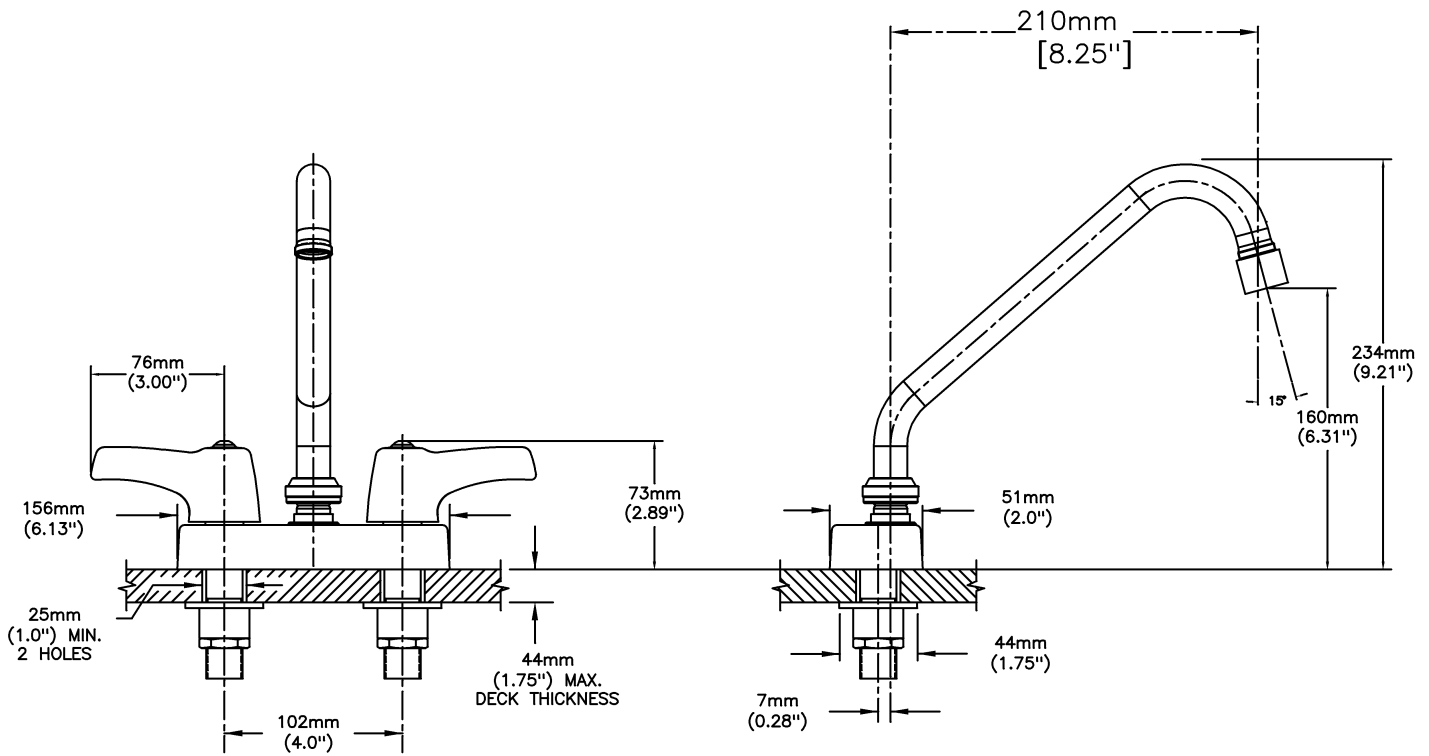

#### SPECIFICATION:

- HEAVY DUTY CAST BRASS sink faucet
- 102mm (4") centers, two handle
- Polished chrome plated finish
- CER-TECK® ceramic structures
- Metal hold-down package
- Spout#: 2 - 203mm (8") Tubular Swing Spout(S5)
- Outlet#: 2 - Vandal Resistant 1.5 GPM (5.7 L/Min) Laminar w/Agion® Antimicrobial
- Handle#: 3 - 76 mm (3") Lever Blade Handles-ADA Compliant-Metal-Color indexed-Vandal Resistant screws

#### OPERATION:

- Not Available

***(Dimensional drawing on following page)***

Delta reserves the right (1) to make changes to specifications and materials, and (2) to change or discontinue models, both without notice or obligation. Dimensions are for reference. Measurement may vary plus or minus 6mm(0.25"). Mounting locations are suggested only. Check with local codes for requirements in your area. This spec was produced April 13, 2021.

INLET FOR 3/8" OR 1/2" FLEXIBLE RISER  
OR 1/2-14 NPSM COUPLING NUT (NOT SUPPLIED)

Delta reserves the right (1) to make changes to specifications and materials, and (2) to change or discontinue models, both without notice or obligation. Dimensions are for reference. Measurement may vary plus or minus 6mm(0.25"). Mounting locations are suggested only. Check with local codes for requirements in your area. This spec was produced April 13, 2021.