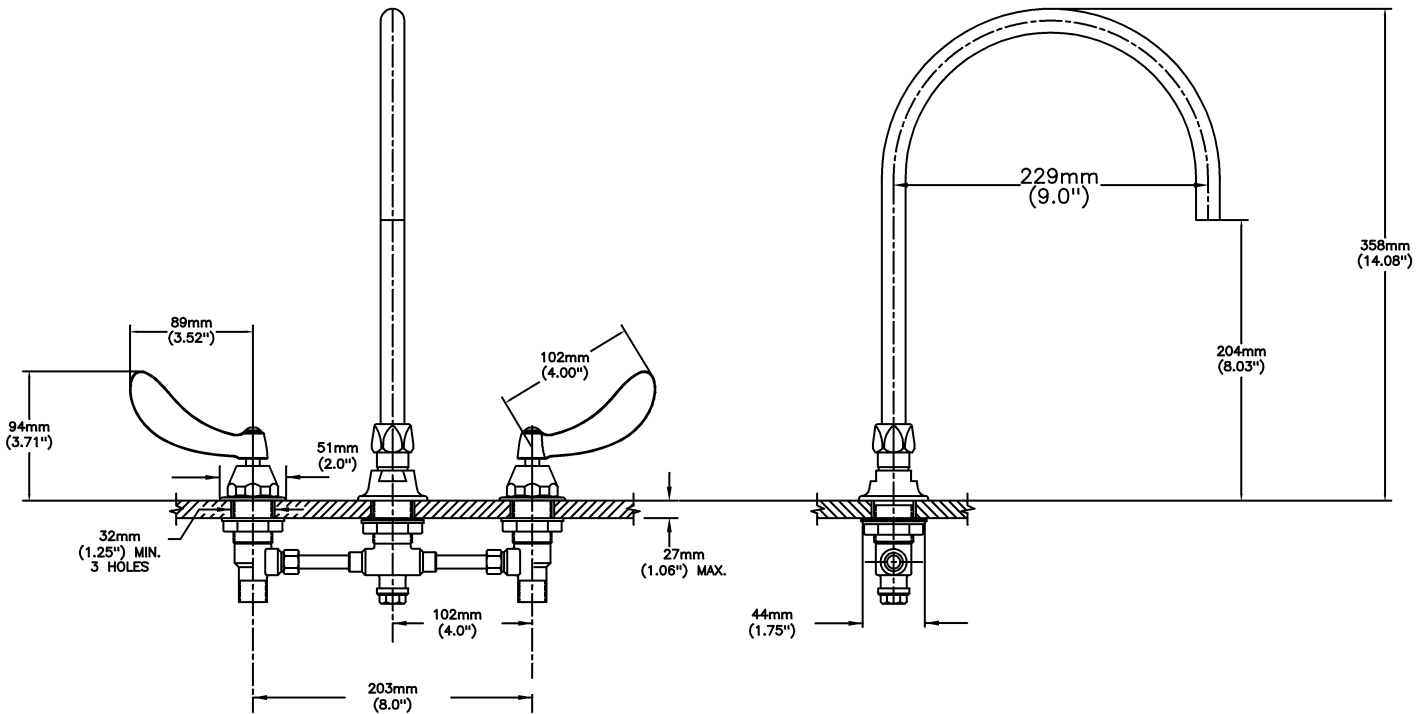

#### SPECIFICATION:

- Below deckmount sink faucet
- 203 mm (8") centers, two handle
- Polished chrome plated finish
- Cast brass bodies
- Metal hold-down package
- CER-TECK® 1/4 turn ceramic structures
- CER-TECK® ceramic structures
- Spout: R7 - Smooth End Gooseneck-9.0" spout reach -12.7" height (unmounted)-Standard rigid/swivel field installation unless LS Limited swing option selected-Vandal resistant .090" wall thickness
- Outlet#: 7 - Smooth Spout End with Laminar Flow Control in Spout Base - 1.0 GPM (3.8L/min)
- Handle#: 4 - 102 mm (4") Blade Handles- ADA Compliant-Sanitary Hoods-Metal-Color indexed-Vandal resistant screws

#### OPERATION:

- Not Available

***(Dimensional drawing on following page)***

Delta reserves the right (1) to make changes to specifications and materials, and (2) to change or discontinue models, both without notice or obligation. Dimensions are for reference. Measurement may vary plus or minus 6mm(0.25"). Mounting locations are suggested only. Check with local codes for requirements in your area. This spec was produced July 13, 2021.

INLET FOR 3/8" OR 1/2" FLEXIBLE RISER  
OR 1/2-14 NPSM COUPLING NUT (NOT SUPPLIED)

Delta reserves the right (1) to make changes to specifications and materials, and (2) to change or discontinue models, both without notice or obligation. Dimensions are for reference. Measurement may vary plus or minus 6mm(0.25"). Mounting locations are suggested only. Check with local codes for requirements in your area. This spec was produced July 13, 2021.