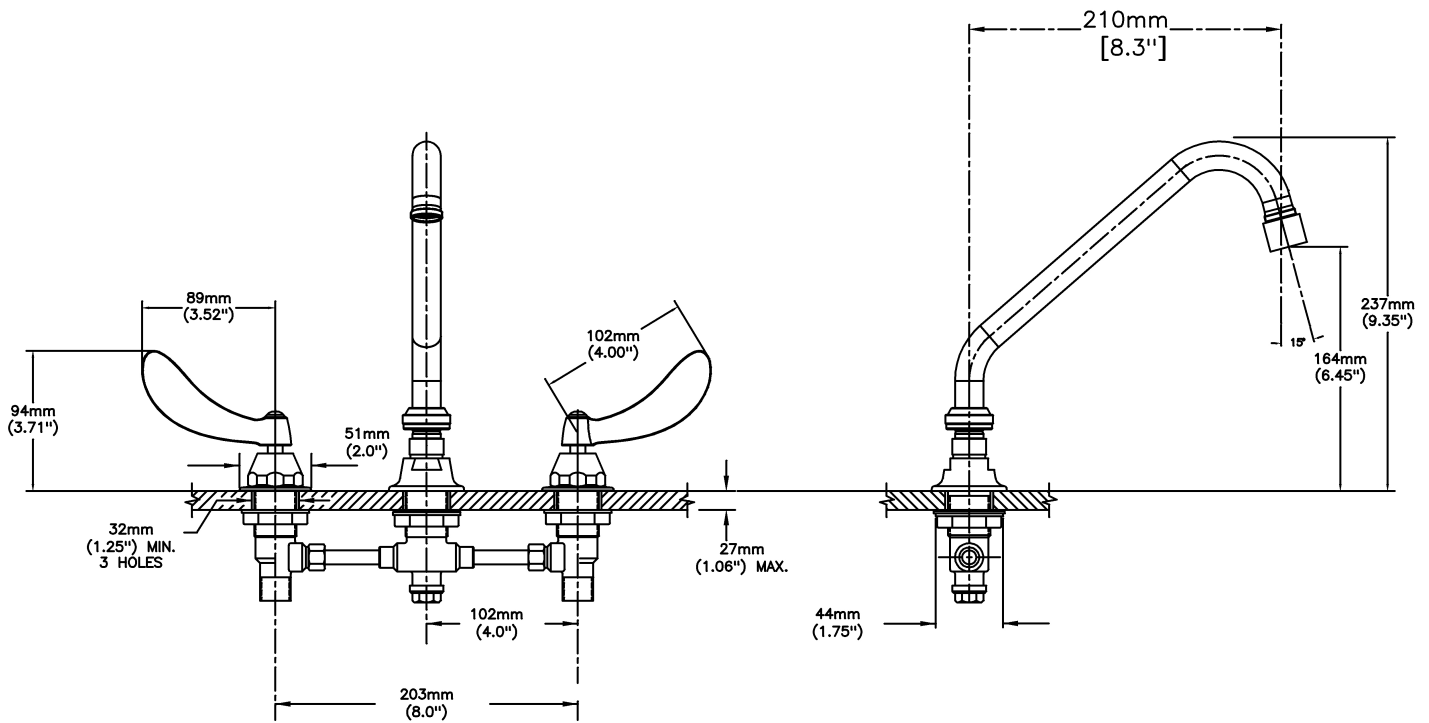

Sink Faucet Deckmount

8" deck LESS hose and spray - CER-TECK® ceramic structures

Model No: 27C2234

COMPLIES WITH:

- CSA certified
- Complies to ASME A112.18.1/CSA B125.1
- Verified compliant with 0.25% weighted average Pb content regulations
- CSA certified.
- Complies to ASME A112.18.1/CSA B125.1
- Handles No. 2, 3, 4, and 5 Indicates compliance to ICC/ANSI A117.1
- (Contact Delta Representative for State and/or Local Approvals)

NOTES:

27T2 - 8" Deck LESS hose and spray - TUF-TECK® compression structures

SPECIFICATION:

- Below deckmount sink faucet
- 203 mm (8") centers, two handle
- Polished chrome plated finish
- Cast brass bodies
- Metal hold-down package
- CER-TECK® 1/4 turn ceramic structures
- CER-TECK® ceramic structures
- Spout#: 2 - 203mm (8") Tubular Swing Spout(S5)
- Outlet#: 3 - Vandal Resistant Aerator Outlet- 1.5 GPM (5.7 L/min) Flow Rate at 60 psi- pressure compensating
- Handle#: 4 - 102 mm (4") Blade Handles- ADA Compliant-Sanitary Hoods- Metal-Color indexed-Vandal resistant screws

OPERATION:

- Not Available

(Dimensional drawing on following page)

Delta reserves the right (1) to make changes to specifications and materials, and (2) to change or discontinue models, both without notice or obligation. Dimensions are for reference. Measurement may vary plus or minus 6mm(0.25"). Mounting locations are suggested only. Check with local codes for requirements in your area. This spec was produced June 08, 2021.

INLET FOR 3/8" OR 1/2" FLEXIBLE RISER
OR 1/2-14 NPSM COUPLING NUT (NOT SUPPLIED)

Delta reserves the right (1) to make changes to specifications and materials, and (2) to change or discontinue models, both without notice or obligation. Dimensions are for reference. Measurement may vary plus or minus 6mm(0.25"). Mounting locations are suggested only. Check with local codes for requirements in your area. This spec was produced June 08, 2021.