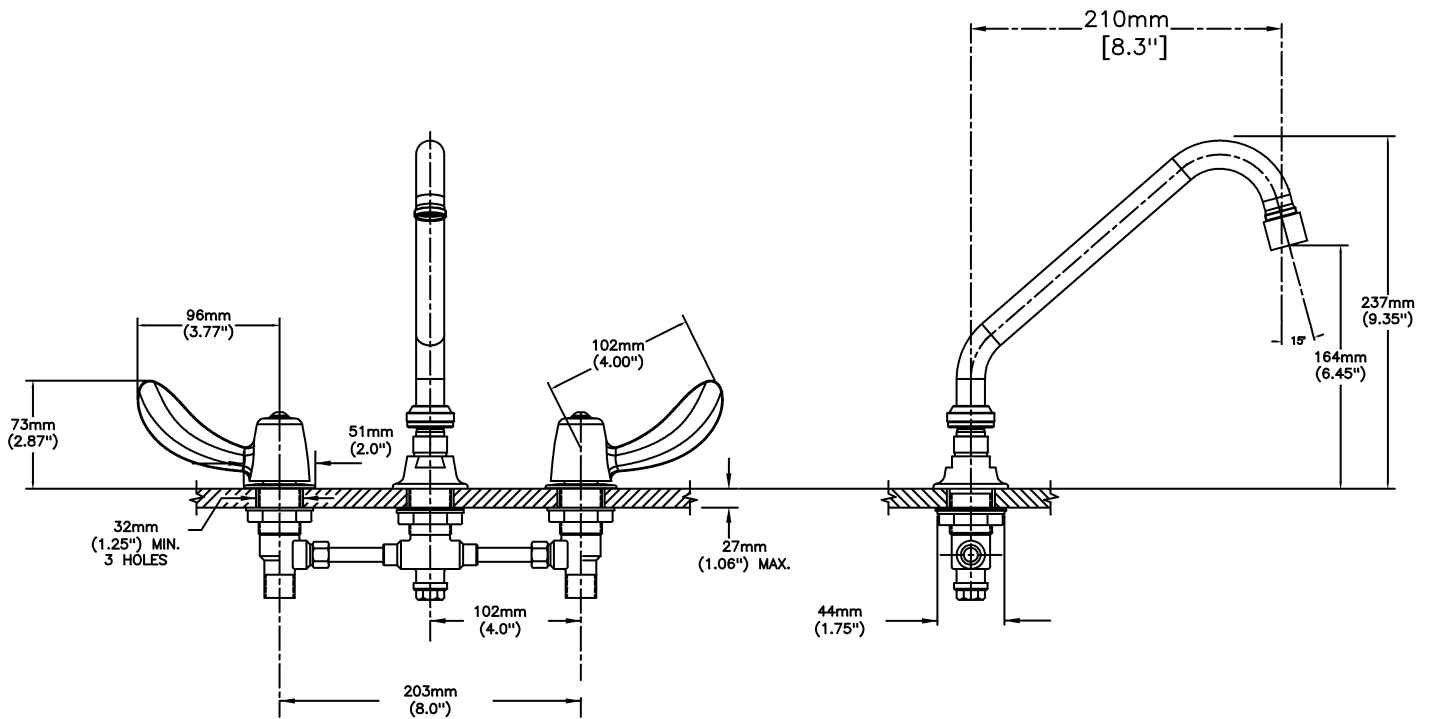

Sink Faucet Deckmount

8" deck LESS hose and spray - CER-TECK® ceramic structures

Model No: 27C2232

COMPLIES WITH:

- CSA certified
- Complies to ASME A112.18.1/CSA B125.1
- Verified compliant with 0.25% weighted average Pb content regulations
- CSA certified.
- Complies to ASME A112.18.1/CSA B125.1
- Handles No. 2, 3, 4, and 5 Indicates compliance to ICC/ANSI A117.1
- (Contact Delta Representative for State and/or Local Approvals)

NOTES:

27T2 - 8" Deck LESS hose and spray - TUF-TECK® compression structures

SPECIFICATION:

- Below deckmount sink faucet
- 203 mm (8") centers, two handle
- Polished chrome plated finish
- Cast brass bodies
- Metal hold-down package
- CER-TECK® 1/4 turn ceramic structures
- CER-TECK® ceramic structures
- Spout#: 2 - 203mm (8") Tubular Swing Spout(S5)
- Outlet#: 3 - Vandal Resistant Aerator Outlet- 1.5 GPM (5.7 L/min) Flow Rate at 60 psi- pressure compensating
- Handle#: 2 - 102 mm (4") Hooded Blade Handles-ADA compliant-Metal-Color indexed-Vandal resistant screws

OPERATION:

- Not Available

(Dimensional drawing on following page)

Delta reserves the right (1) to make changes to specifications and materials, and (2) to change or discontinue models, both without notice or obligation. Dimensions are for reference. Measurement may vary plus or minus 6mm(0.25"). Mounting locations are suggested only. Check with local codes for requirements in your area. This spec was produced July 07, 2021.

INLET FOR 3/8" OR 1/2" FLEXIBLE RISER
OR 1/2-14 NPSM COUPLING NUT (NOT SUPPLIED)

Delta reserves the right (1) to make changes to specifications and materials, and (2) to change or discontinue models, both without notice or obligation. Dimensions are for reference. Measurement may vary plus or minus 6mm(0.25"). Mounting locations are suggested only. Check with local codes for requirements in your area. This spec was produced July 07, 2021.