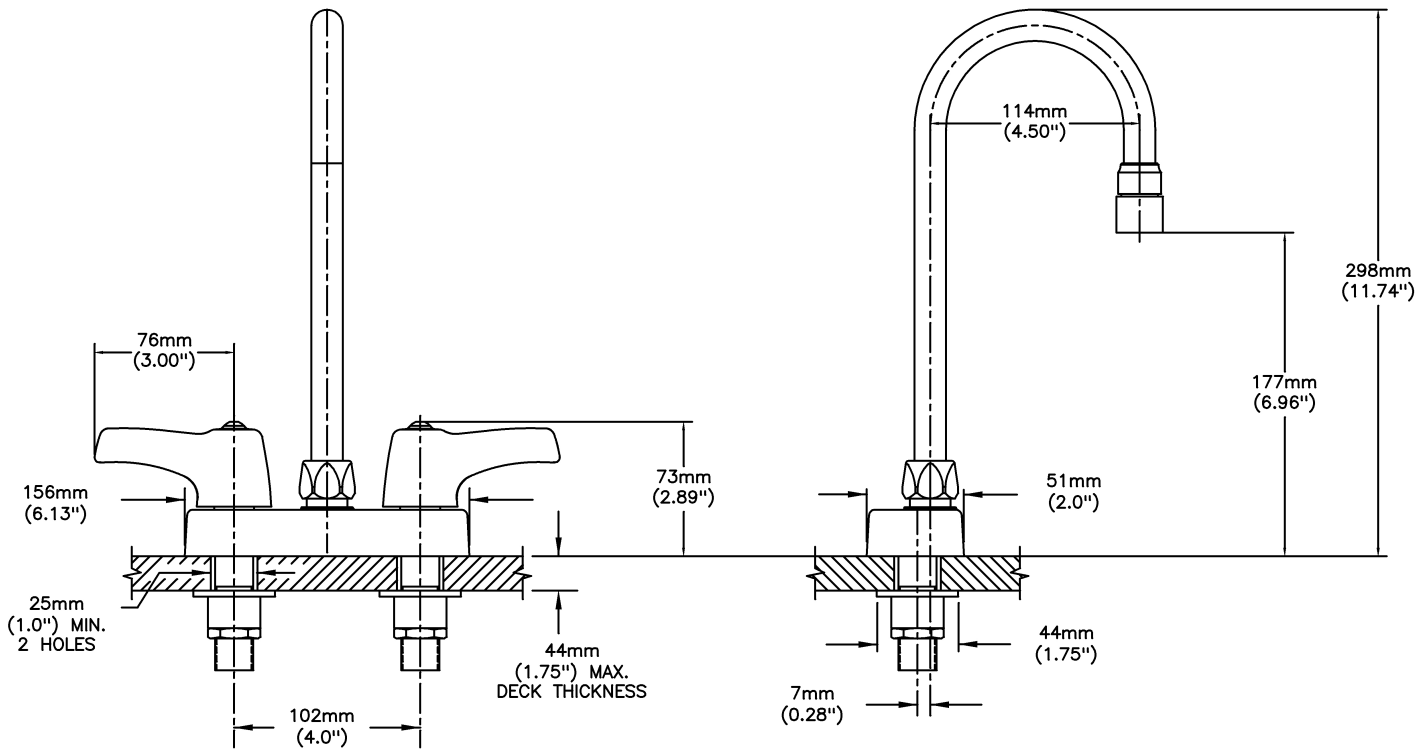

Lavatory Faucets

4" deck LESS pop-up - CER-TECK® ceramic structures

Model No: 27C4853

COMPLIES WITH:

- Verified compliant with 0.25% weighted average Pb content regulations
- CSA certified.
- Complies to ASME A112.18.1/CSA B125.1
- (Contact Delta Representative for State and/or Local Approvals)

NOTES:

27T4 - 4" deck LESS pop-up -TUF-TECK® compression structures

SPECIFICATION:

- HEAVY DUTY CAST BRASS sink faucet
- 102mm (4") centers, two handle
- Polished chrome plated finish
- CER-TECK® ceramic structures
- Metal hold-down package
- Spout#: 8 - Gooseneck spout-4.5" spout reach -Standard rigid/swivel field installation-Vandal resistant .090" wall thickness(R2)
- Outlet#: 5 - Vandal Resistant 0.5gpm (1.9 L/min) Non-Aerating Spray Outlet
- Handle#: 3 - 76 mm (3") Lever Blade Handles-ADA Compliant-Metal-Color indexed-Vandal Resistant screws

OPERATION:

- Not Available

(Dimensional drawing on following page)

Delta reserves the right (1) to make changes to specifications and materials, and (2) to change or discontinue models, both without notice or obligation. Dimensions are for reference. Measurement may vary plus or minus 6mm(0.25"). Mounting locations are suggested only. Check with local codes for requirements in your area. This spec was produced April 13, 2021.

INLET FOR 3/8" OR 1/2" FLEXIBLE RISER
OR 1/2-14 NPSM COUPLING NUT (NOT SUPPLIED)

Delta reserves the right (1) to make changes to specifications and materials, and (2) to change or discontinue models, both without notice or obligation. Dimensions are for reference. Measurement may vary plus or minus 6mm(0.25"). Mounting locations are suggested only. Check with local codes for requirements in your area. This spec was produced April 13, 2021.