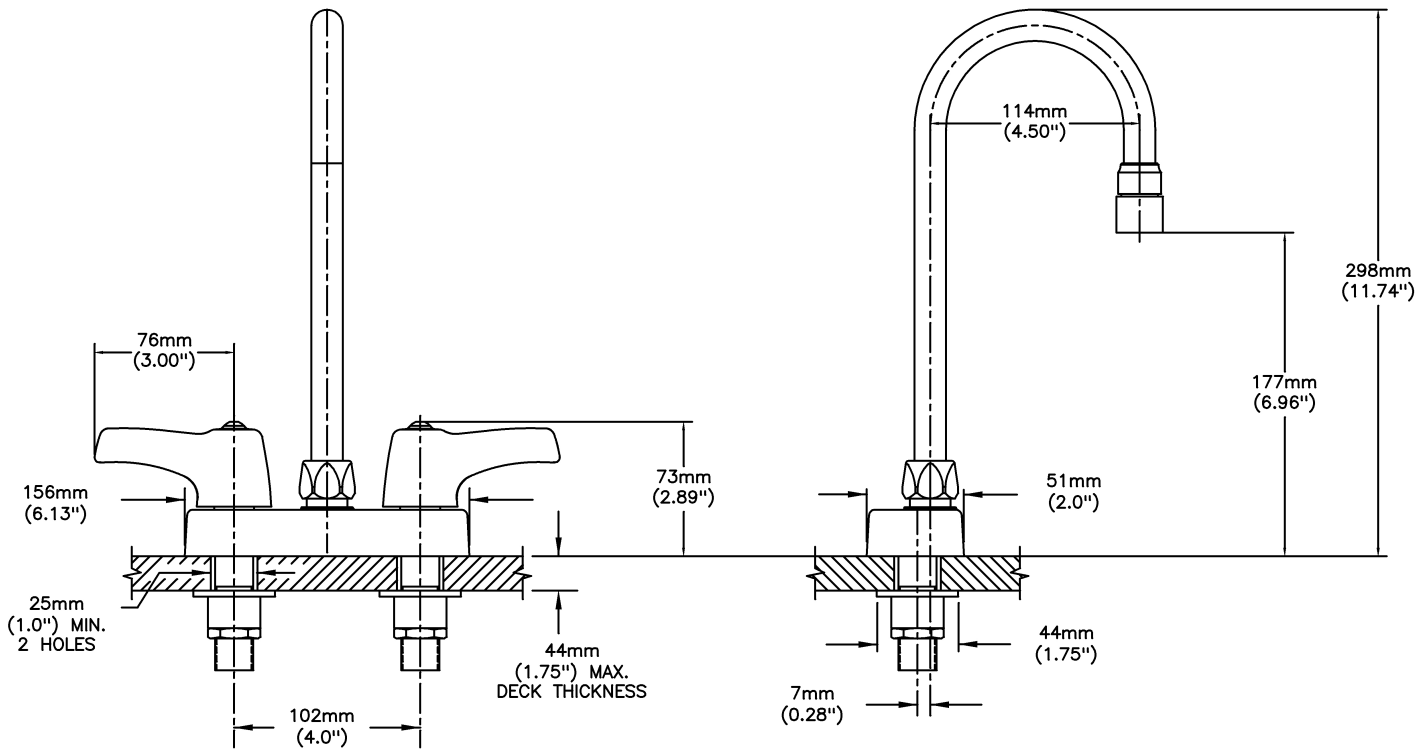

Lavatory Faucets

4" deck LESS pop-up - CER-TECK® ceramic structures

Model No: 27C4843

COMPLIES WITH:

- Verified compliant with 0.25% weighted average Pb content regulations
- CSA certified.
- Complies to ASME A112.18.1/CSA B125.1
- Outlet options 2, 3, 4 and 7 are EPA WaterSense listed
- (Contact Delta Representative for State and/or Local Approvals)

NOTES:

27T4 - 4" deck LESS pop-up -TUF-TECK® compression structures

SPECIFICATION:

- HEAVY DUTY CAST BRASS sink faucet
- 102mm (4") centers, two handle
- Polished chrome plated finish
- CER-TECK® ceramic structures
- Metal hold-down package
- Spout#: 8 - Gooseneck spout-4.5" spout reach -Standard rigid/swivel field installation-Vandal resistant .090" wall thickness(R2)
- Outlet#: 4 - Standard 1.5 GPM (5.7 L/Min) Flow Control Aerator
- Handle#: 3 - 76 mm (3") Lever Blade Handles-ADA Compliant-Metal-Color indexed-Vandal Resistant screws

OPERATION:

- Not Available

(Dimensional drawing on following page)

Delta reserves the right (1) to make changes to specifications and materials, and (2) to change or discontinue models, both without notice or obligation. Dimensions are for reference. Measurement may vary plus or minus 6mm(0.25"). Mounting locations are suggested only. Check with local codes for requirements in your area. This spec was produced April 19, 2021.

INLET FOR 3/8" OR 1/2" FLEXIBLE RISER
OR 1/2-14 NPSM COUPLING NUT (NOT SUPPLIED)

Delta reserves the right (1) to make changes to specifications and materials, and (2) to change or discontinue models, both without notice or obligation. Dimensions are for reference. Measurement may vary plus or minus 6mm(0.25"). Mounting locations are suggested only. Check with local codes for requirements in your area. This spec was produced April 19, 2021.