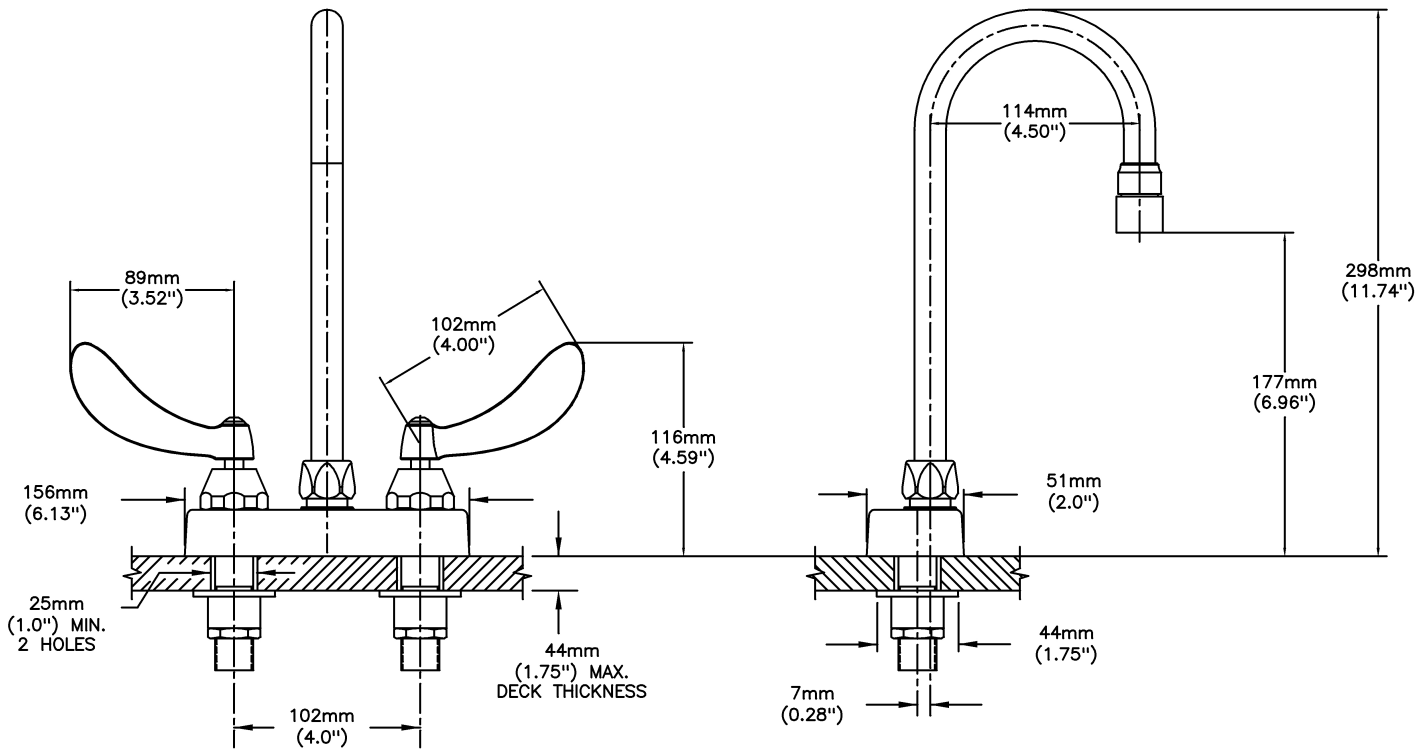

Lavatory Faucets

4" deck LESS pop-up - CER-TECK® ceramic structures

Model No: 27C4824

COMPLIES WITH:

- Verified compliant with 0.25% weighted average Pb content regulations
- CSA certified.
- Complies to ASME A112.18.1/CSA B125.1
- Outlet options 2 and 7 are EPA WaterSense listed
- (Contact Delta Representative for State and/or Local Approvals)

NOTES:

27T4 - 4" deck LESS pop-up -TUF-TECK® compression structures

SPECIFICATION:

- HEAVY DUTY CAST BRASS sink faucet
- 102mm (4") centers, two handle
- Polished chrome plated finish
- CER-TECK® ceramic structures
- Metal hold-down package
- Spout#: 8 - Gooseneck spout-4.5" spout reach -Standard rigid/swivel field installation-Vandal resistant .090" wall thickness(R2)
- Outlet#: 2 - Vandal Resistant 1.5 GPM (5.7 L/Min) Laminar w/Agion® Antimicrobial
- Handle#: 4 - 102 mm (4") Blade Handles- ADA Compliant-Sanitary Hoods-Metal-Color indexed-Vandal resistant screws

OPERATION:

- Not Available

(Dimensional drawing on following page)

Delta reserves the right (1) to make changes to specifications and materials, and (2) to change or discontinue models, both without notice or obligation. Dimensions are for reference. Measurement may vary plus or minus 6mm(0.25"). Mounting locations are suggested only. Check with local codes for requirements in your area. This spec was produced April 22, 2021.

INLET FOR 3/8" OR 1/2" FLEXIBLE RISER
OR 1/2-14 NPSM COUPLING NUT (NOT SUPPLIED)

Delta reserves the right (1) to make changes to specifications and materials, and (2) to change or discontinue models, both without notice or obligation. Dimensions are for reference. Measurement may vary plus or minus 6mm(0.25"). Mounting locations are suggested only. Check with local codes for requirements in your area. This spec was produced April 22, 2021.