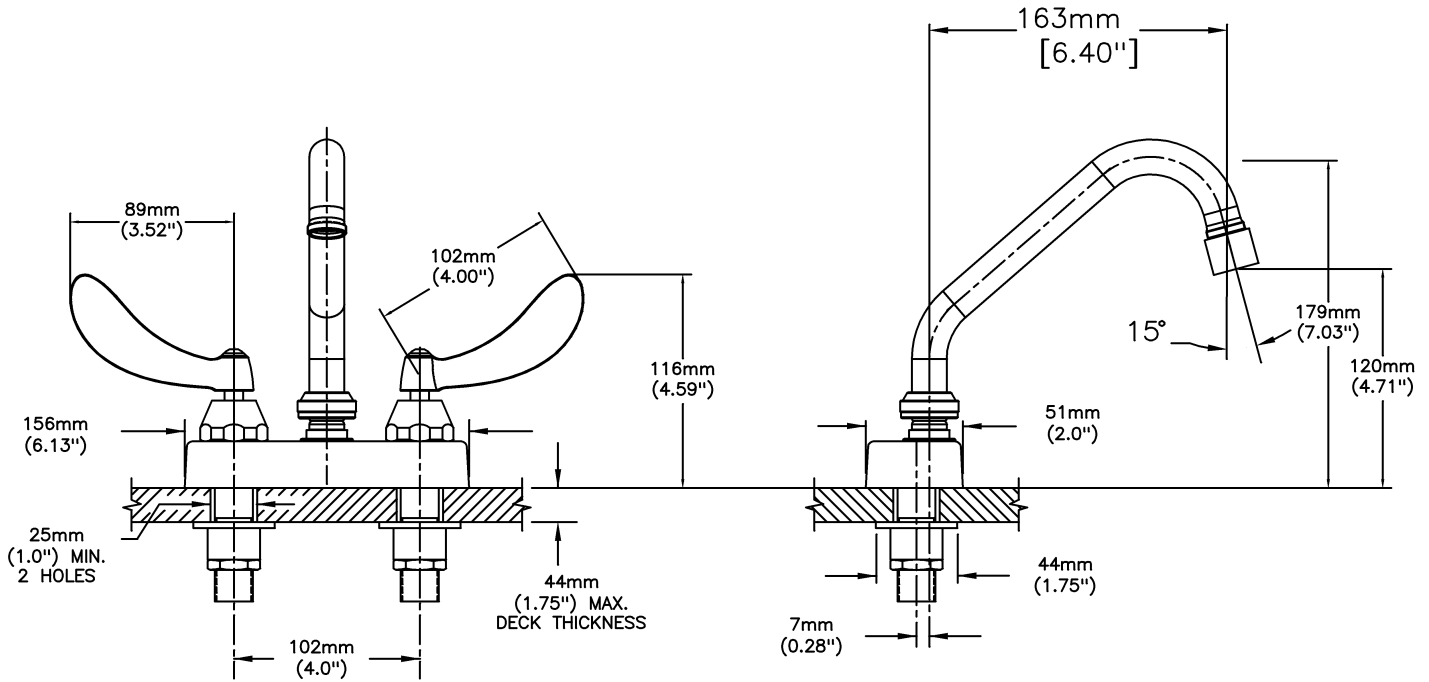

Lavatory Faucets

4" deck LESS pop-up - CER-TECK® ceramic structures

Model No: 27C4344

COMPLIES WITH:

- Verified compliant with 0.25% weighted average Pb content regulations
- CSA certified.
- Complies to ASME A112.18.1/CSA B125.1
- Outlet options 2, 3, 4 and 7 are EPA WaterSense listed
- (Contact Delta Representative for State and/or Local Approvals)

NOTES:

27T4 - 4" deck LESS pop-up -TUF-TECK® compression structures

SPECIFICATION:

- HEAVY DUTY CAST BRASS sink faucet
- 102mm (4") centers, two handle
- Polished chrome plated finish
- CER-TECK® ceramic structures
- Metal hold-down package
- Spout#: 3 - 152mm (6") Tubular Swing Spout(S3)
- Outlet#: 4 - Standard 1.5 GPM (5.7 L/Min) Flow Control Aerator
- Handle#: 4 - 102 mm (4") Blade Handles- ADA Compliant-Sanitary Hoods- Metal-Color indexed-Vandal resistant screws

OPERATION:

- Not Available

(Dimensional drawing on following page)

Delta reserves the right (1) to make changes to specifications and materials, and (2) to change or discontinue models, both without notice or obligation. Dimensions are for reference. Measurement may vary plus or minus 6mm(0.25"). Mounting locations are suggested only. Check with local codes for requirements in your area. This spec was produced July 13, 2021.

INLET FOR 3/8" OR 1/2" FLEXIBLE RISER
OR 1/2-14 NPSM COUPLING NUT (NOT SUPPLIED)

Delta reserves the right (1) to make changes to specifications and materials, and (2) to change or discontinue models, both without notice or obligation. Dimensions are for reference. Measurement may vary plus or minus 6mm(0.25"). Mounting locations are suggested only. Check with local codes for requirements in your area. This spec was produced July 13, 2021.