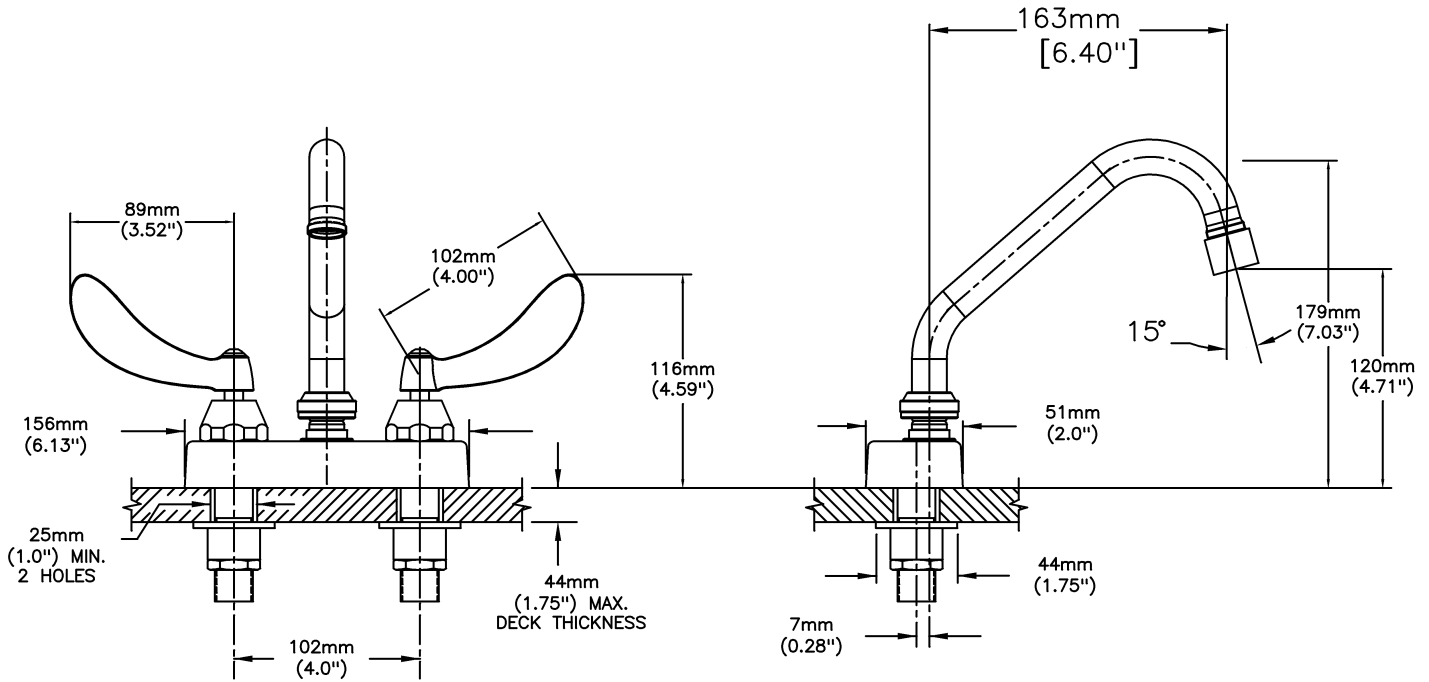

#### SPECIFICATION:

- HEAVY DUTY CAST BRASS sink faucet
- 102mm (4") centers, two handle
- Polished chrome plated finish
- CER-TECK® ceramic structures
- Metal hold-down package
- Spout#: 3 - 152mm (6") Tubular Swing Spout(S3)
- Outlet#: 2 - Vandal Resistant 1.5 GPM (5.7 L/Min) Laminar w/Agion® Antimicrobial
- Handle#: 4 - 102 mm (4") Blade Handles- ADA Compliant-Sanitary Hoods- Metal-Color indexed-Vandal resistant screws

#### OPERATION:

- Not Available

***(Dimensional drawing on following page)***

Delta reserves the right (1) to make changes to specifications and materials, and (2) to change or discontinue models, both without notice or obligation. Dimensions are for reference. Measurement may vary plus or minus 6mm(0.25"). Mounting locations are suggested only. Check with local codes for requirements in your area. This spec was produced July 13, 2021.

INLET FOR 3/8" OR 1/2" FLEXIBLE RISER  
OR 1/2-14 NPSM COUPLING NUT (NOT SUPPLIED)

Delta reserves the right (1) to make changes to specifications and materials, and (2) to change or discontinue models, both without notice or obligation. Dimensions are for reference. Measurement may vary plus or minus 6mm(0.25"). Mounting locations are suggested only. Check with local codes for requirements in your area. This spec was produced July 13, 2021.