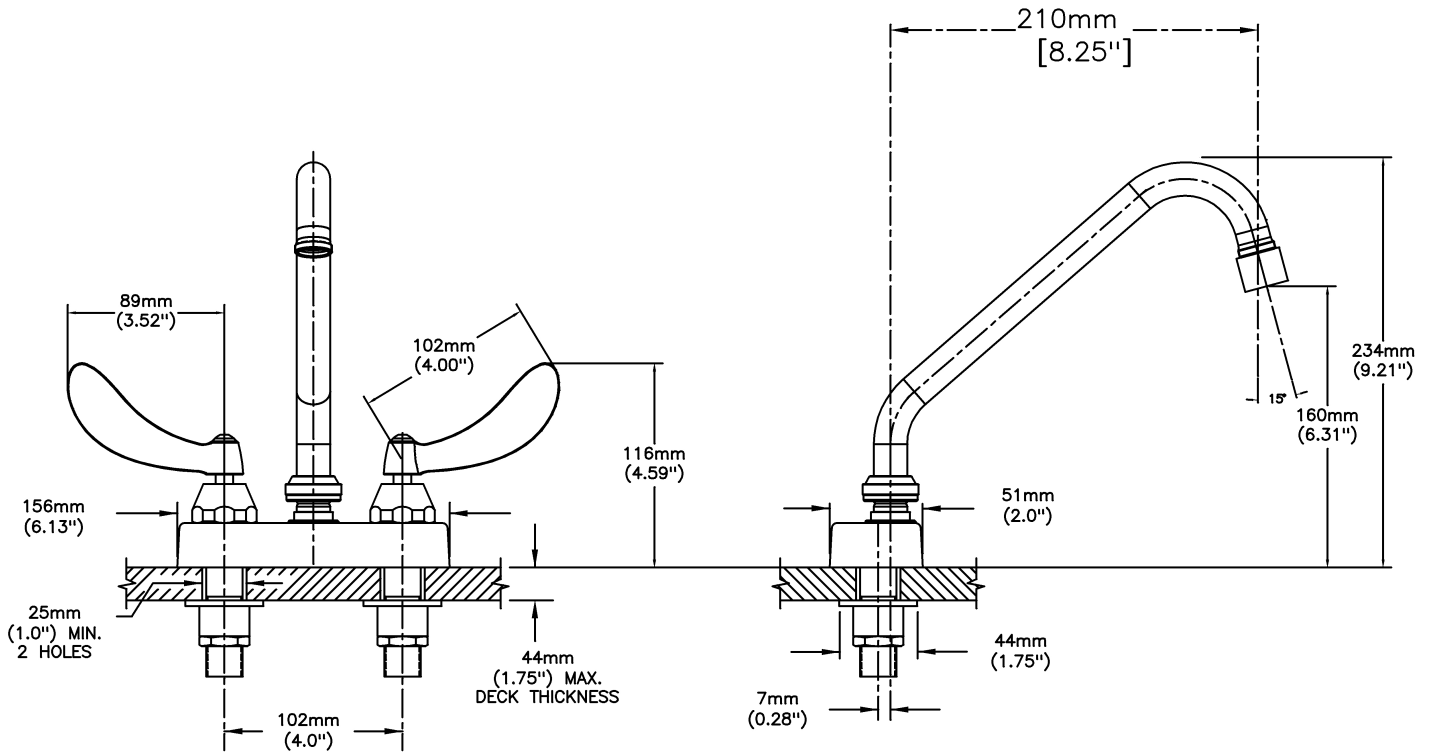

#### SPECIFICATION:

- HEAVY DUTY CAST BRASS sink faucet
- 102mm (4") centers, two handle
- Polished chrome plated finish
- CER-TECK® ceramic structures
- Metal hold-down package
- Spout#: 2 - 203mm (8") Tubular Swing Spout(S5)
- Outlet#: 4 - Standard 1.5 GPM (5.7 L/Min) Flow Control Aerator
- Handle#: 4 - 102 mm (4") Blade Handles- ADA Compliant-Sanitary Hoods- Metal-Color indexed-Vandal resistant screws

#### OPERATION:

- Not Available

***(Dimensional drawing on following page)***

Delta reserves the right (1) to make changes to specifications and materials, and (2) to change or discontinue models, both without notice or obligation. Dimensions are for reference. Measurement may vary plus or minus 6mm(0.25"). Mounting locations are suggested only. Check with local codes for requirements in your area. This spec was produced May 20, 2021.

INLET FOR 3/8" OR 1/2" FLEXIBLE RISER  
OR 1/2-14 NPSM COUPLING NUT (NOT SUPPLIED)

Delta reserves the right (1) to make changes to specifications and materials, and (2) to change or discontinue models, both without notice or obligation. Dimensions are for reference. Measurement may vary plus or minus 6mm(0.25"). Mounting locations are suggested only. Check with local codes for requirements in your area. This spec was produced May 20, 2021.