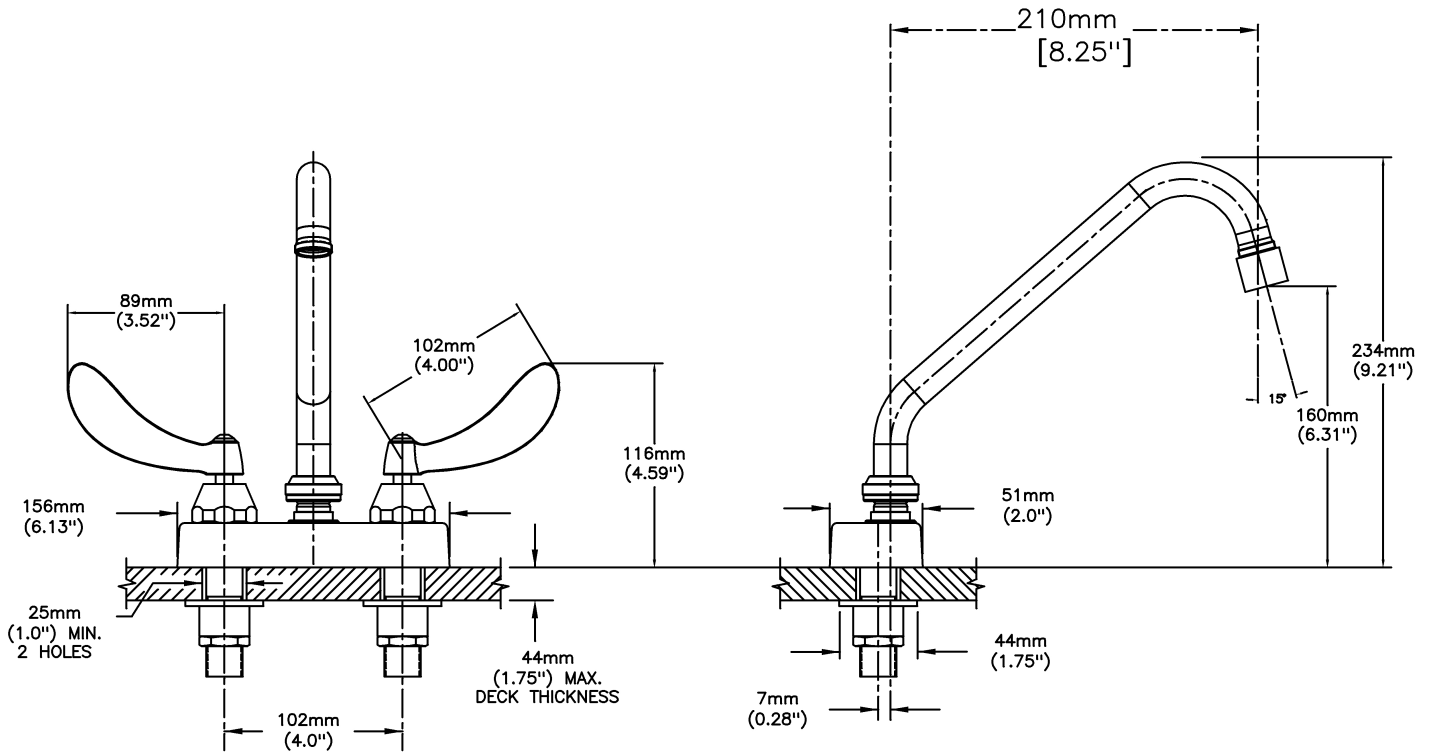

Lavatory Faucets

4" deck LESS pop-up - CER-TECK® ceramic structures

Model No: 27C4234

COMPLIES WITH:

- Verified compliant with 0.25% weighted average Pb content regulations
- CSA certified.
- Complies to ASME A112.18.1/CSA B125.1
- Outlet options 2 and 7 are EPA WaterSense listed
- (Contact Delta Representative for State and/or Local Approvals)

NOTES:

27T4 - 4" deck LESS pop-up -TUF-TECK® compression structures

SPECIFICATION:

- HEAVY DUTY CAST BRASS sink faucet
- 102mm (4") centers, two handle
- Polished chrome plated finish
- CER-TECK® ceramic structures
- Metal hold-down package
- Spout#: 2 - 203mm (8") Tubular Swing Spout(S5)
- Outlet#: 3 - Vandal Resistant 1.5 gpm (5.7L/min) Flow Control Aerator
- Handle#: 4 - 102 mm (4") Blade Handles- ADA Compliant-Sanitary Hoods- Metal-Color indexed-Vandal resistant screws

OPERATION:

- Not Available

(Dimensional drawing on following page)

Delta reserves the right (1) to make changes to specifications and materials, and (2) to change or discontinue models, both without notice or obligation. Dimensions are for reference. Measurement may vary plus or minus 6mm(0.25"). Mounting locations are suggested only. Check with local codes for requirements in your area. This spec was produced June 02, 2021.

INLET FOR 3/8" OR 1/2" FLEXIBLE RISER
OR 1/2-14 NPSM COUPLING NUT (NOT SUPPLIED)

Delta reserves the right (1) to make changes to specifications and materials, and (2) to change or discontinue models, both without notice or obligation. Dimensions are for reference. Measurement may vary plus or minus 6mm(0.25"). Mounting locations are suggested only. Check with local codes for requirements in your area. This spec was produced June 02, 2021.