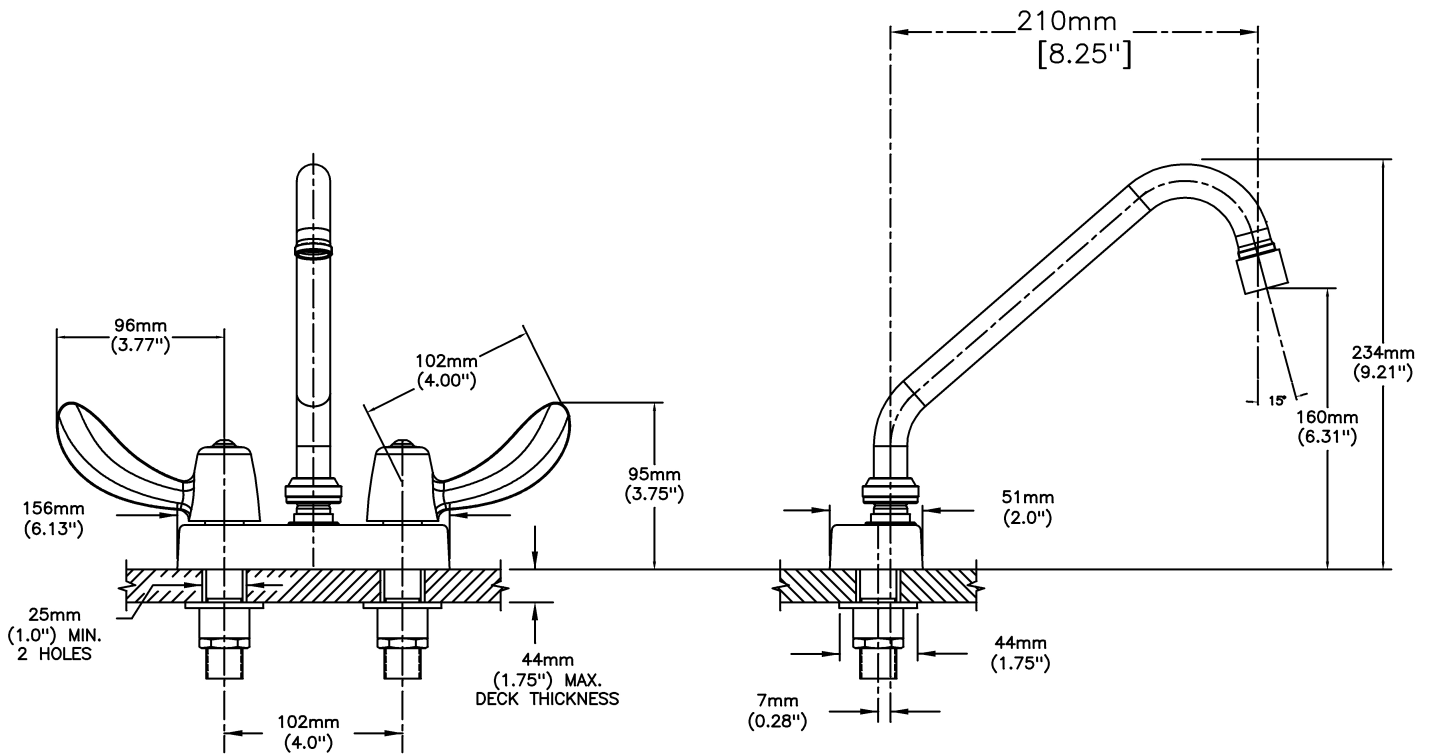

Lavatory Faucets

4" deck LESS pop-up - CER-TECK® ceramic structures

Model No: 27C4222

COMPLIES WITH:

- Verified compliant with 0.25% weighted average Pb content regulations
- CSA certified.
- Complies to ASME A112.18.1/CSA B125.1
- Outlet options 2 and 7 are EPA WaterSense listed
- (Contact Delta Representative for State and/or Local Approvals)

NOTES:

27T4 - 4" deck LESS pop-up -TUF-TECK® compression structures

SPECIFICATION:

- HEAVY DUTY CAST BRASS sink faucet
- 102mm (4") centers, two handle
- Polished chrome plated finish
- CER-TECK® ceramic structures
- Metal hold-down package
- Spout#: 2 - 203mm (8") Tubular Swing Spout(S5)
- Outlet#: 2 - Vandal Resistant 1.5 GPM (5.7 L/Min) Laminar w/Agion® Antimicrobial
- Handle#: 2 - 102 mm (4") Hooded Blade Handles-ADA compliant-Metal-Color indexed-Vandal resistant screws

OPERATION:

- Not Available

(Dimensional drawing on following page)

Delta reserves the right (1) to make changes to specifications and materials, and (2) to change or discontinue models, both without notice or obligation. Dimensions are for reference. Measurement may vary plus or minus 6mm(0.25"). Mounting locations are suggested only. Check with local codes for requirements in your area. This spec was produced April 19, 2021.

INLET FOR 3/8" OR 1/2" FLEXIBLE RISER
OR 1/2-14 NPSM COUPLING NUT (NOT SUPPLIED)

Delta reserves the right (1) to make changes to specifications and materials, and (2) to change or discontinue models, both without notice or obligation. Dimensions are for reference. Measurement may vary plus or minus 6mm(0.25"). Mounting locations are suggested only. Check with local codes for requirements in your area. This spec was produced April 19, 2021.