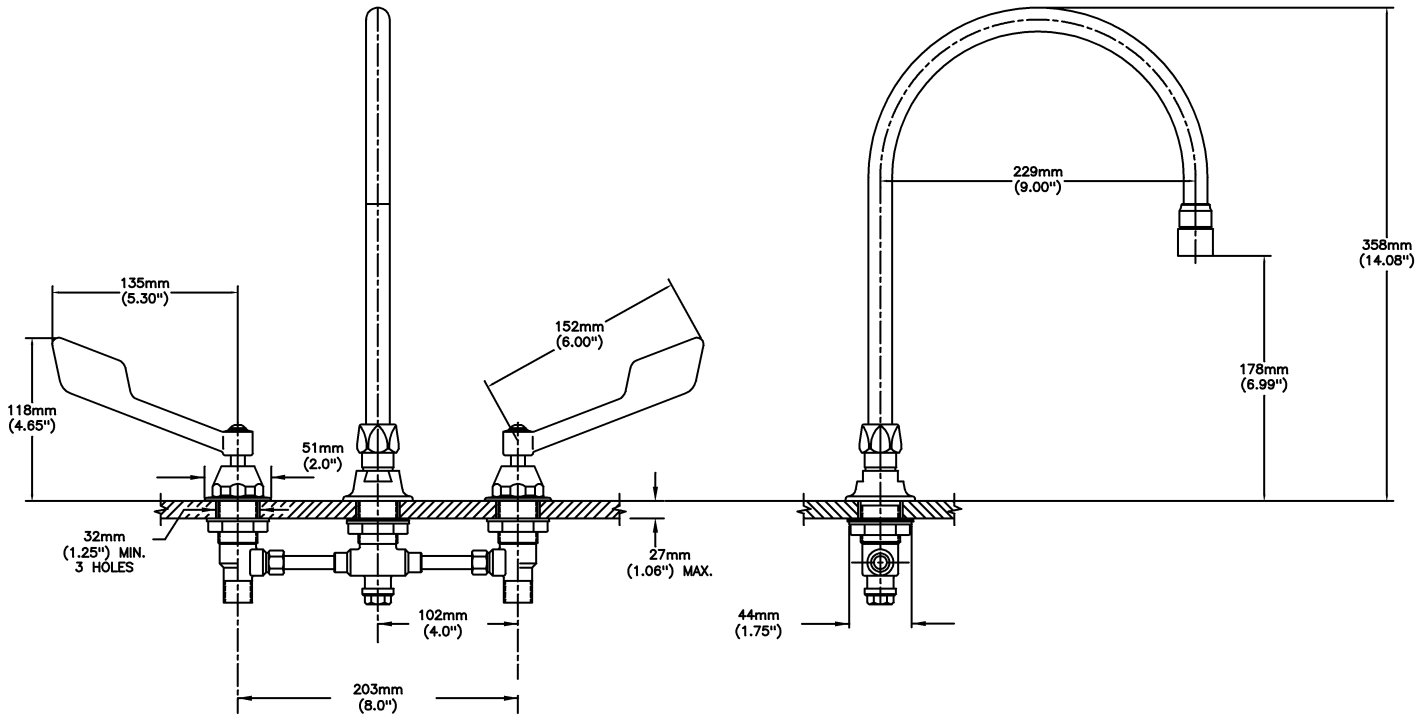

#### SPECIFICATION:

- Below deckmount sink faucet
- 203 mm (8") centers, two handle
- Polished chrome plated finish
- Cast brass bodies
- Metal hold-down package
- CER-TECK® 1/4 turn ceramic structures
- CER-TECK® ceramic structures
- Spout: R7 - Gooseneck spout-9.0" spout reach -12.7" height(unmounted)- Standard rigid/swivel field installation unless LS Limited swing option selected-Vandal resistant.090" wall thickness
- Outlet#: 4 - Standard 1.5 GPM (5.7 L/Min) Flow Control Aerator
- Handle#: 5 - 152 mm (6") Wrist Blade Handles-ADA Compliant- Sanitary Hoods-Metal-Color indexed-Vandal resistant screws

#### OPERATION:

- Not Available

***(Dimensional drawing on following page)***

Delta reserves the right (1) to make changes to specifications and materials, and (2) to change or discontinue models, both without notice or obligation. Dimensions are for reference. Measurement may vary plus or minus 6mm(0.25"). Mounting locations are suggested only. Check with local codes for requirements in your area. This spec was produced July 13, 2021.

INLET FOR 3/8" OR 1/2" FLEXIBLE RISER  
OR 1/2-14 NPSM COUPLING NUT (NOT SUPPLIED)

Delta reserves the right (1) to make changes to specifications and materials, and (2) to change or discontinue models, both without notice or obligation. Dimensions are for reference. Measurement may vary plus or minus 6mm(0.25"). Mounting locations are suggested only. Check with local codes for requirements in your area. This spec was produced July 13, 2021.