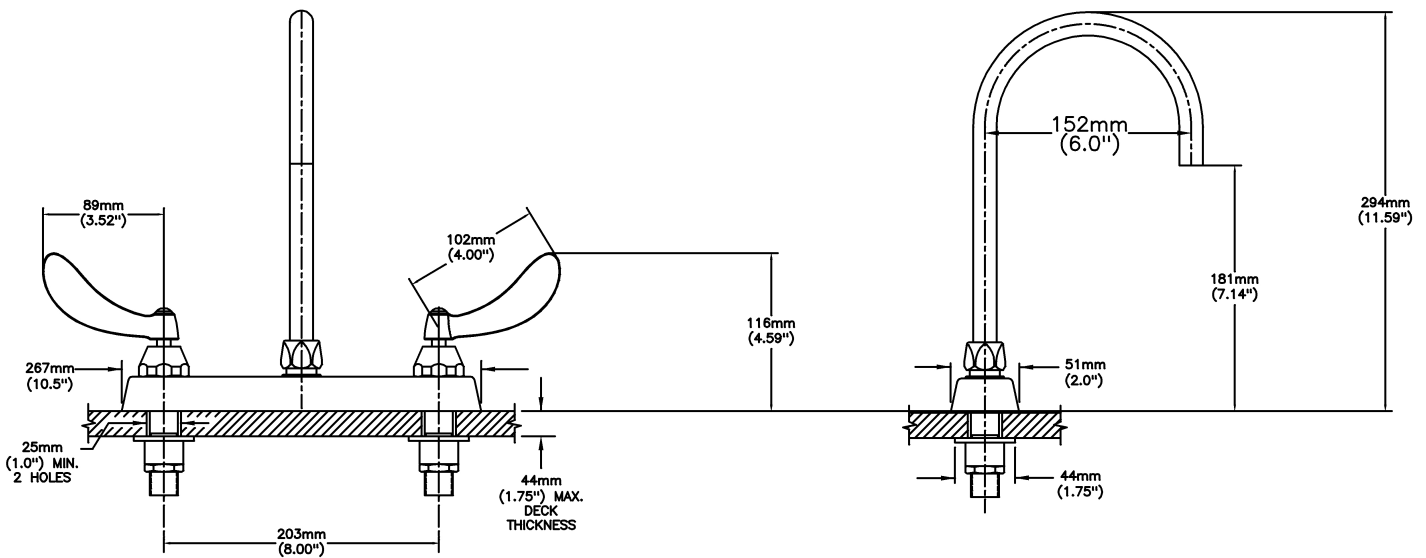

#### SPECIFICATION:

- Heavy Duty Cast Brass sink faucet
- 203 mm (8") centers
- Two handle
- Polished chrome plated finish
- Metal hold-down package
- CER-TECK® ceramic structures
- Spout: R4 - Smooth End Gooseneck-6.0" spout reach -10.4" height (unmounted)-Standard rigid/swivel field installation unless LS Limited swing option selected- Vandal resistant .090" wall thickness-(R4)
- Outlet#: 7 - Smooth Spout End with Laminar Flow Control in Spout Base - 1.0 GPM (3.8L/min)
- Handle#: 4 - 102 mm (4") Blade Handles- ADA Compliant-Sanitary Hoods-Metal-Color indexed-Vandal resistant screws

#### OPERATION:

- Not Available

***(Dimensional drawing on following page)***

Delta reserves the right (1) to make changes to specifications and materials, and (2) to change or discontinue models, both without notice or obligation. Dimensions are for reference. Measurement may vary plus or minus 6mm(0.25"). Mounting locations are suggested only. Check with local codes for requirements in your area. This spec was produced April 14, 2021.

INLET FOR 3/8" OR 1/2" FLEXIBLE RISER  
OR 1/2-14 NPSM COUPLING NUT (NOT SUPPLIED)

Delta reserves the right (1) to make changes to specifications and materials, and (2) to change or discontinue models, both without notice or obligation. Dimensions are for reference. Measurement may vary plus or minus 6mm(0.25"). Mounting locations are suggested only. Check with local codes for requirements in your area. This spec was produced April 14, 2021.