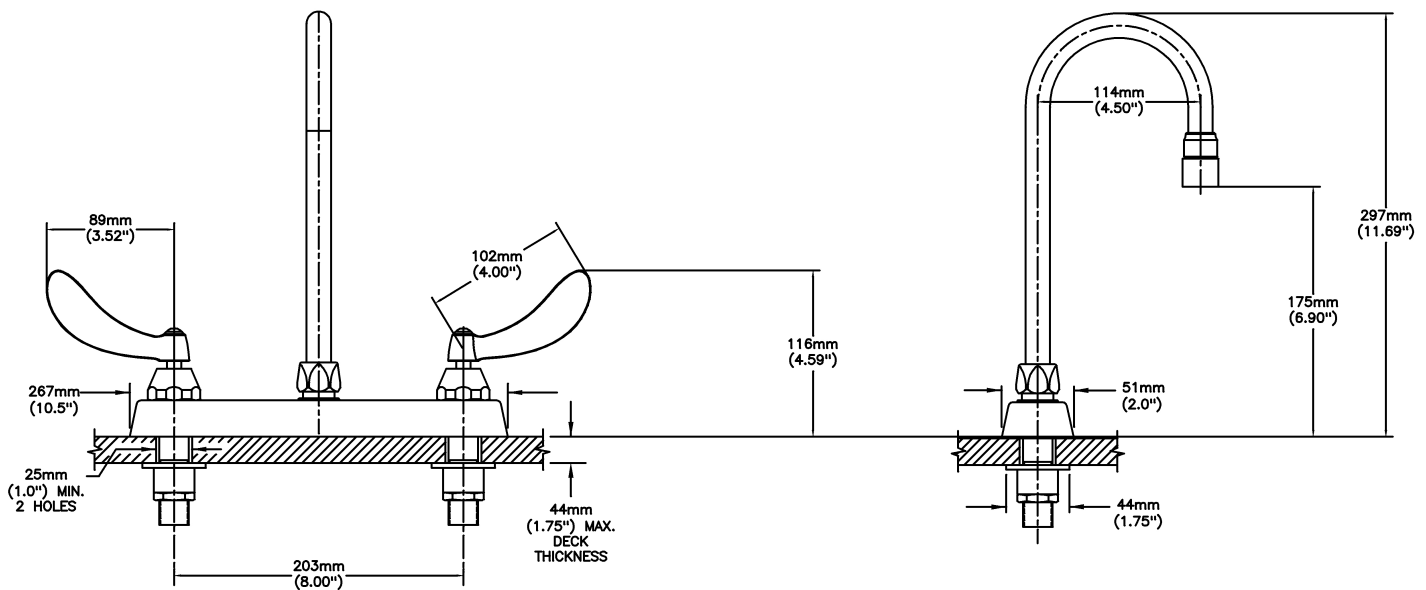

Sink Faucet Deckmount

8" Deck- CER-TECK® ceramic structures

Model No: 26C3944-R2

COMPLIES WITH:

- CSA certified.
- Complies to ASME A112.18.1/CSA B125.1
- Verified compliant with 0.25% weighted average Pb content regulations
- (Contact Delta Representative for State and/or Local Approvals)

NOTES:

26T3 - 8" Deck- TUF-TECK® compression structures

SPECIFICATION:

- Heavy Duty Cast Brass sink faucet
- 203 mm (8") centers
- Two handle
- Polished chrome plated finish
- Metal hold-down package
- CER-TECK® ceramic structures
- Spout: R2 - Gooseneck spout-4.5" spout reach -Standard rigid/swivel field installation-Vandal resistant .090" wall thickness(R2)
- Outlet#: 4 - Standard 1.5 GPM (5.7 L/Min) Flow Control Aerator
- Handle#: 4 - 102 mm (4") Blade Handles- ADA Compliant-Sanitary Hoods-Metal-Color indexed-Vandal resistant screws

OPERATION:

- Not Available

(Dimensional drawing on following page)

Delta reserves the right (1) to make changes to specifications and materials, and (2) to change or discontinue models, both without notice or obligation. Dimensions are for reference. Measurement may vary plus or minus 6mm(0.25"). Mounting locations are suggested only. Check with local codes for requirements in your area. This spec was produced July 13, 2021.

INLET FOR 3/8" OR 1/2" FLEXIBLE RISER
OR 1/2-14 NPSM COUPLING NUT (NOT SUPPLIED)

Delta reserves the right (1) to make changes to specifications and materials, and (2) to change or discontinue models, both without notice or obligation. Dimensions are for reference. Measurement may vary plus or minus 6mm(0.25"). Mounting locations are suggested only. Check with local codes for requirements in your area. This spec was produced July 13, 2021.