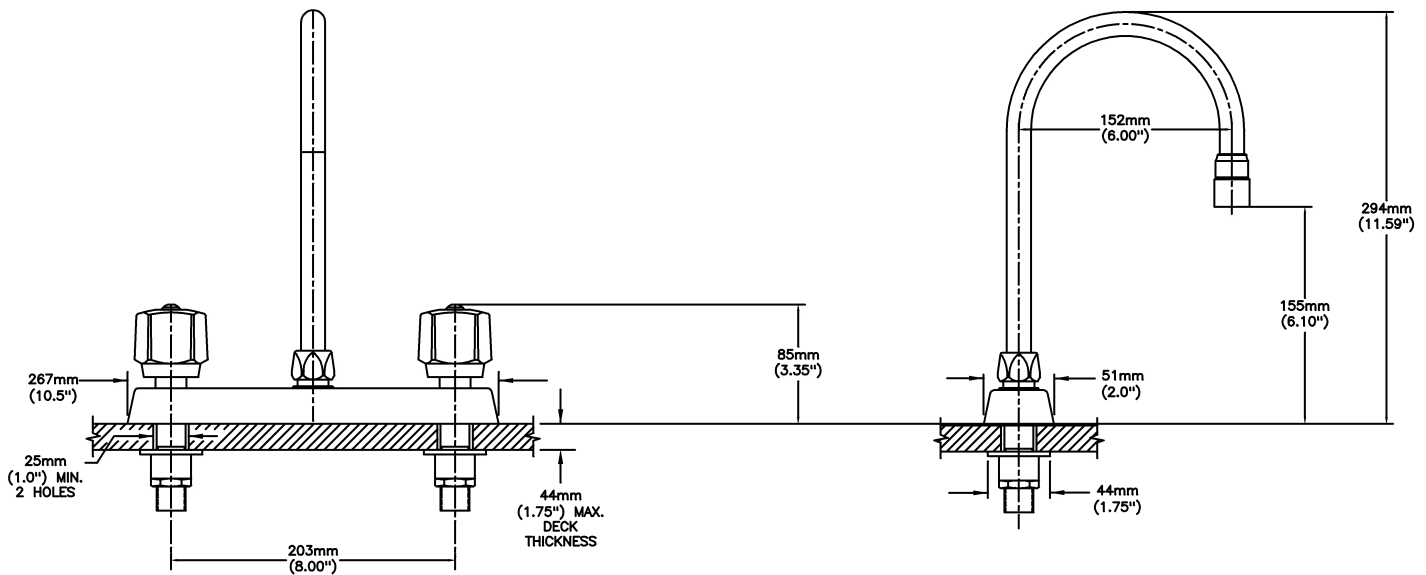

Sink Faucet Deckmount

8" Deck- CER-TECK® ceramic structures

Model No: 26C3931

COMPLIES WITH:

- CSA certified.
- Complies to ASME A112.18.1/CSA B125.1
- Verified compliant with 0.25% weighted average Pb content regulations
- (Contact Delta Representative for State and/or Local Approvals)

NOTES:

26T3 - 8" Deck- TUF-TECK® compression structures

SPECIFICATION:

- Heavy Duty Cast Brass sink faucet
- 203 mm (8") centers
- Two handle
- Polished chrome plated finish
- Metal hold-down package
- CER-TECK® ceramic structures
- Spout#: 9 - Gooseneck spout-6.0" spout reach - 10.4" height (unmounted)- Standard rigid/swivel field installation unless LS Limited swing option selected- Vandal resistant .090" wall thickness-(R4)
- Outlet#: 3 - Vandal Resistant Aerator Outlet- 1.5 GPM (5.7 L/min) Flow Rate at 60 psi- pressure compensating
- Handle#: 1 - Five Flute Handles

OPERATION:

- Not Available

(Dimensional drawing on following page)

Delta reserves the right (1) to make changes to specifications and materials, and (2) to change or discontinue models, both without notice or obligation. Dimensions are for reference. Measurement may vary plus or minus 6mm(0.25"). Mounting locations are suggested only. Check with local codes for requirements in your area. This spec was produced July 13, 2021.

INLET FOR 3/8" OR 1/2" FLEXIBLE RISER
OR 1/2-14 NPSM COUPLING NUT (NOT SUPPLIED)

Delta reserves the right (1) to make changes to specifications and materials, and (2) to change or discontinue models, both without notice or obligation. Dimensions are for reference. Measurement may vary plus or minus 6mm(0.25"). Mounting locations are suggested only. Check with local codes for requirements in your area. This spec was produced July 13, 2021.