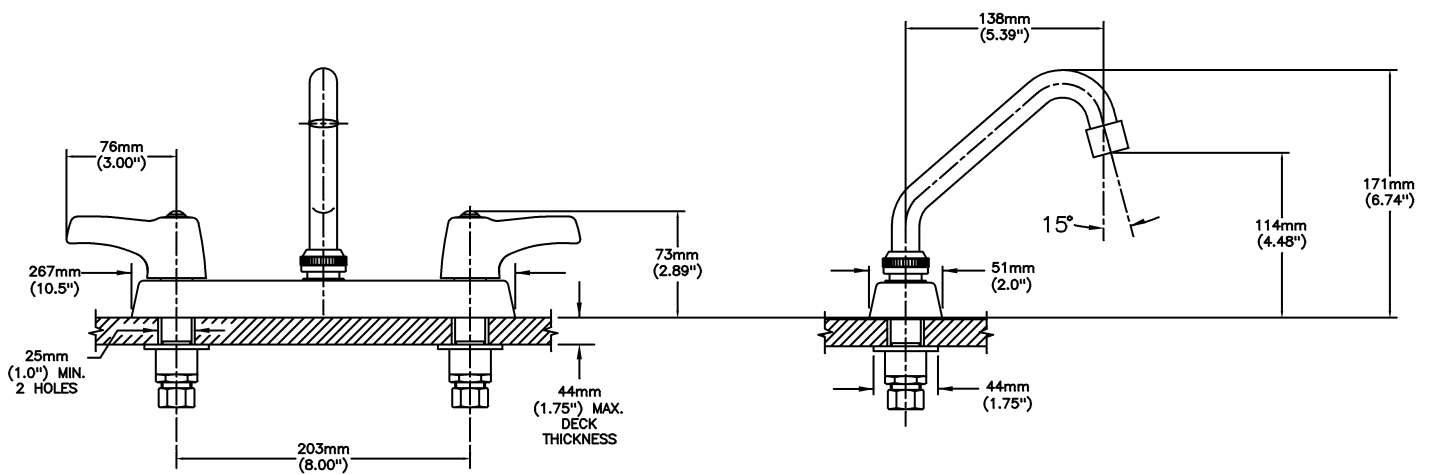

Sink Faucet Deckmount

8" Deck- CER-TECK® ceramic structures

Model No: 26C3243-S3

COMPLIES WITH:

- CSA certified
- Complies to ASME Standard A112.18.1
- IAPMO listed
- Verified to <0.25% Pb average wetted surface regulations (Contact Delta Representative for State and/or Local Approvals)
- 3" lever blade handle ADA compliant and meets Handicapped Accessibility Standard ASME A117.1 of less than 5 lbs. operating force

(Dimensional drawing on following page)

SPECIFICATION:

- Heavy Duty Cast Brass sink faucet
- 203 mm (8") centers
- Two handle
- Polished chrome plated finish
- Metal hold-down package
- CER-TECK® ceramic structures
- Spout: S3 - 152mm (6") Tubular Swing Spout(S3)
- Outlet#: 4 - Standard 1.5 USGPM (5.7 L/Min) Flow Control Aerator
- Handle#: 3 - 76 mm (3") Lever Blade Handles-ADA Compliant-Metal-Color indexed-Vandal Resistant screws

OPERATION:

- Not Available

Delta reserves the right (1) to make changes to specifications and materials, and (2) to change or discontinue models, both without notice or obligation. Dimensions are for reference. Measurement may vary plus or minus 6mm(0.25"). Mounting locations are suggested only. Check with local codes for requirements in your area. This spec was produced November 01, 2011.

INLET FOR 3/8" OR 1/2" FLEXIBLE RISER
OR 1/2-14 NPSM COUPLING NUT (SUPPLIED)

Delta reserves the right (1) to make changes to specifications and materials, and (2) to change or discontinue models, both without notice or obligation. Dimensions are for reference. Measurement may vary plus or minus 6mm(0.25"). Mounting locations are suggested only. Check with local codes for requirements in your area. This spec was produced November 01, 2011.