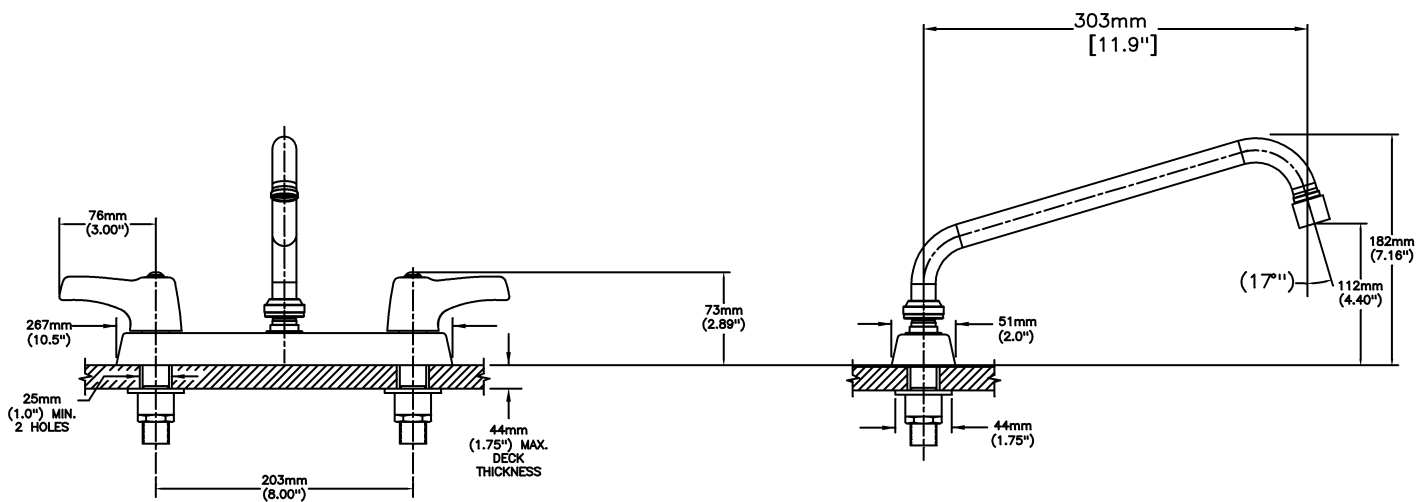

#### SPECIFICATION:

- Heavy Duty Cast Brass sink faucet
- 203 mm (8") centers
- Two handle
- Polished chrome plated finish
- Metal hold-down package
- CER-TECK® ceramic structures
- Spout: S7 - 279mm (11") Tubular Swing Spout(S7)
- Outlet#: 3 - Vandal Resistant Aerator Outlet- 1.5 GPM (5.7 L/min) Flow Rate at 60 psi- pressure compensating
- Handle#: 3 - 76 mm (3") Lever Blade Handles-ADA Compliant-Metal-Color indexed-Vandal Resistant screws

#### OPERATION:

- Not Available

***(Dimensional drawing on following page)***

Delta reserves the right (1) to make changes to specifications and materials, and (2) to change or discontinue models, both without notice or obligation. Dimensions are for reference. Measurement may vary plus or minus 6mm(0.25"). Mounting locations are suggested only. Check with local codes for requirements in your area. This spec was produced April 14, 2021.

INLET FOR 3/8" OR 1/2" FLEXIBLE RISER  
OR 1/2-14 NPSM COUPLING NUT (NOT SUPPLIED)

Delta reserves the right (1) to make changes to specifications and materials, and (2) to change or discontinue models, both without notice or obligation. Dimensions are for reference. Measurement may vary plus or minus 6mm(0.25"). Mounting locations are suggested only. Check with local codes for requirements in your area. This spec was produced April 14, 2021.